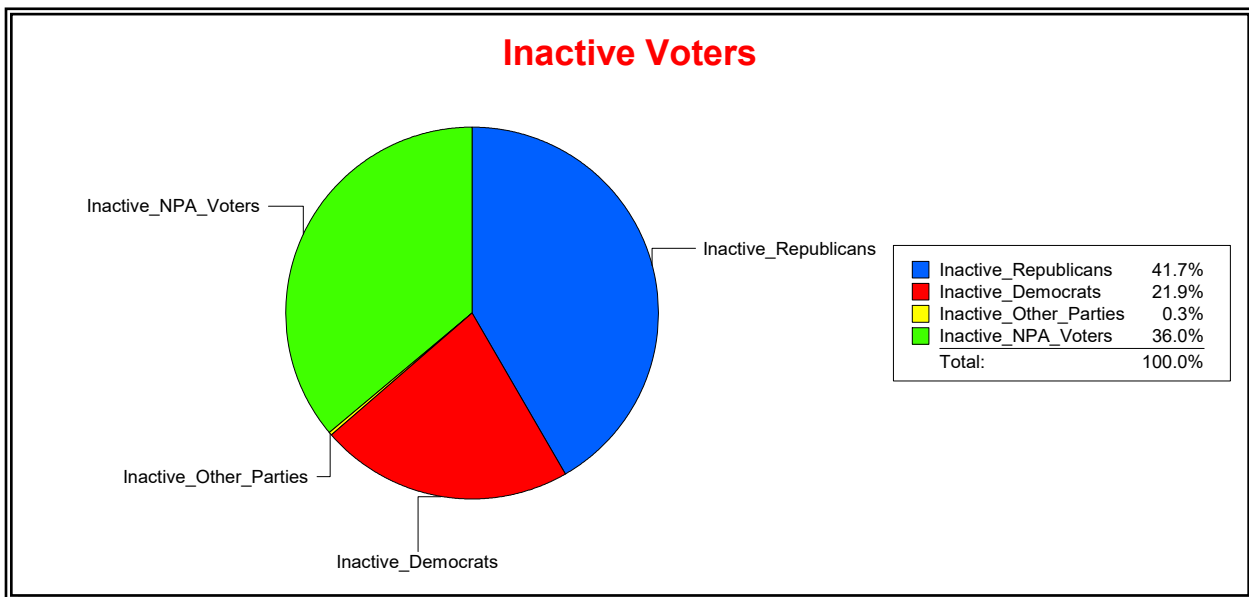

Graphs of District Registration

Active Registered Voters

Inactive Voters

District	Total	Dems	Reps	NonP	Other	Total	Dems	Reps	NonP	Other
2nd School Board District	44,646	9,336	24,994	9,967	349	6,333	1,387	2,642	2,282	22