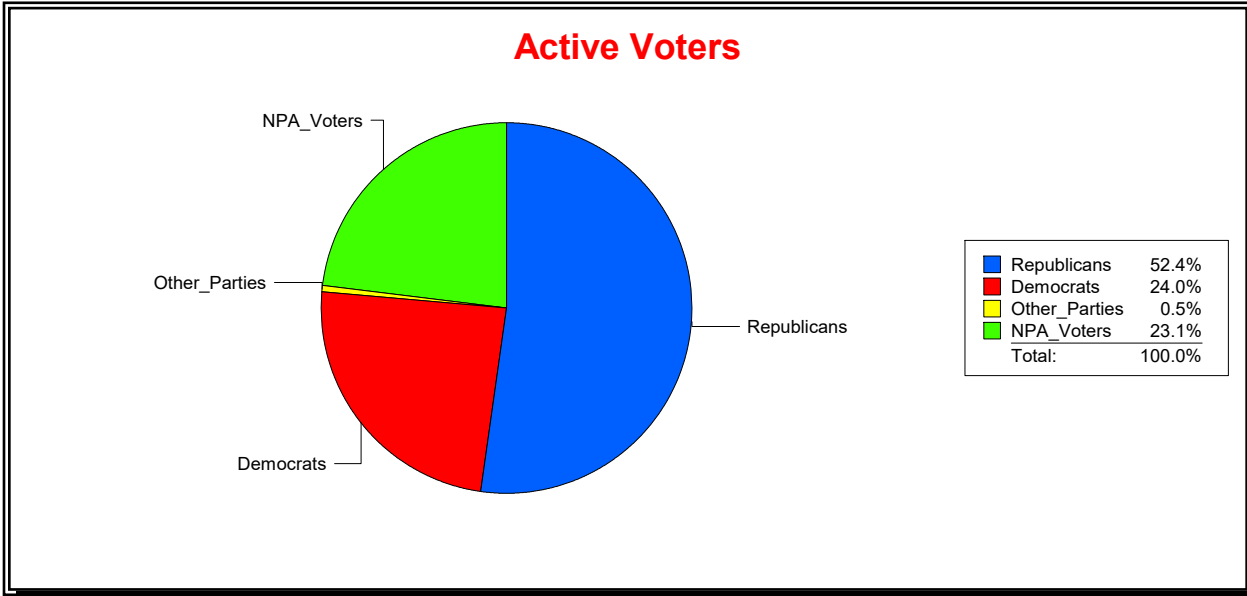

Active Registered Voters

Inactive Voters

District	Total	Dems	Reps	NonP	Other	Total	Dems	Reps	NonP	Other
Verona Walk CDD	2,057	494	1,077	476	10	197	40	86	69	2

Jennifer J Edwards

Supervisor of Elections

Collier County