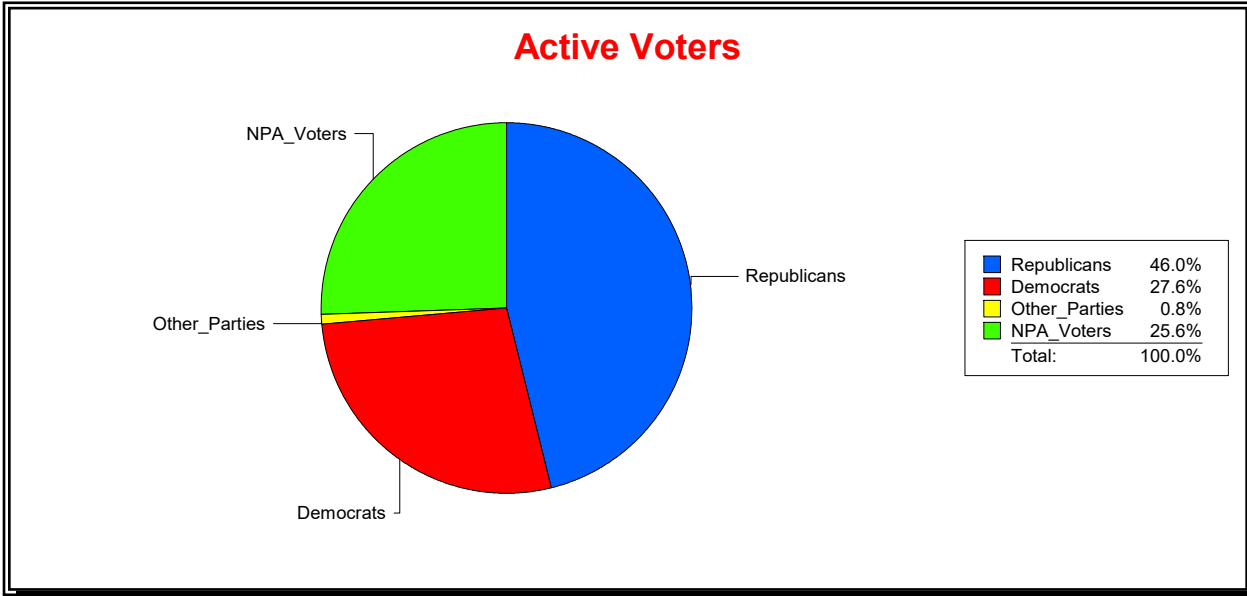

Graphs of District Registration

Active Registered Voters

Inactive Voters

District	Total	Dems	Reps	NonP	Other	Total	Dems	Reps	NonP	Other
5th School Board District	30,955	8,545	14,236	7,915	259	8,930	2,908	2,626	3,360	36