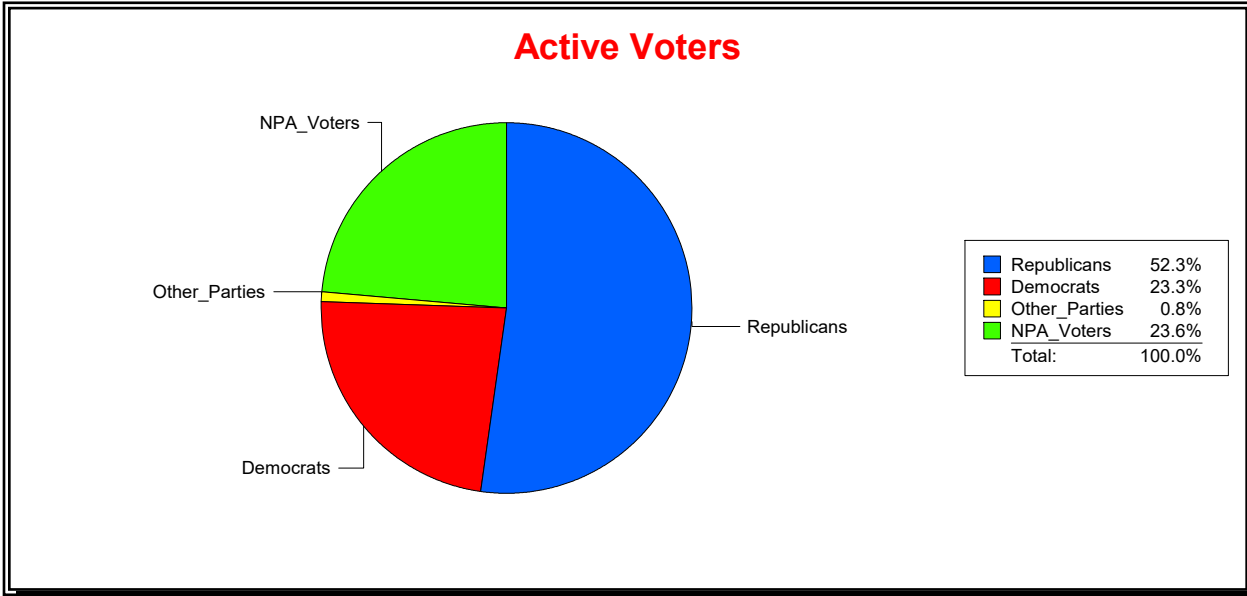

District	Total	Dems	Reps	NonP	Other	Total	Dems	Reps	NonP	Other
<b>28th Florida Senatorial Dist</b>	196,605	45,829	102,906	46,350	1,520	35,779	9,769	12,517	13,354	139

Jennifer J Edwards

Supervisor of Elections