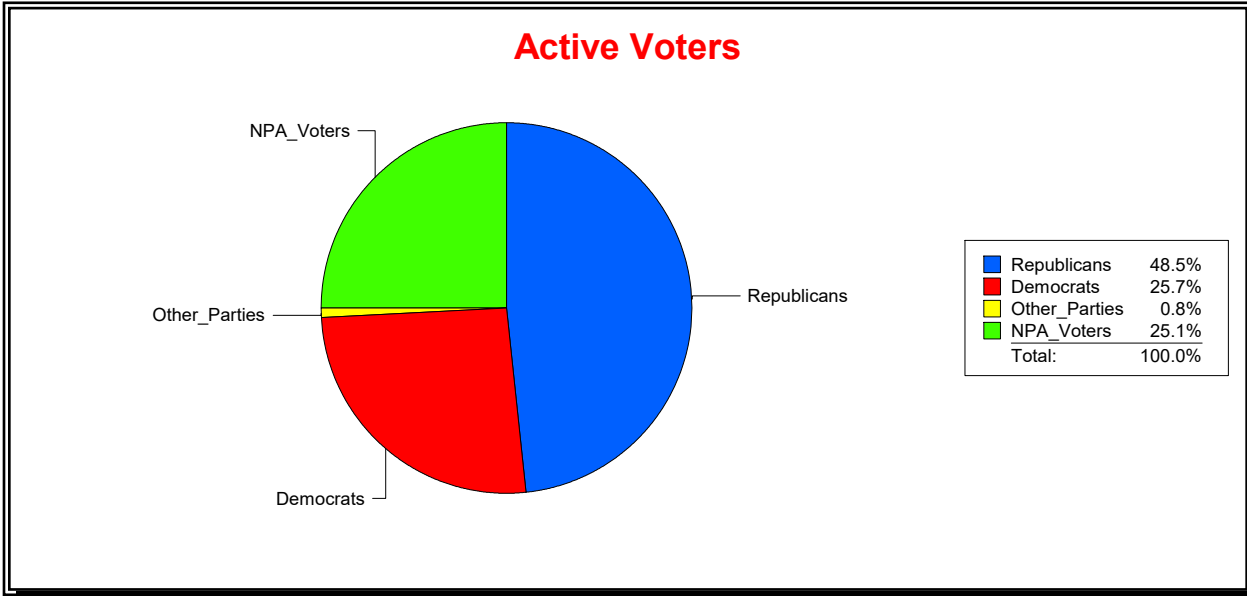

District	Total	Dems	Reps	NonP	Other	Total	Dems	Reps	NonP	Other
25th U.S. Congressional Dist	92,039	23,641	44,598	23,071	729	19,884	5,945	6,263	7,598	78

Graphs of District Registration

Active Registered Voters