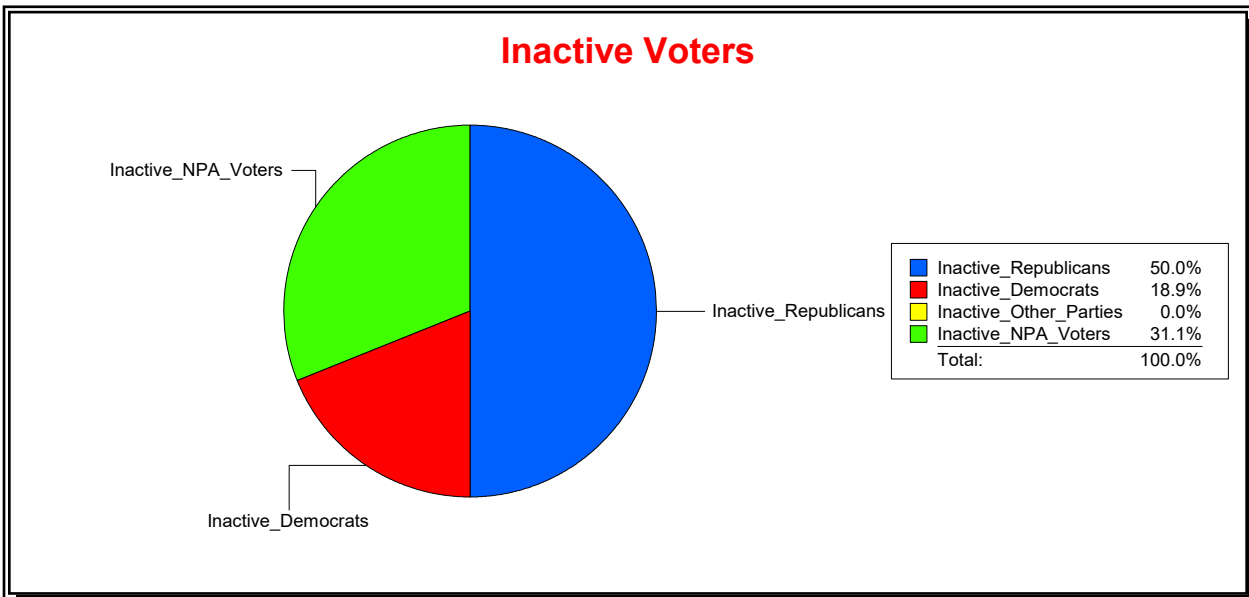

Graphs of District Registration

Active Registered Voters

Inactive Voters

District	Total	Dems	Reps	NonP	Other	Total	Dems	Reps	NonP	Other
Port of the Islands CID	530	97	311	119	3	90	17	45	28	0