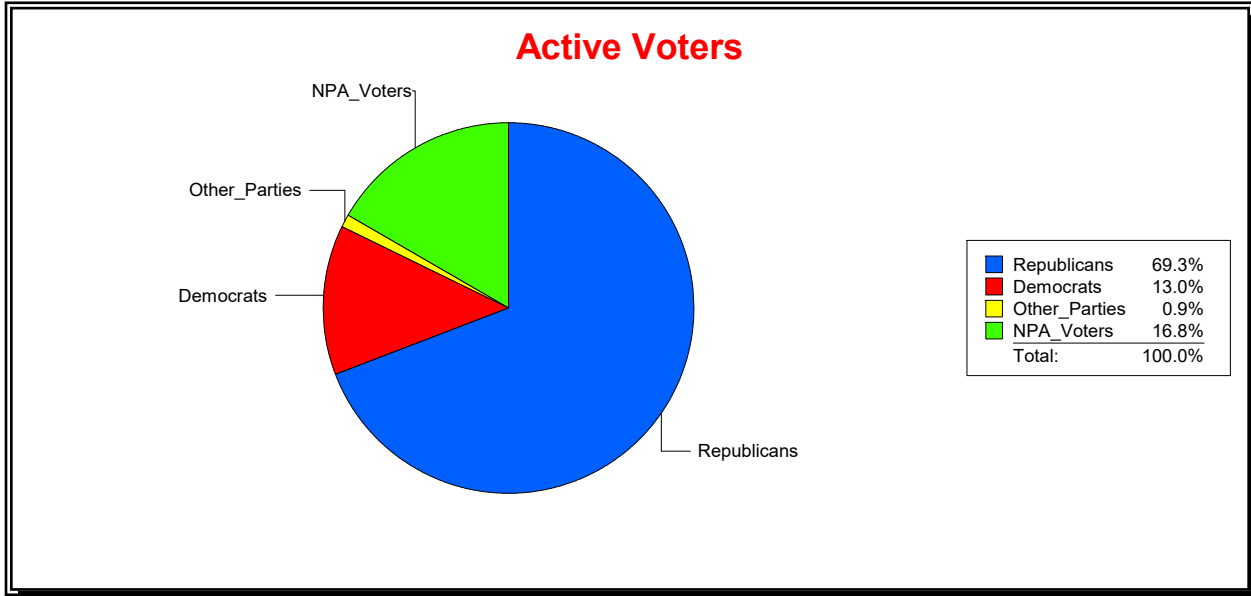

Supervisor of Elections

Collier County

Date 5/1/2019

Time 09:12 AM

**Graphs of District Registration**

District	Active Registered Voters					Inactive Voters				
	Total	Dems	Reps	NonP	Other	Total	Dems	Reps	NonP	Other
<b>Quarry CDD</b>	899	117	623	151	8	63	11	33	19	0