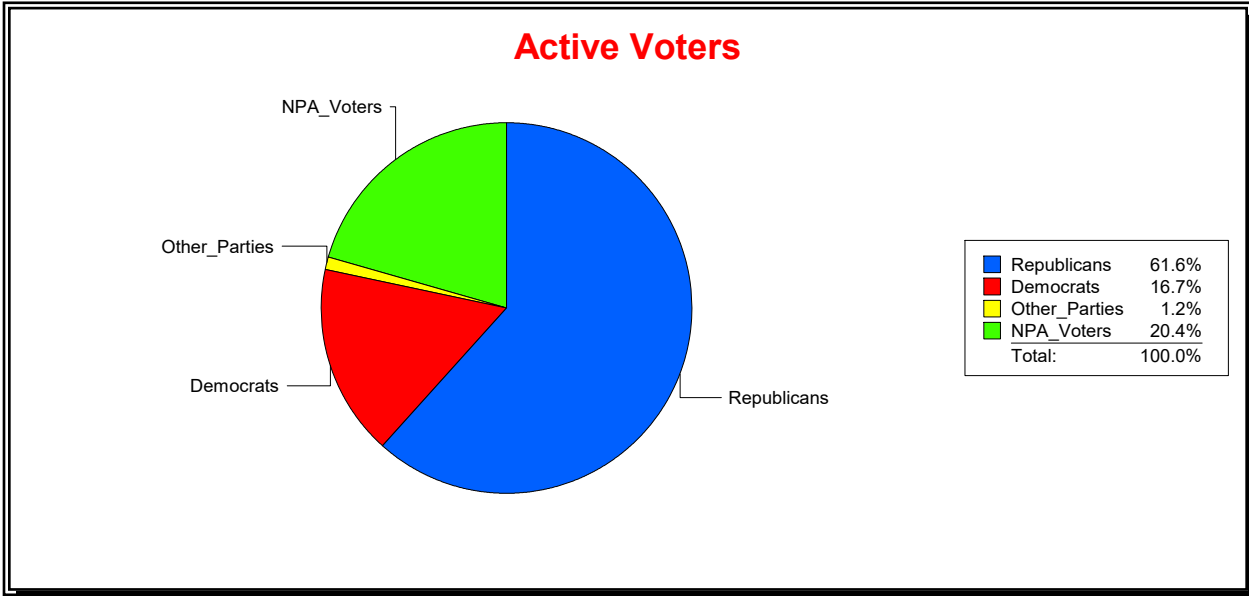

Graphs of District Registration

Active Registered Voters

Inactive Voters

District	Total	Dems	Reps	NonP	Other	Total	Dems	Reps	NonP	Other
Fiddlers Creek 2 CDD	886	148	546	181	11	44	5	27	12	0