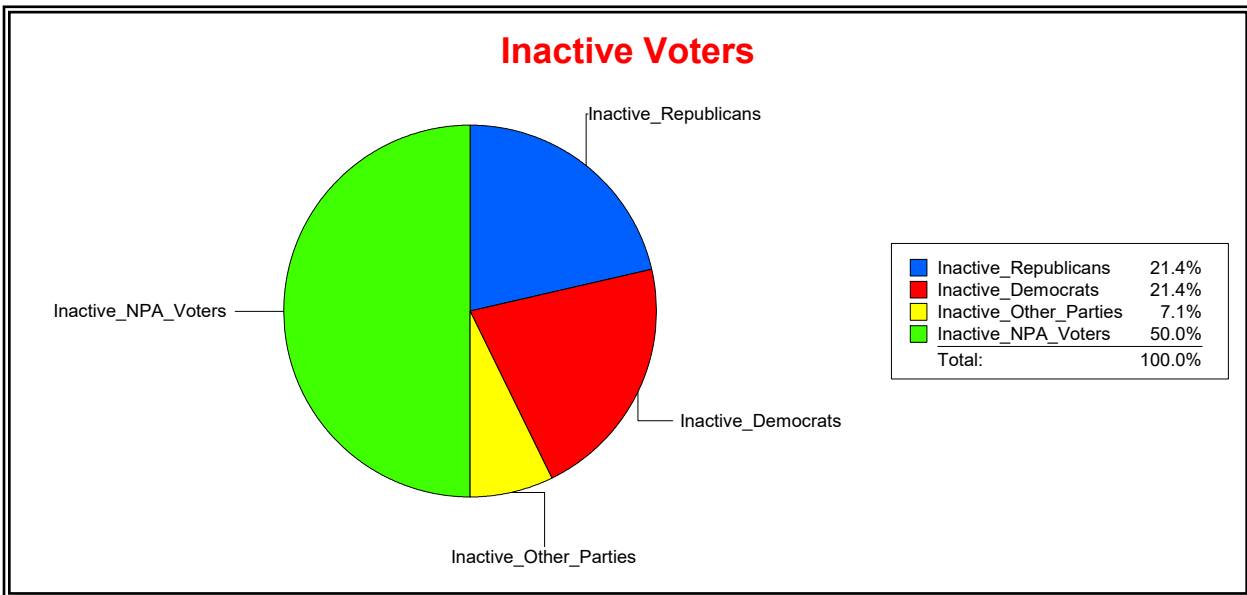

Graphs of District Registration

Active Registered Voters

Inactive Voters

District	Total	Dems	Reps	NonP	Other	Total	Dems	Reps	NonP	Other
Parklands Collier CDD	472	75	273	119	5	14	3	3	7	1