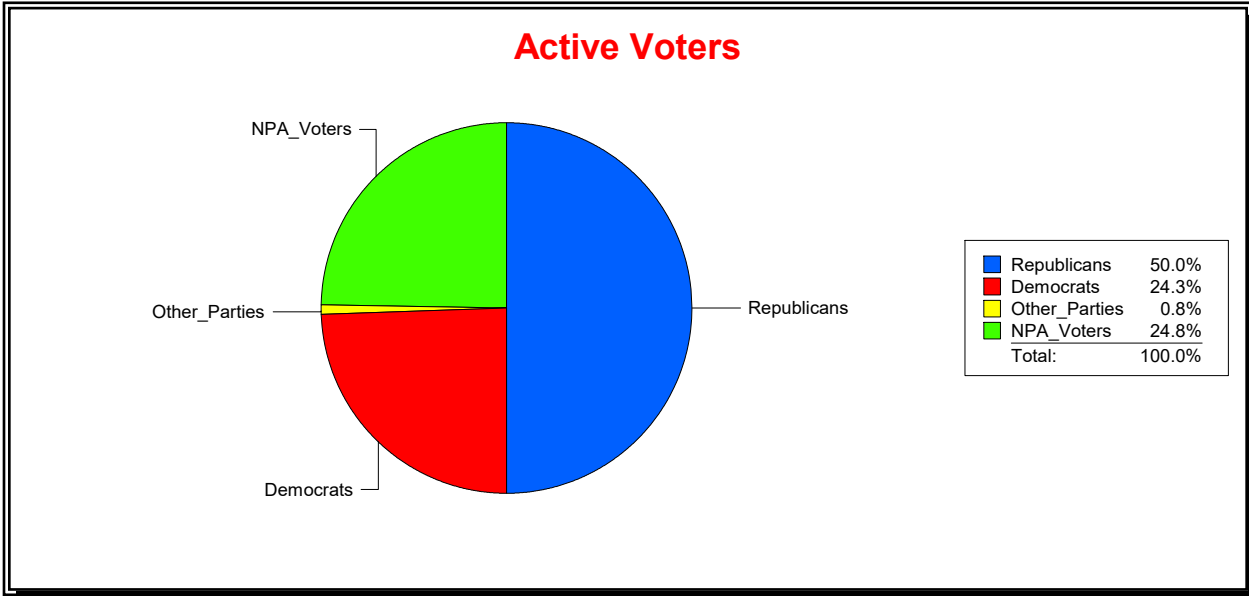

District	Total	Dems	Reps	NonP	Other	Total	Dems	Reps	NonP	Other
Pelican Marsh CDD	2,820	513	1,719	575	13	317	70	151	96	0

Graphs of District Registration

Active Registered Voters

Inactive Voters

District	Total	Dems	Reps	NonP	Other	Total	Dems	Reps	NonP	Other
Heritage Greens CDD	592	144	296	147	5	87	24	31	32	0