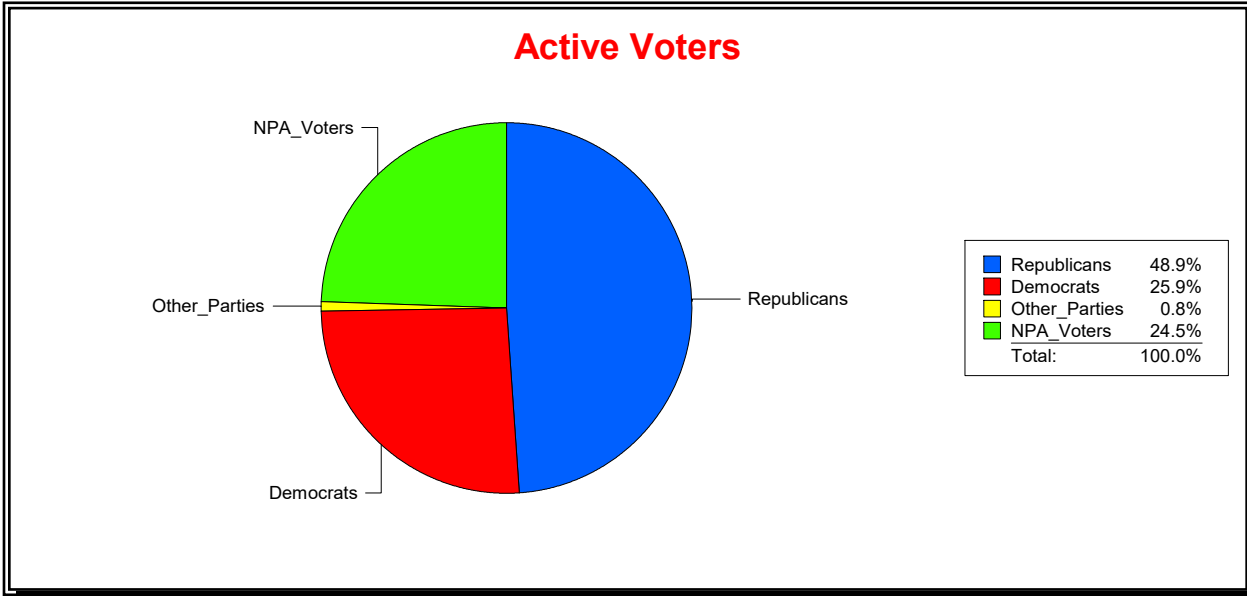

Jennifer J Edwards

Supervisor of Elections

Collier County

Date 5/1/2019

Time 09:12 AM

Graphs of District Registration

Active Registered Voters

Inactive Voters

<u>District</u>	<u>Total</u>	<u>Dems</u>	<u>Reps</u>	<u>NonP</u>	<u>Other</u>	<u>Total</u>	<u>Dems</u>	<u>Reps</u>	<u>NonP</u>	<u>Other</u>
East Naples Fire Department	45,003	11,642	21,996	11,020	345	8,008	2,262	2,658	3,061	27