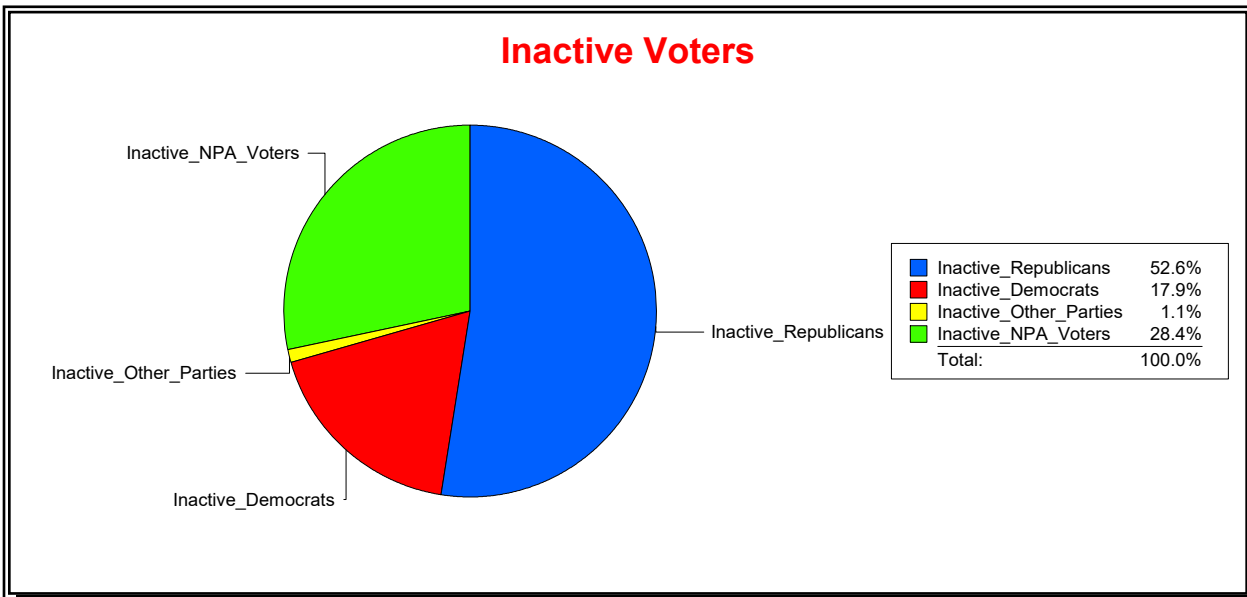

Graphs of District Registration

Active Registered Voters

Inactive Voters

District	Total	Dems	Reps	NonP	Other	Total	Dems	Reps	NonP	Other
Fiddlers Creek CDD	1,199	194	770	230	5	95	17	50	27	1