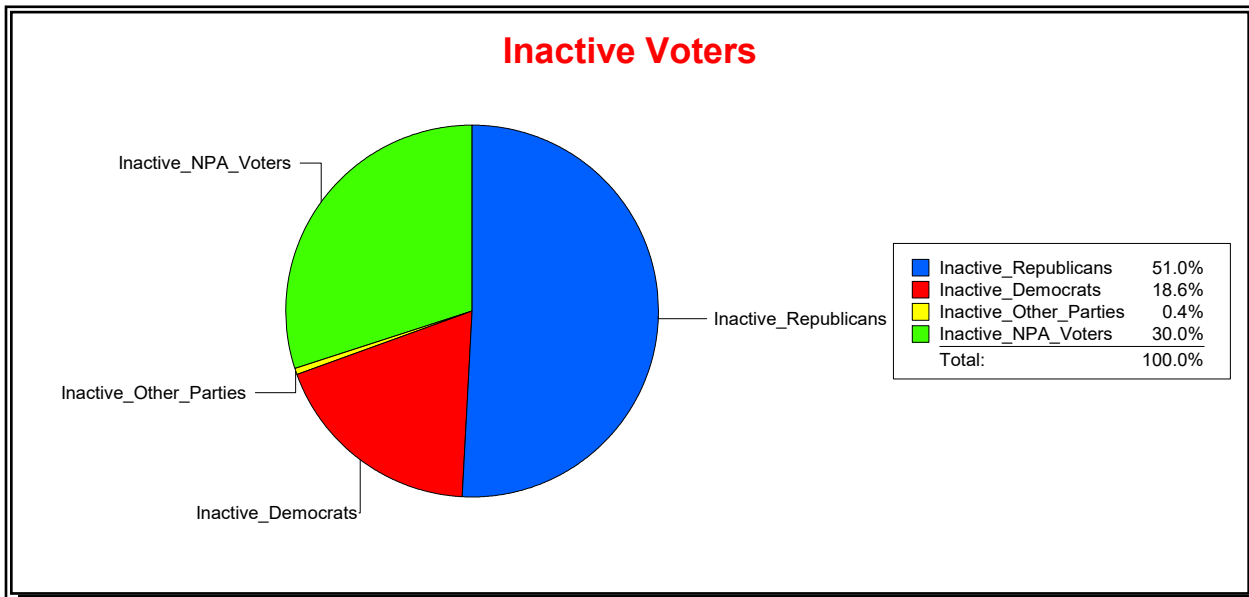

Jennifer J Edwards

Supervisor of Elections

Collier County

Date 5/1/2019

Time 09:12 AM

Graphs of District Registration

District	Active Registered Voters					Inactive Voters				
	Total	Dems	Reps	NonP	Other	Total	Dems	Reps	NonP	Other
Marco Island	12,113	1,910	7,804	2,336	63	1,409	262	718	423	6