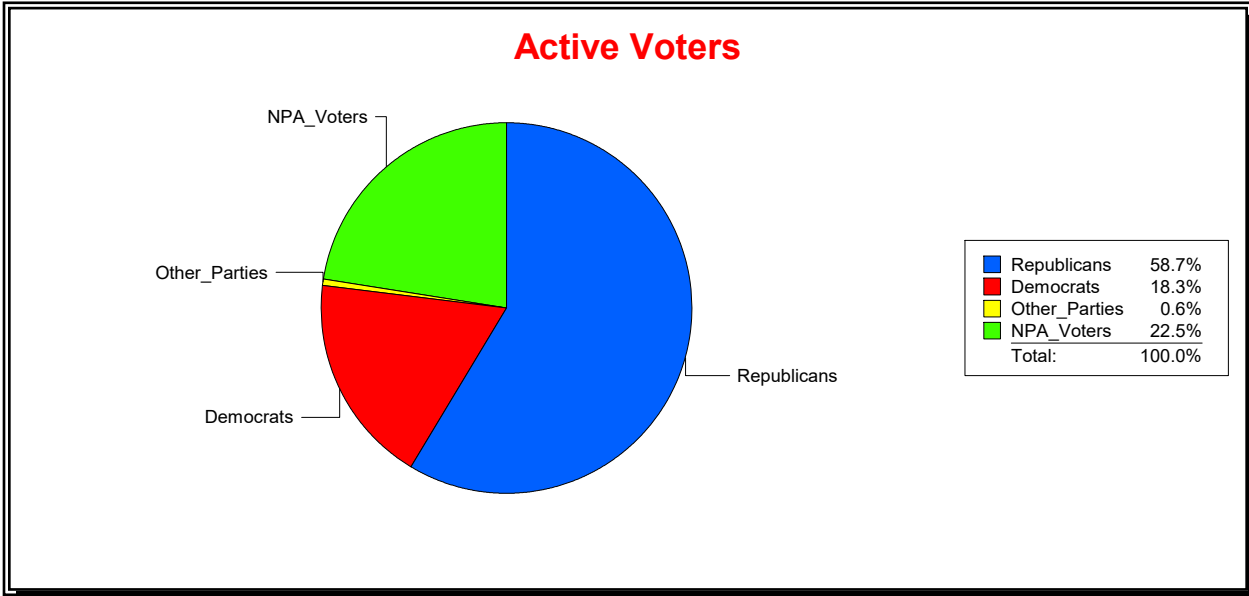

Graphs of District Registration

Active Registered Voters

Inactive Voters

District	Total	Dems	Reps	NonP	Other	Total	Dems	Reps	NonP	Other
Port of the Islands CID	530	97	311	119	3	90	17	45	28	0