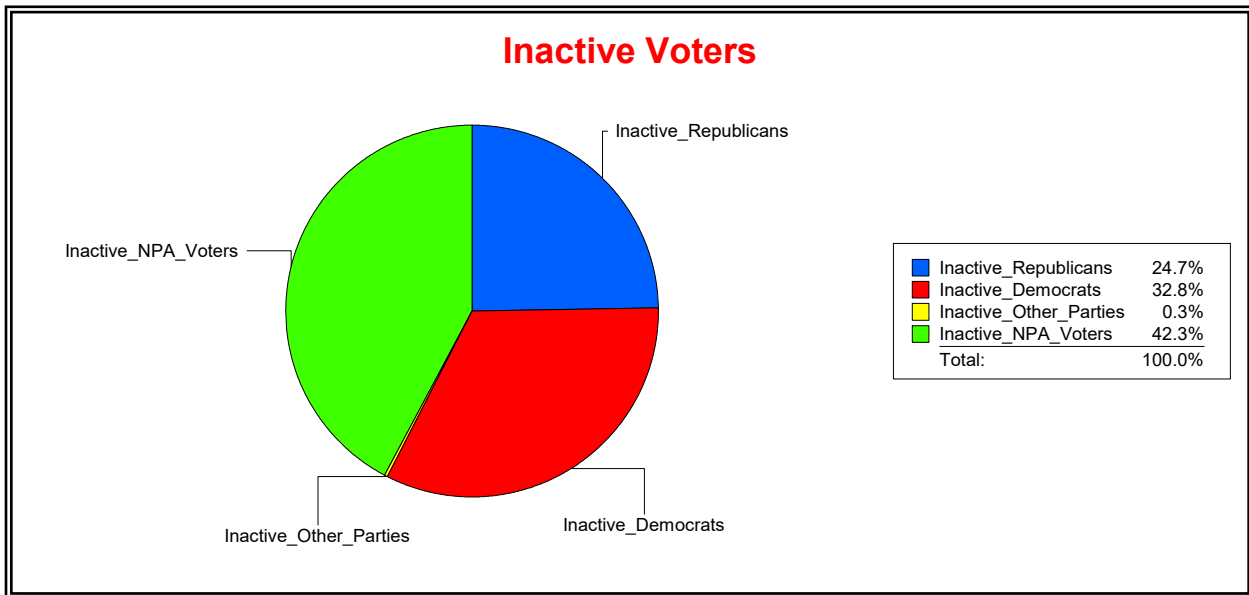

District	Total	Dems	Reps	NonP	Other	Total	Dems	Reps	NonP	Other
105th Florida House District	21,309	6,798	8,573	5,776	162	6,217	2,039	1,533	2,628	17

Jennifer J Edwards

Supervisor of Elections

Collier County