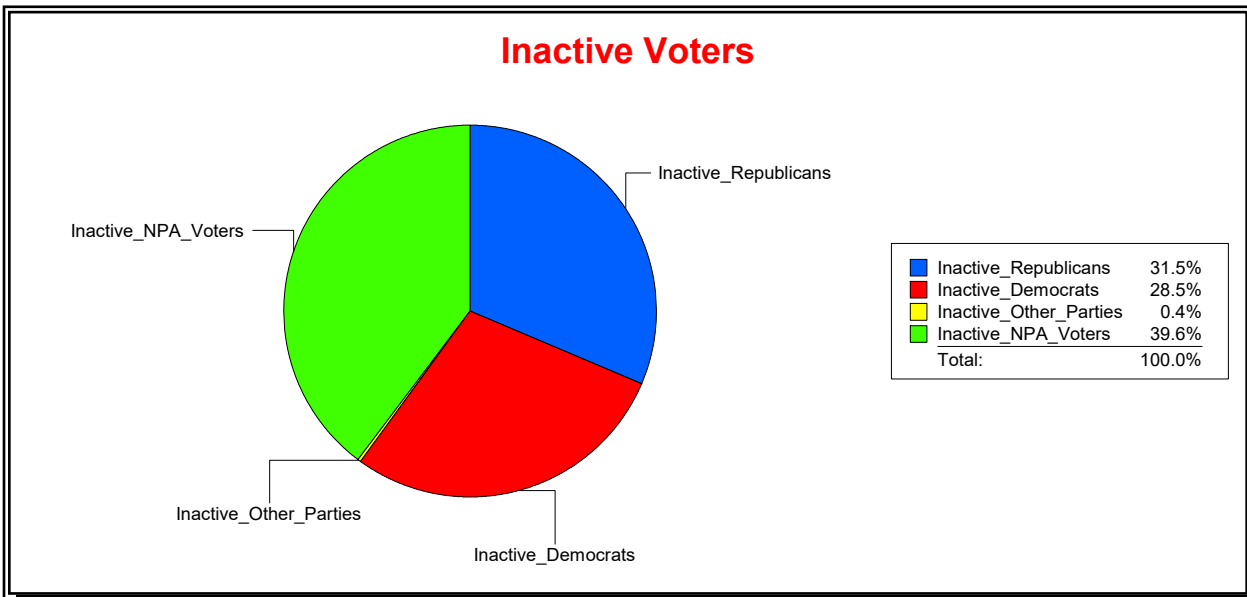

Jennifer J Edwards

Supervisor of Elections

Collier County

Date 5/1/2019

Time 09:12 AM

Graphs of District Registration

Active Registered Voters

Inactive Voters

District	Total	Dems	Reps	NonP	Other	Total	Dems	Reps	NonP	Other
3rd School Board District	37,047	9,310	18,214	9,212	311	7,387	2,106	2,327	2,927	27