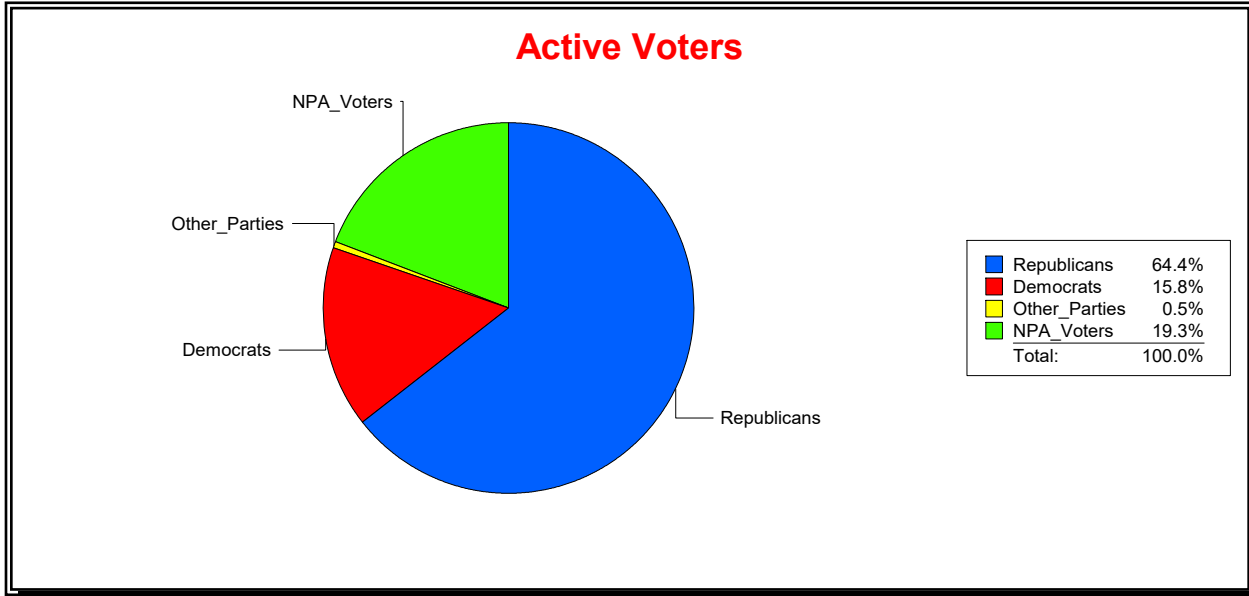

Jennifer J Edwards

Supervisor of Elections

Collier County

Date 5/1/2019

Time 09:12 AM

Graphs of District Registration

District	Active Registered Voters					Inactive Voters				
	Total	Dems	Reps	NonP	Other	Total	Dems	Reps	NonP	Other
Marco Island	12,113	1,910	7,804	2,336	63	1,409	262	718	423	6