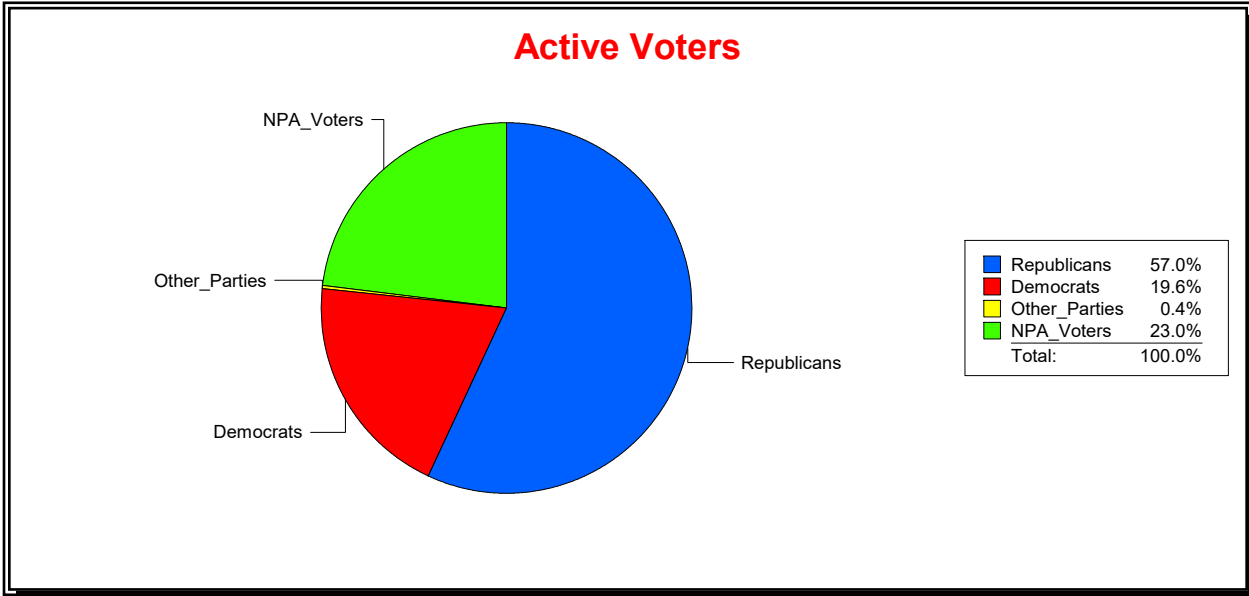

**Jennifer J Edwards**

Supervisor of Elections

Collier County

Date 5/1/2019

Time 09:12 AM

**Graphs of District Registration**

District	Active Registered Voters					Inactive Voters				
	Total	Dems	Reps	NonP	Other	Total	Dems	Reps	NonP	Other
<b>Lely CDD</b>	2,080	407	1,185	479	9	234	47	112	74	1