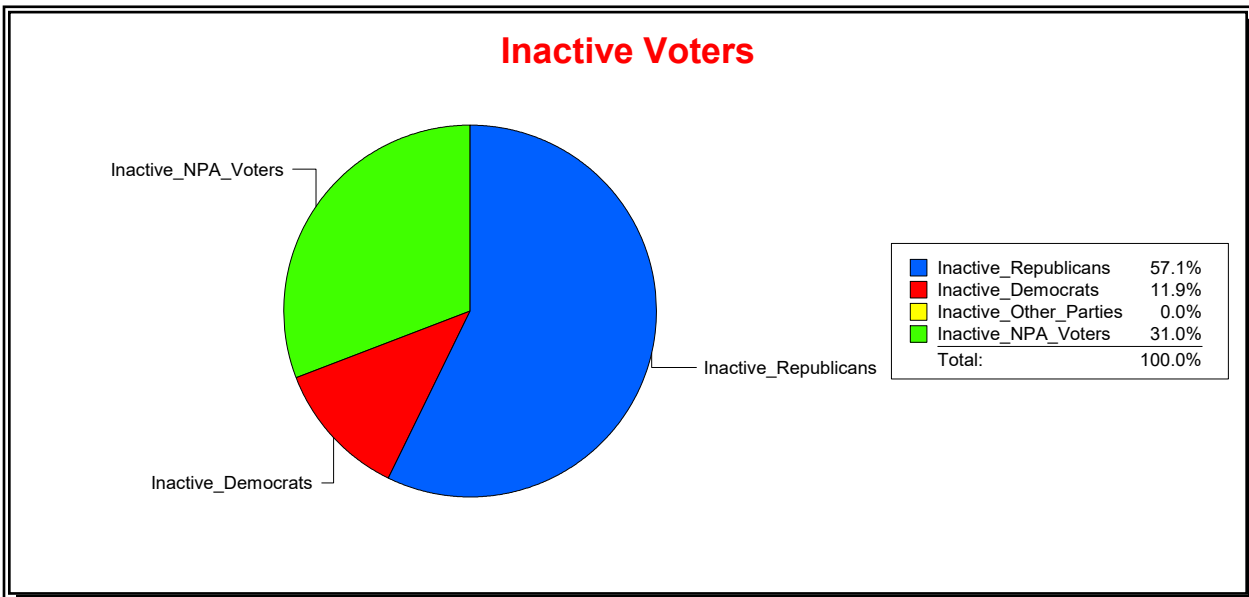

Supervisor of Elections

Collier County

Date 5/1/2019

Time 09:12 AM

Graphs of District Registration

Active Registered Voters

Inactive Voters

District	Total	Dems	Reps	NonP	Other	Total	Dems	Reps	NonP	Other
Mediterra South CDD	683	64	499	115	5	42	5	24	13	0