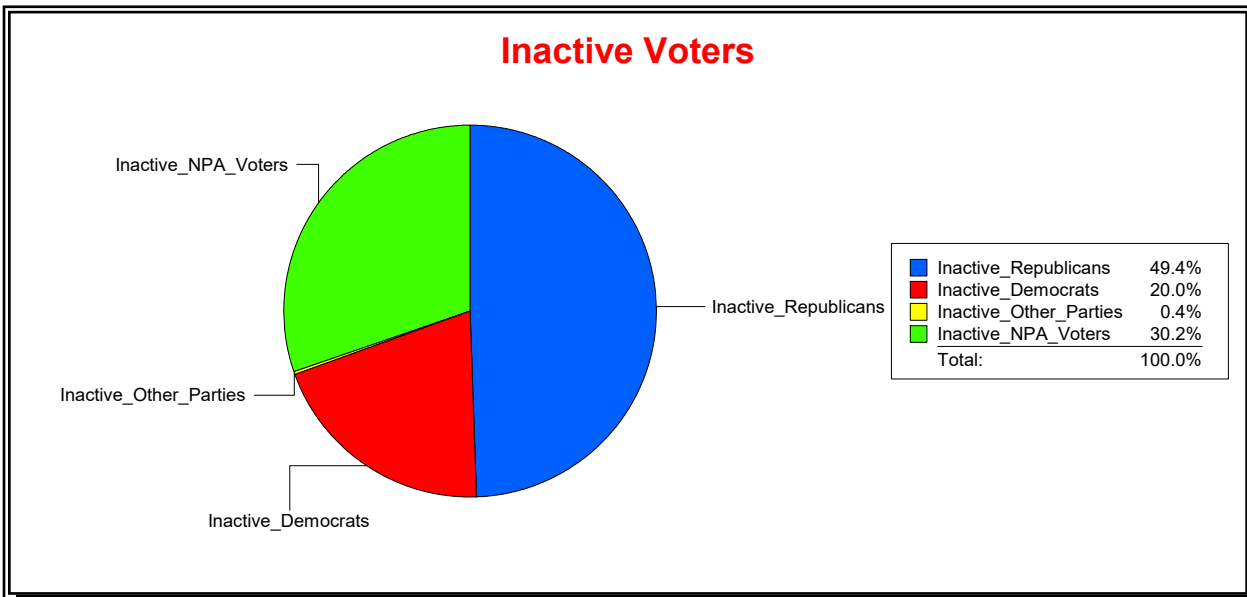

Graphs of District Registration

Active Registered Voters

Inactive Voters

District	Total	Dems	Reps	NonP	Other	Total	Dems	Reps	NonP	Other
City of Naples	14,606	2,306	9,326	2,886	88	1,579	316	780	477	6