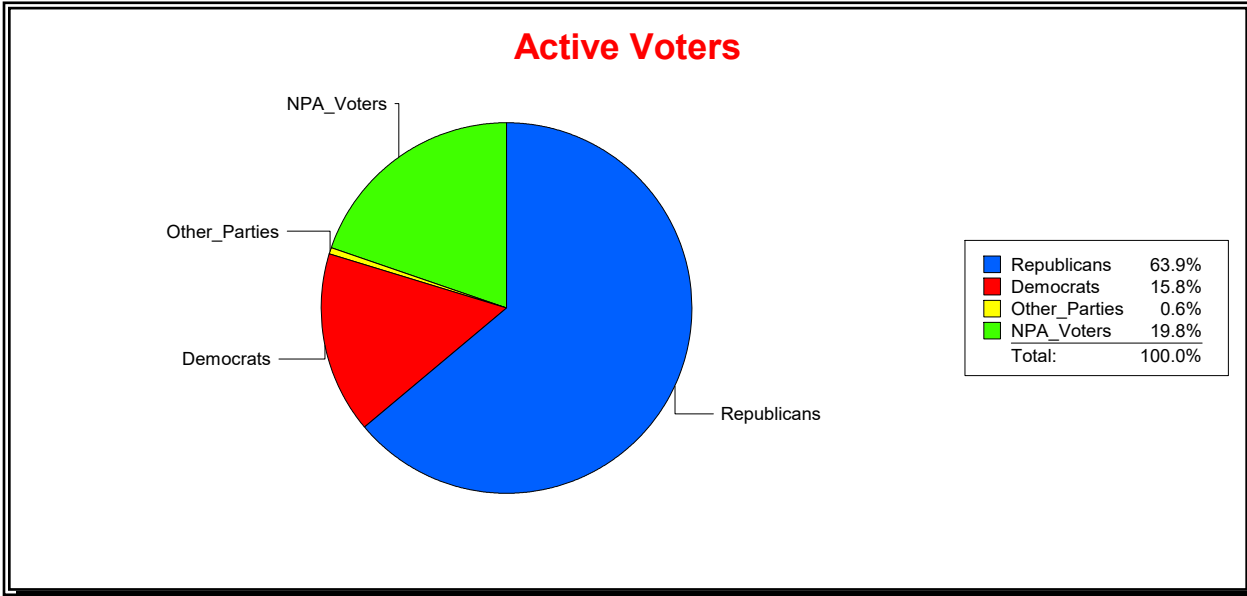

Graphs of District Registration

Active Registered Voters

Inactive Voters

District	Total	Dems	Reps	NonP	Other	Total	Dems	Reps	NonP	Other
City of Naples	14,606	2,306	9,326	2,886	88	1,579	316	780	477	6