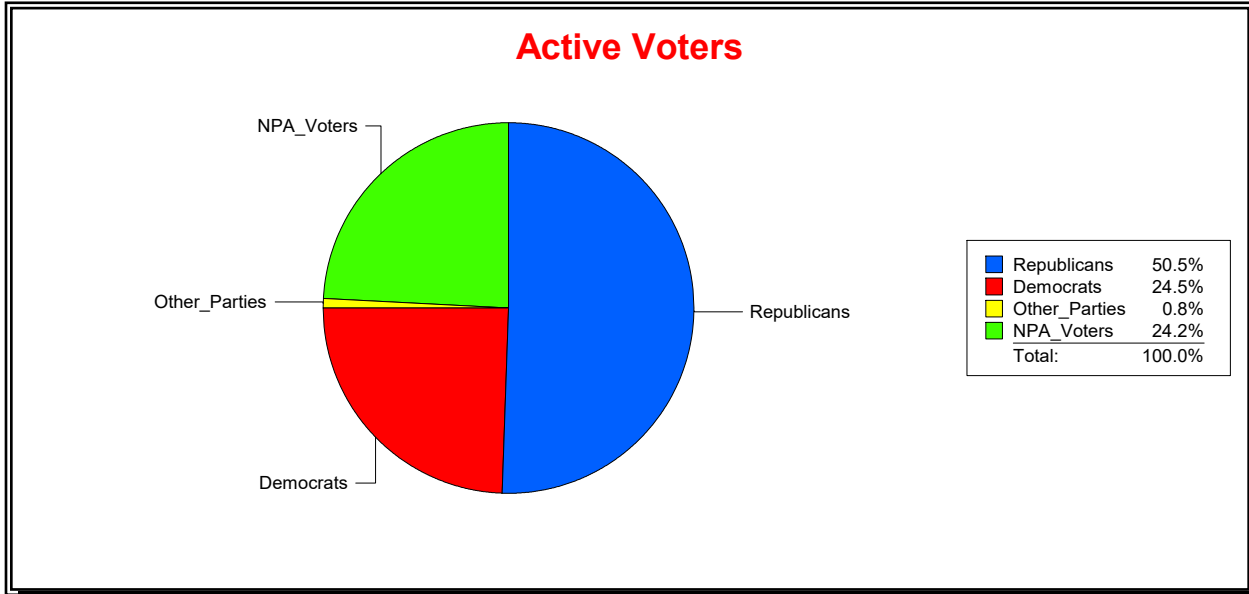

Graphs of District Registration

Active Registered Voters

Inactive Voters

District	Total	Dems	Reps	NonP	Other	Total	Dems	Reps	NonP	Other
County	169,649	41,571	85,637	41,073	1,368	32,750	9,183	10,999	12,441	127