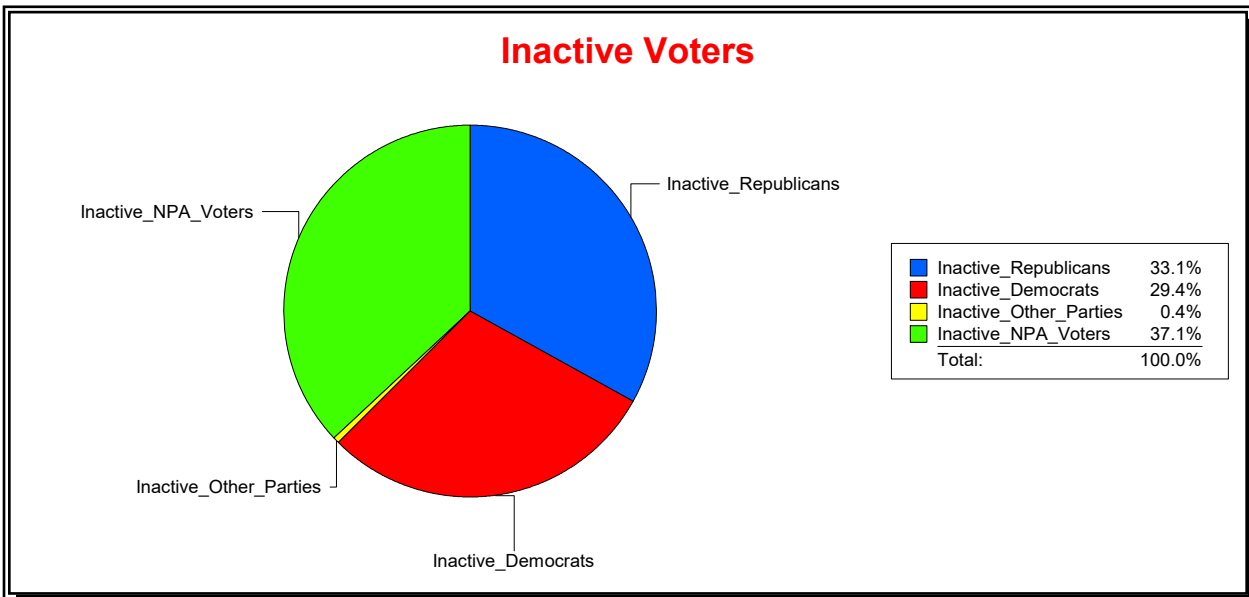

Graphs of District Registration

Active Registered Voters

Inactive Voters

District	Total	Dems	Reps	NonP	Other	Total	Dems	Reps	NonP	Other
80th Florida House District	69,477	16,849	34,958	17,114	556	14,040	4,128	4,649	5,203	60