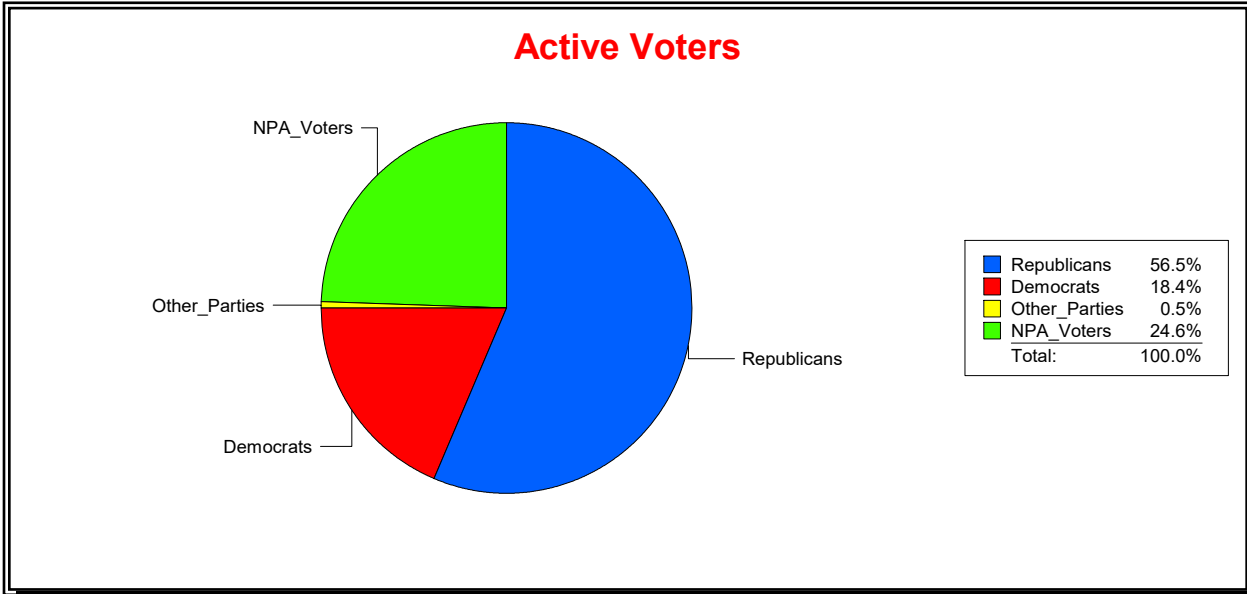

Supervisor of Elections

Collier County

Date 5/1/2019

Time 09:12 AM

Graphs of District Registration

Active Registered Voters

Inactive Voters

District	Total	Dems	Reps	NonP	Other	Total	Dems	Reps	NonP	Other
Naples Heritage CDD	570	105	322	140	3	25	9	10	6	0