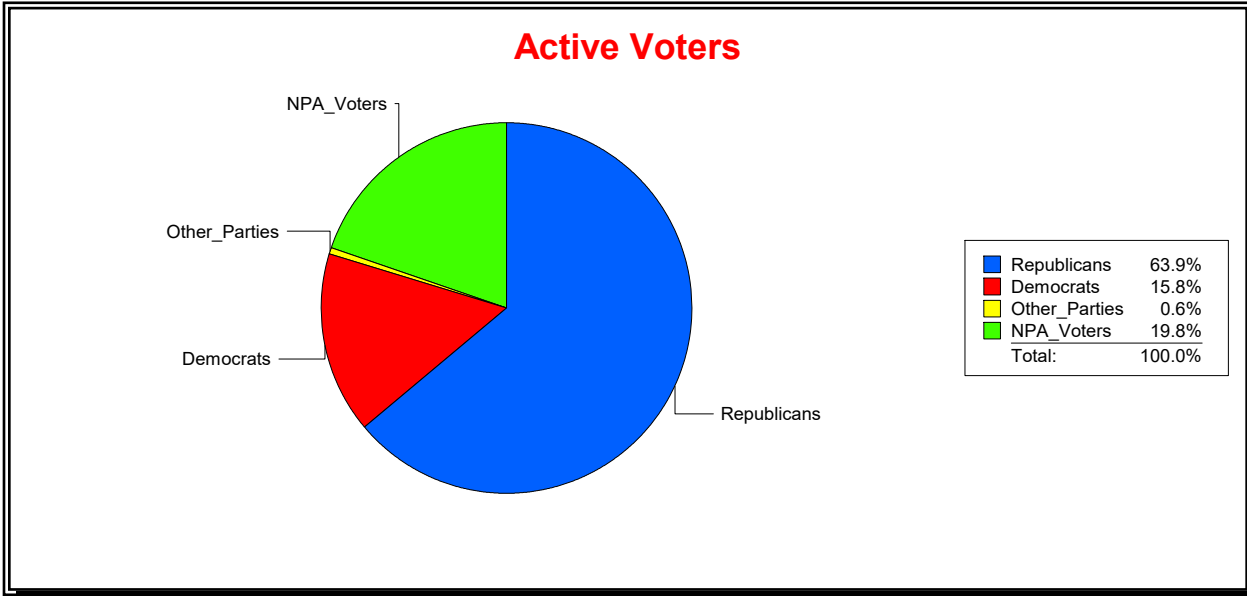

Collier County

Date 5/1/2019

Time 09:12 AM

Graphs of District Registration

Active Registered Voters

Inactive Voters

District	Total	Dems	Reps	NonP	Other	Total	Dems	Reps	NonP	Other
City of Naples	14,606	2,306	9,326	2,886	88	1,579	316	780	477	6