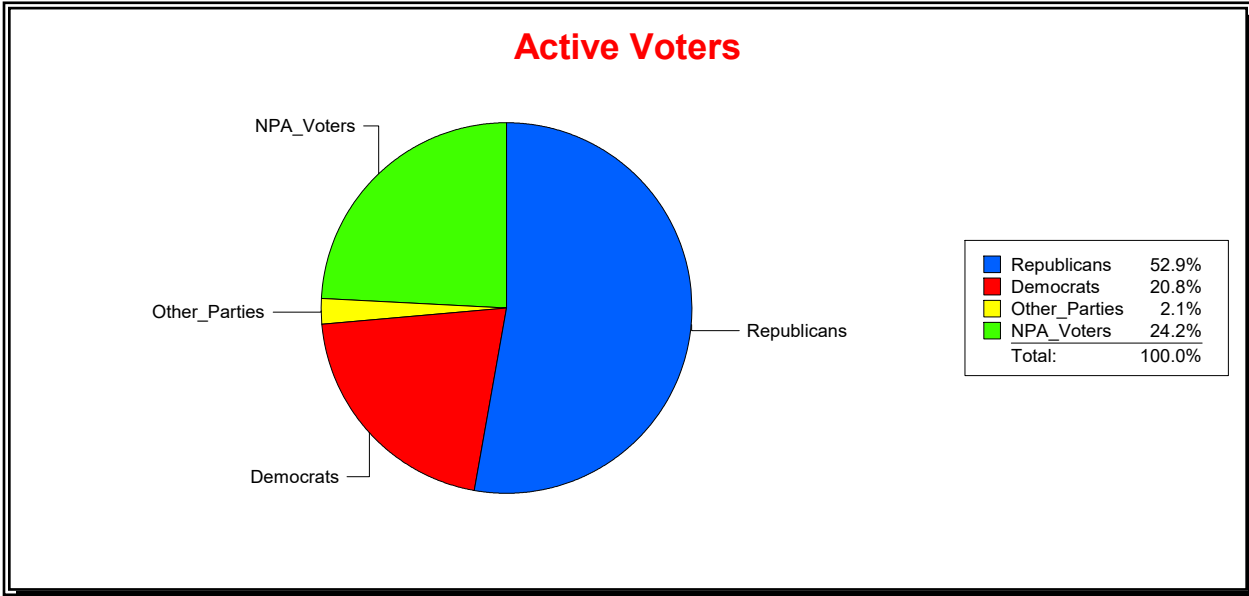

Graphs of District Registration

Active Registered Voters

Inactive Voters

District	Total	Dems	Reps	NonP	Other	Total	Dems	Reps	NonP	Other
Naples Reserve CDD	384	80	203	93	8	3	1	1	1	0