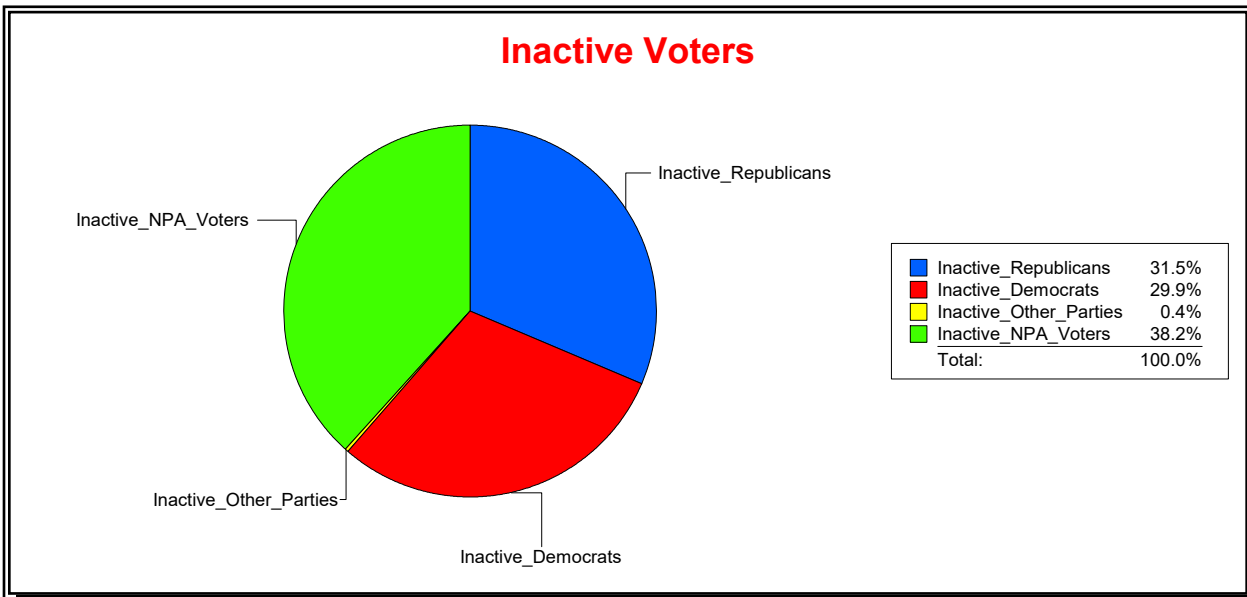

District	Total	Dems	Reps	NonP	Other	Total	Dems	Reps	NonP	Other
25th U.S. Congressional Dist	92,039	23,641	44,598	23,071	729	19,884	5,945	6,263	7,598	78

Graphs of District Registration

Active Registered Voters