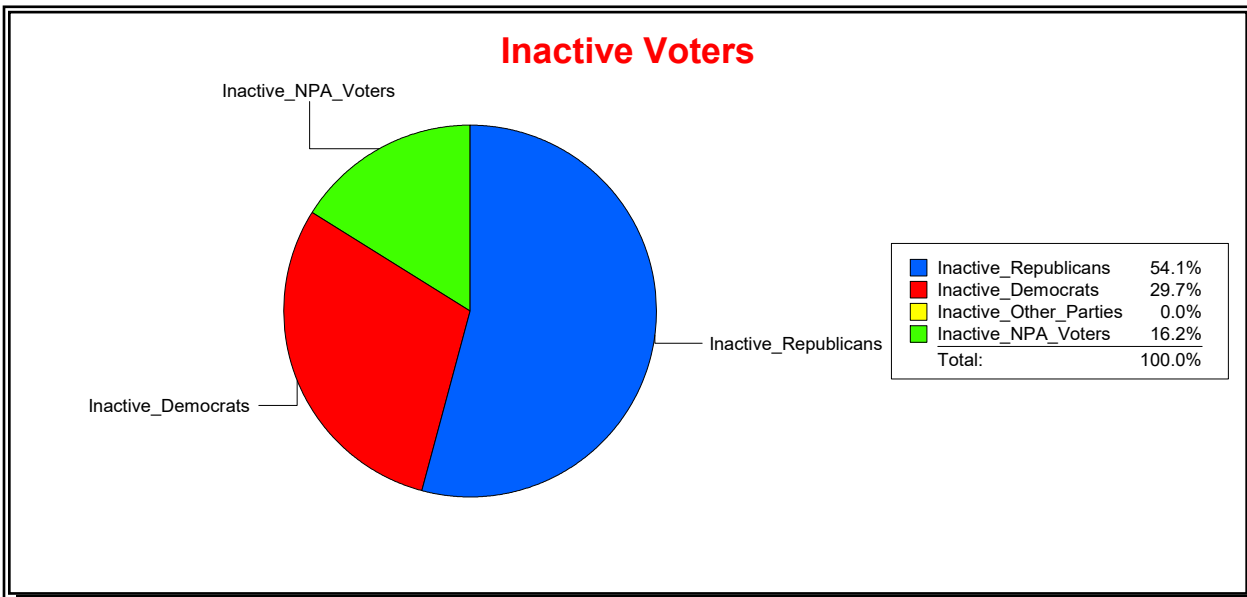

Jennifer J Edwards

Supervisor of Elections

Collier County

Date 5/1/2019

Time 09:12 AM

Graphs of District Registration

Active Registered Voters

Inactive Voters

<u>District</u>	<u>Total</u>	<u>Dems</u>	<u>Reps</u>	<u>NonP</u>	<u>Other</u>	<u>Total</u>	<u>Dems</u>	<u>Reps</u>	<u>NonP</u>	<u>Other</u>
Cedar Hammock CDD	488	83	315	85	5	37	11	20	6	0