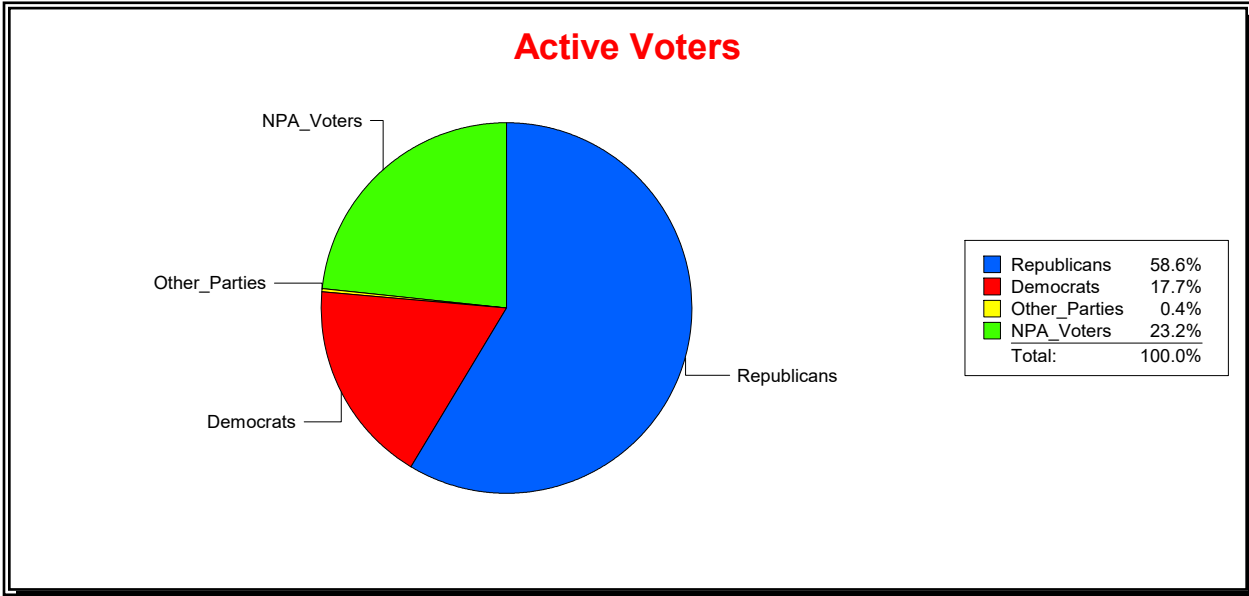

Graphs of District Registration

Active Registered Voters

Inactive Voters

District	Total	Dems	Reps	NonP	Other	Total	Dems	Reps	NonP	Other
Everglades City	237	42	139	55	1	41	8	20	13	0