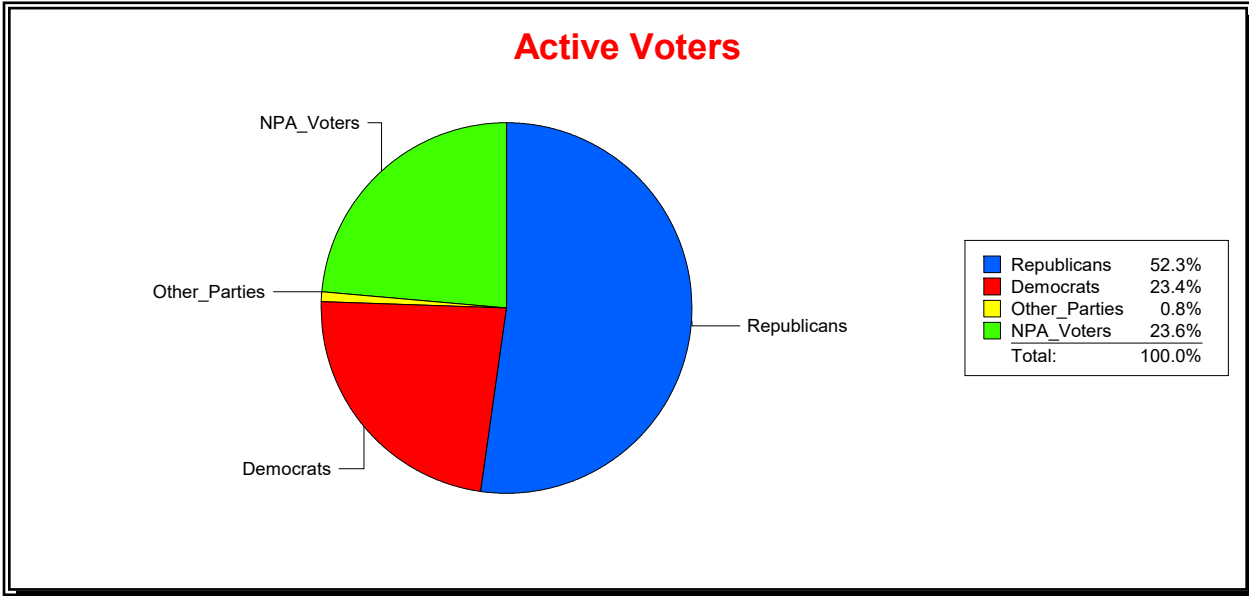

District	Total	Dems	Reps	NonP	Other	Total	Dems	Reps	NonP	Other
<b>Mosquito Control District</b>	191,757	44,822	100,227	45,232	1,476	34,991	9,608	12,152	13,096	135

Graphs of District Registration

Active Registered Voters