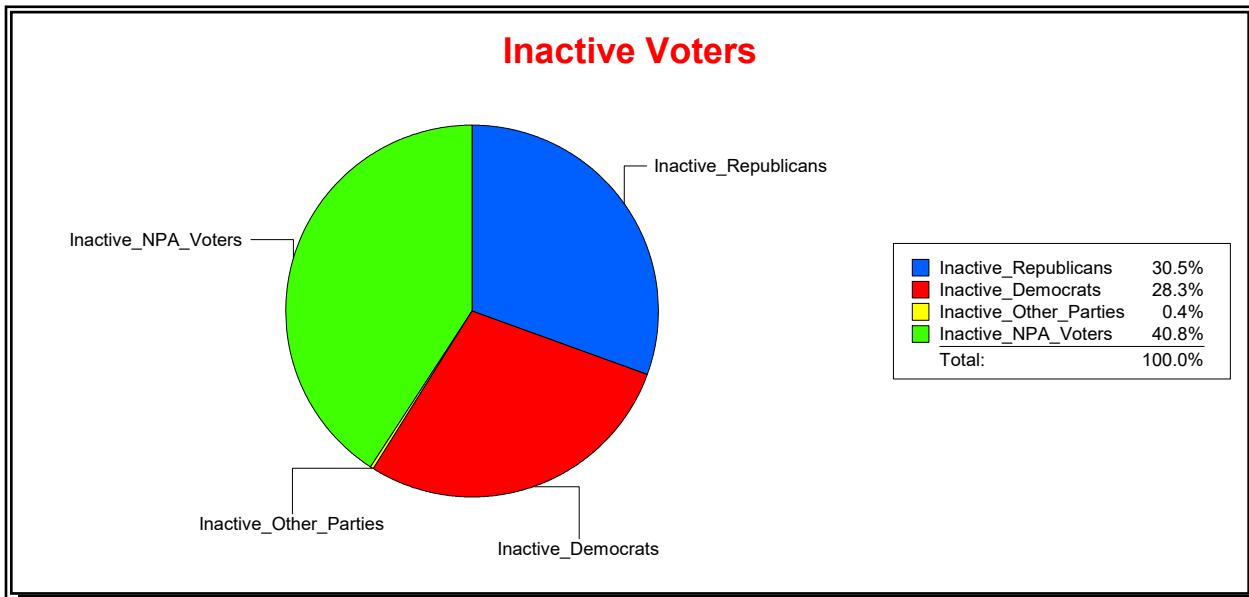

Graphs of District Registration

Active Registered Voters

Inactive Voters

District	Total	Dems	Reps	NonP	Other	Total	Dems	Reps	NonP	Other
Golden Gate Fire Department	38,697	10,105	18,132	10,118	342	9,459	2,681	2,881	3,860	37