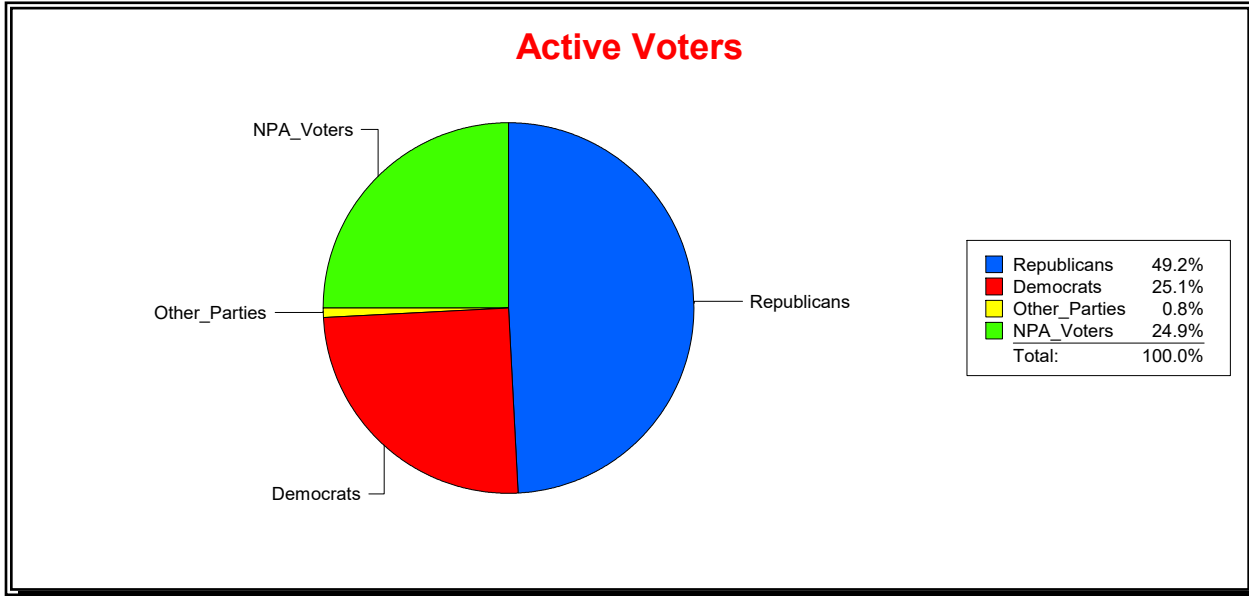

Jennifer J Edwards

Supervisor of Elections

Collier County

Date 5/1/2019

Time 09:12 AM

Graphs of District Registration

Active Registered Voters

Inactive Voters

District	Total	Dems	Reps	NonP	Other	Total	Dems	Reps	NonP	Other
3rd County Commission Dist	37,047	9,310	18,214	9,212	311	7,387	2,106	2,327	2,927	27