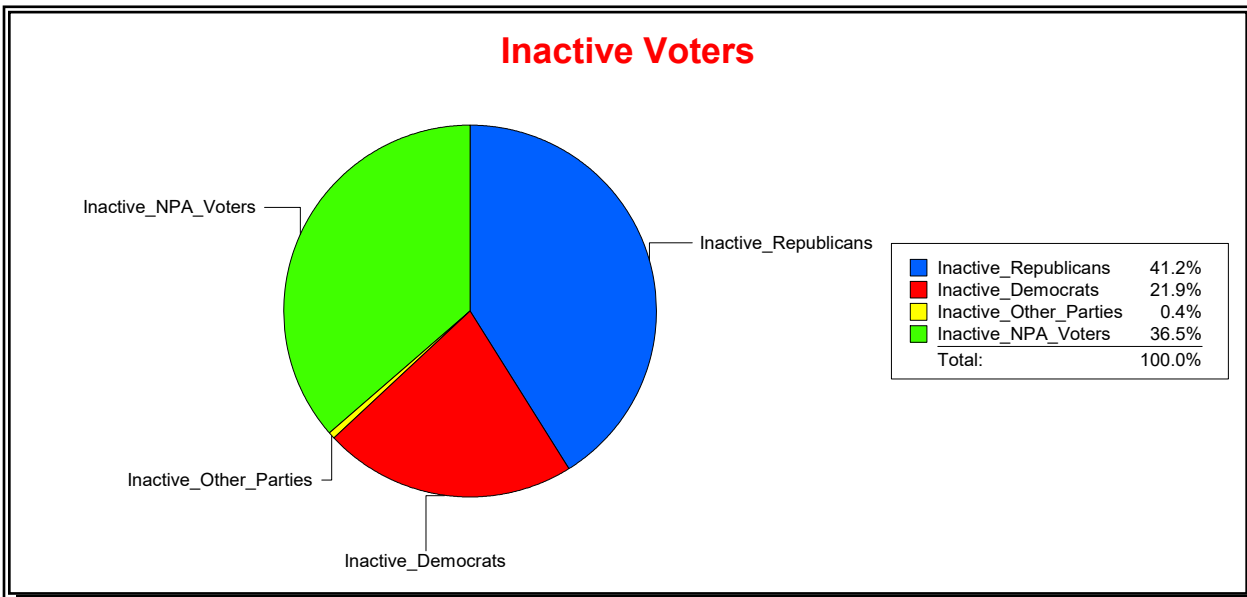

Graphs of District Registration

Active Registered Voters

Inactive Voters

District	Total	Dems	Reps	NonP	Other	Total	Dems	Reps	NonP	Other
North Naples Fire Department	68,061	14,160	37,893	15,457	551	9,702	2,123	4,001	3,539	39