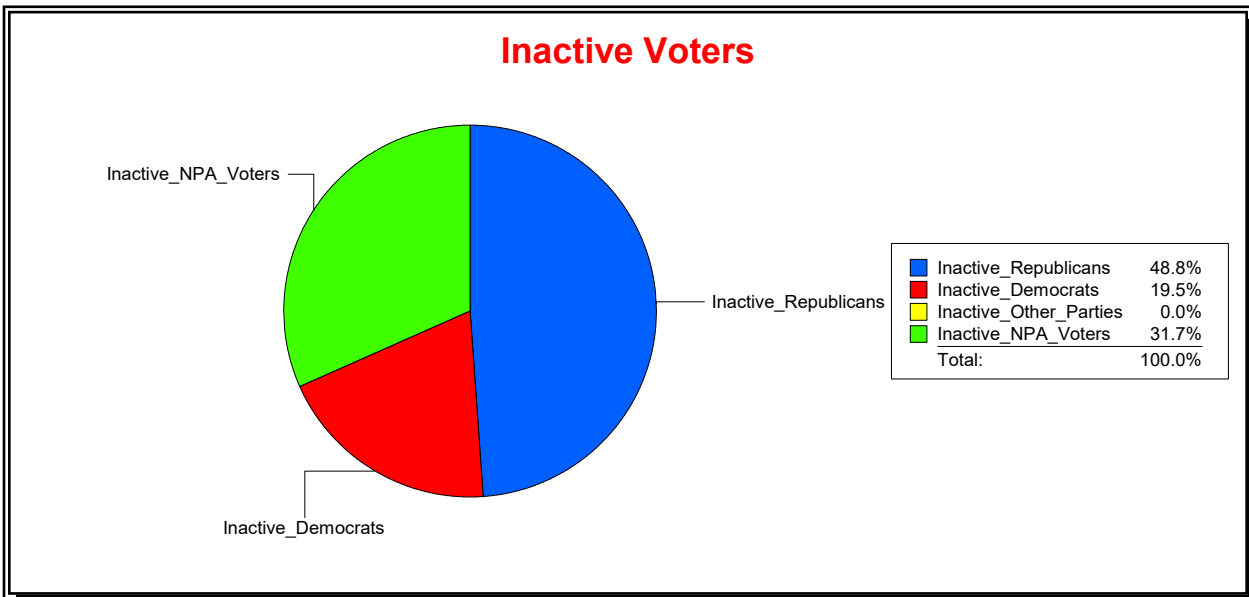

Graphs of District Registration

Active Registered Voters

Inactive Voters

District	Total	Dems	Reps	NonP	Other	Total	Dems	Reps	NonP	Other
Everglades City	237	42	139	55	1	41	8	20	13	0