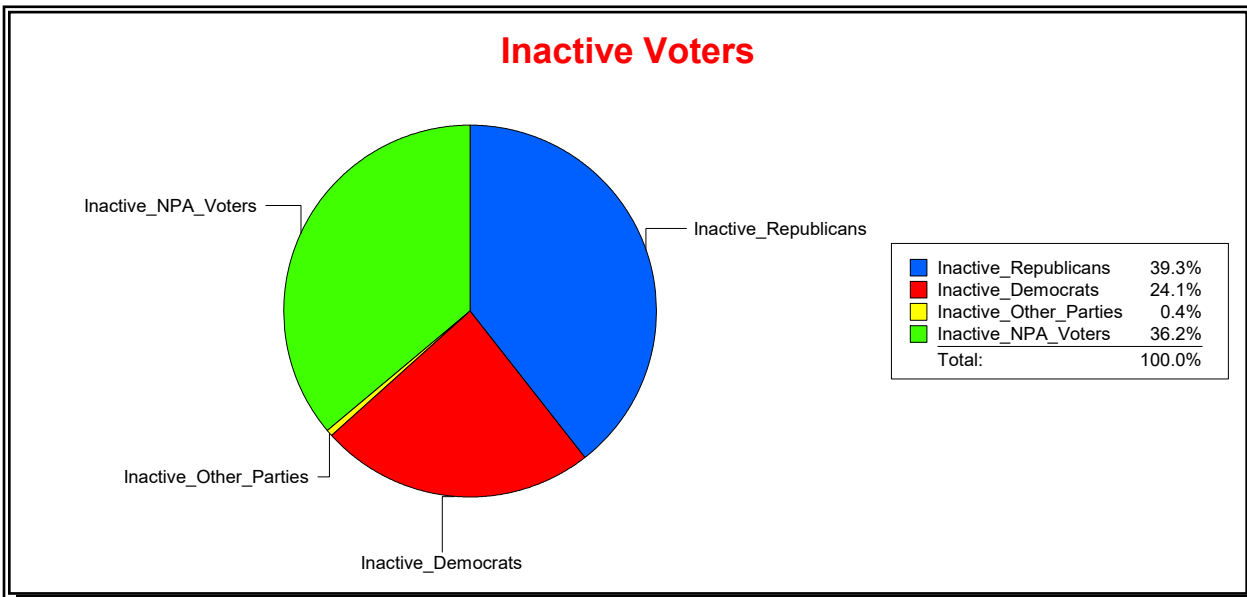

Jennifer J Edwards

Supervisor of Elections

Collier County

Date 5/1/2019

Time 09:12 AM

Graphs of District Registration

Active Registered Voters

Inactive Voters

<u>District</u>	<u>Total</u>	<u>Dems</u>	<u>Reps</u>	<u>NonP</u>	<u>Other</u>	<u>Total</u>	<u>Dems</u>	<u>Reps</u>	<u>NonP</u>	<u>Other</u>
19th U.S. Congressional Dist	104,566	22,188	58,308	23,279	791	15,895	3,824	6,254	5,756	61