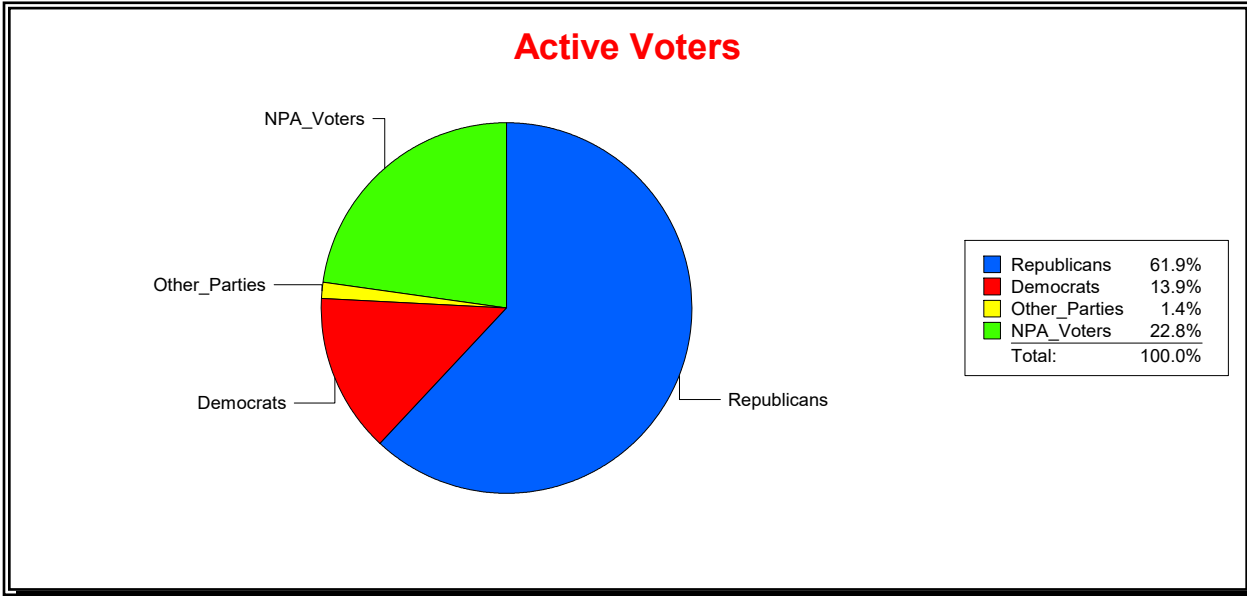

Jennifer J Edwards

Supervisor of Elections

Collier County

Date 5/1/2019

Time 09:12 AM

Graphs of District Registration

Active Registered Voters

Inactive Voters

District	Total	Dems	Reps	NonP	Other	Total	Dems	Reps	NonP	Other
Flow Way CDD	648	90	401	148	9	19	3	11	5	0