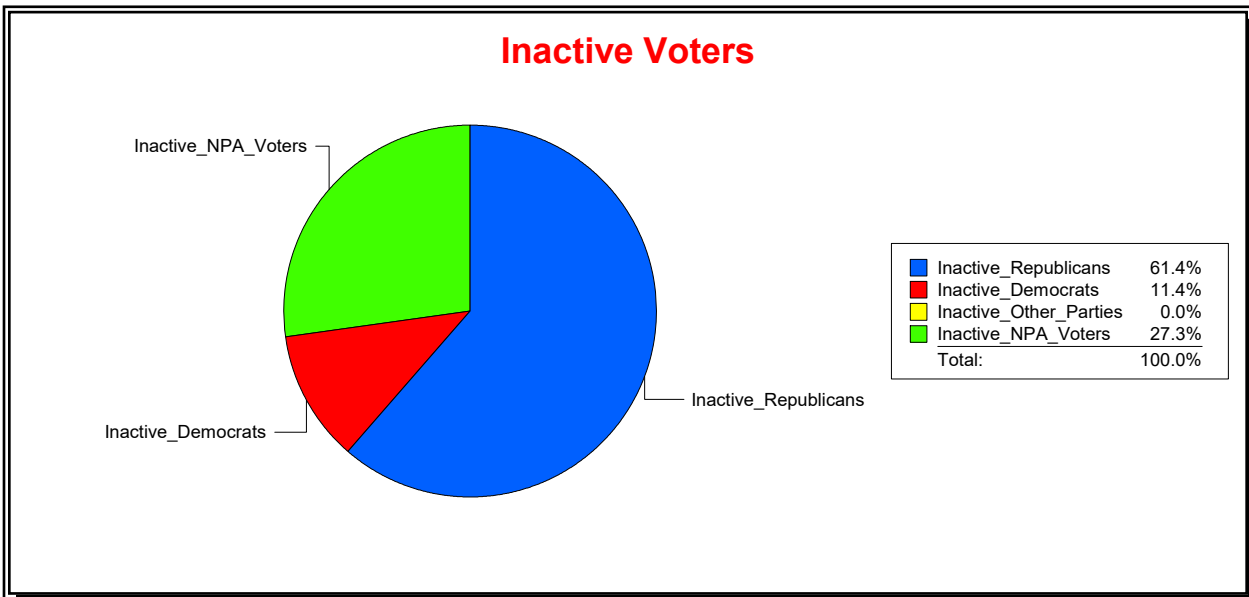

Graphs of District Registration

Active Registered Voters

Inactive Voters

District	Total	Dems	Reps	NonP	Other	Total	Dems	Reps	NonP	Other
Fiddlers Creek 2 CDD	886	148	546	181	11	44	5	27	12	0