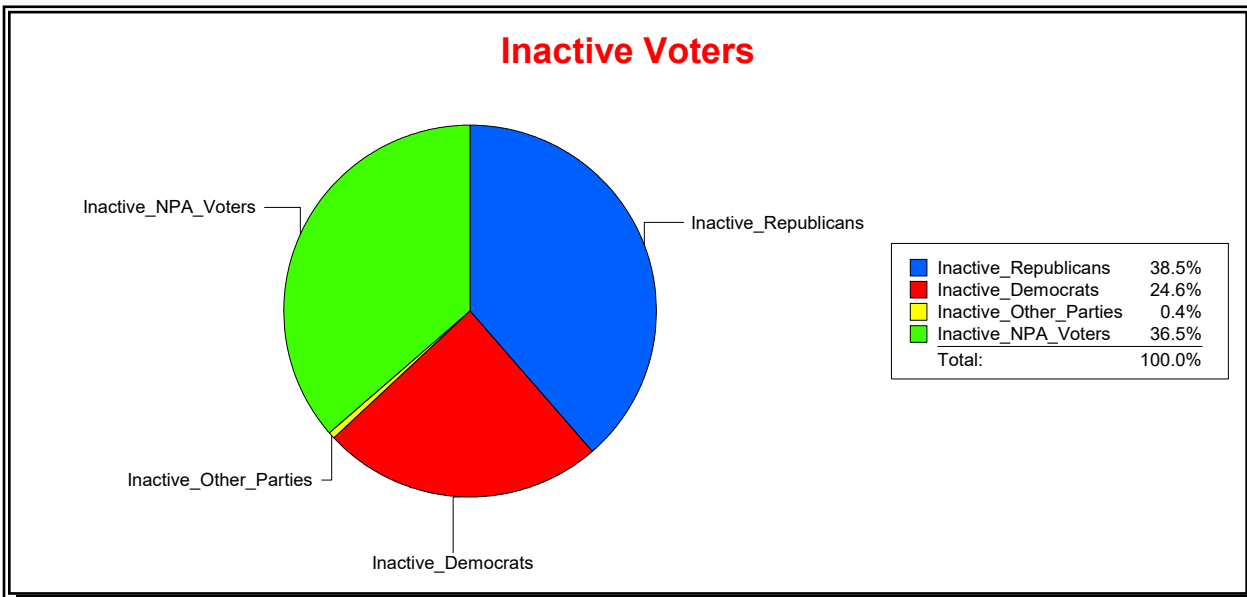

Graphs of District Registration

Active Registered Voters

Inactive Voters

District	Total	Dems	Reps	NonP	Other	Total	Dems	Reps	NonP	Other
4th County Commission Dist	39,199	8,367	21,472	9,058	302	6,257	1,537	2,412	2,282	26