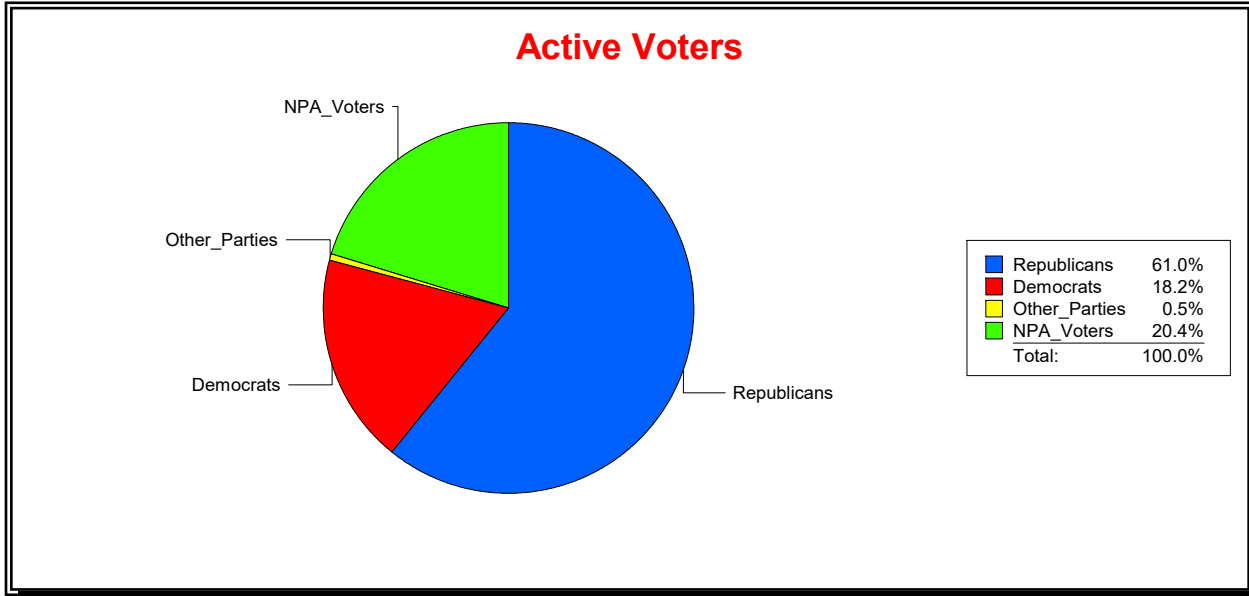

District	Total	Dems	Reps	NonP	Other	Total	Dems	Reps	NonP	Other
Pelican Marsh CDD	2,820	513	1,719	575	13	317	70	151	96	0

Graphs of District Registration

Active Registered Voters

Inactive Voters

District	Total	Dems	Reps	NonP	Other	Total	Dems	Reps	NonP	Other
Heritage Greens CDD	592	144	296	147	5	87	24	31	32	0