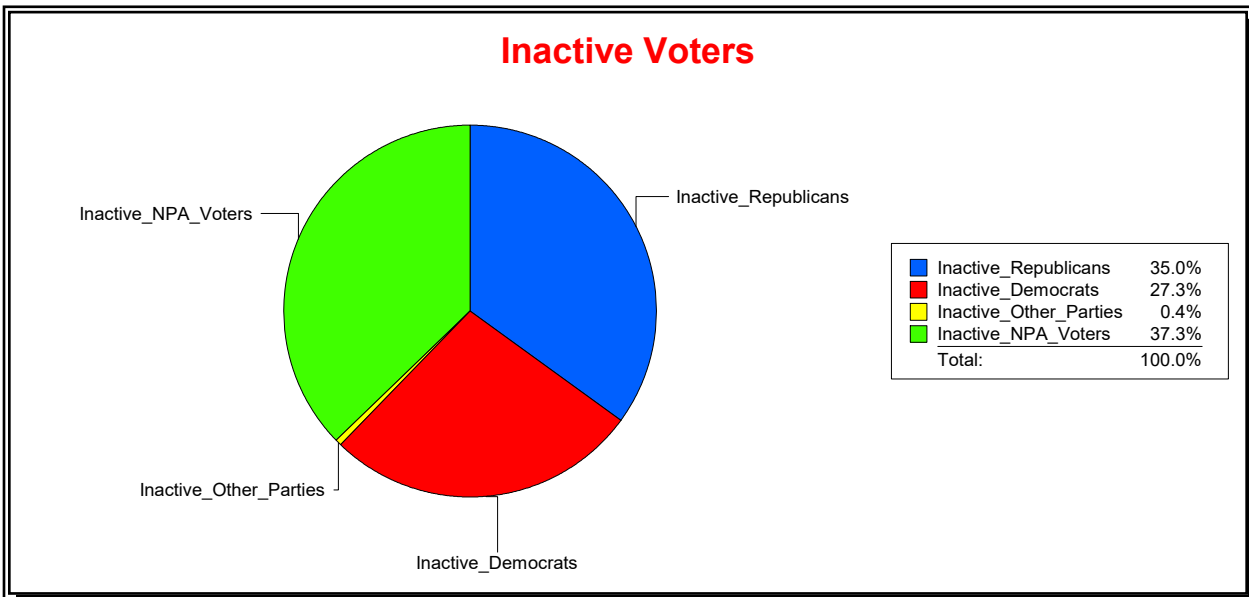

Jennifer J Edwards

Supervisor of Elections

Collier County

Date 5/1/2019

Time 09:12 AM

Graphs of District Registration

Active Registered Voters

Inactive Voters

<u>District</u>	<u>Total</u>	<u>Dems</u>	<u>Reps</u>	<u>NonP</u>	<u>Other</u>	<u>Total</u>	<u>Dems</u>	<u>Reps</u>	<u>NonP</u>	<u>Other</u>
Collier County	196,605	45,829	102,906	46,350	1,520	35,779	9,769	12,517	13,354	139