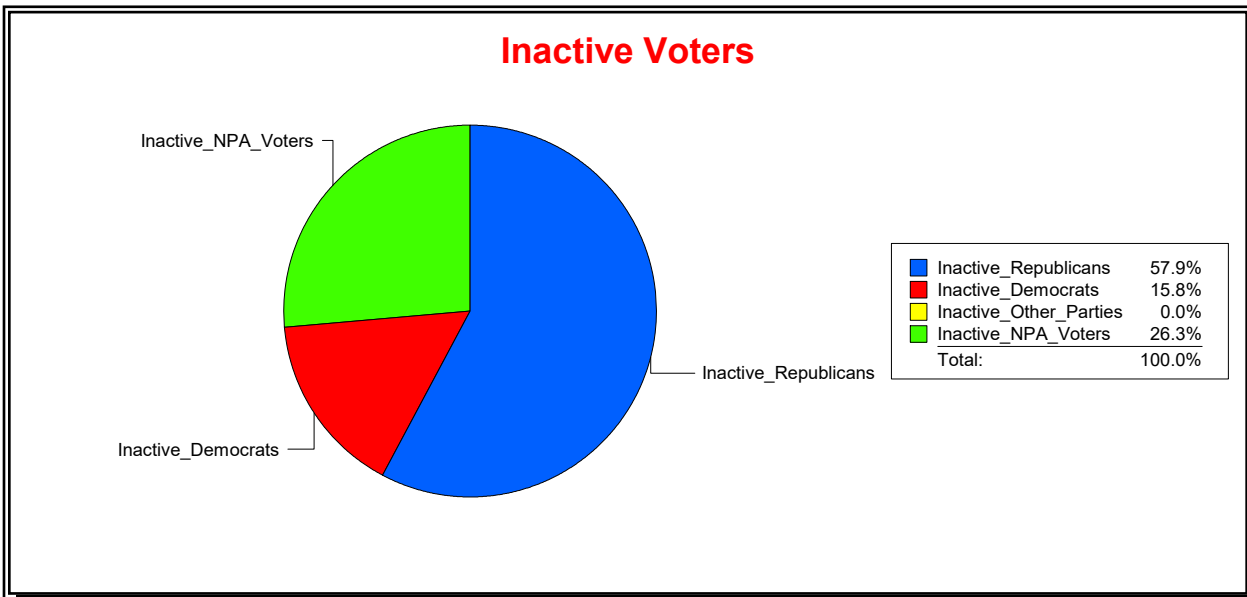

Jennifer J Edwards

Supervisor of Elections

Collier County

Date 5/1/2019

Time 09:12 AM

Graphs of District Registration

Active Registered Voters

Inactive Voters

District	Total	Dems	Reps	NonP	Other	Total	Dems	Reps	NonP	Other
Flow Way CDD	648	90	401	148	9	19	3	11	5	0