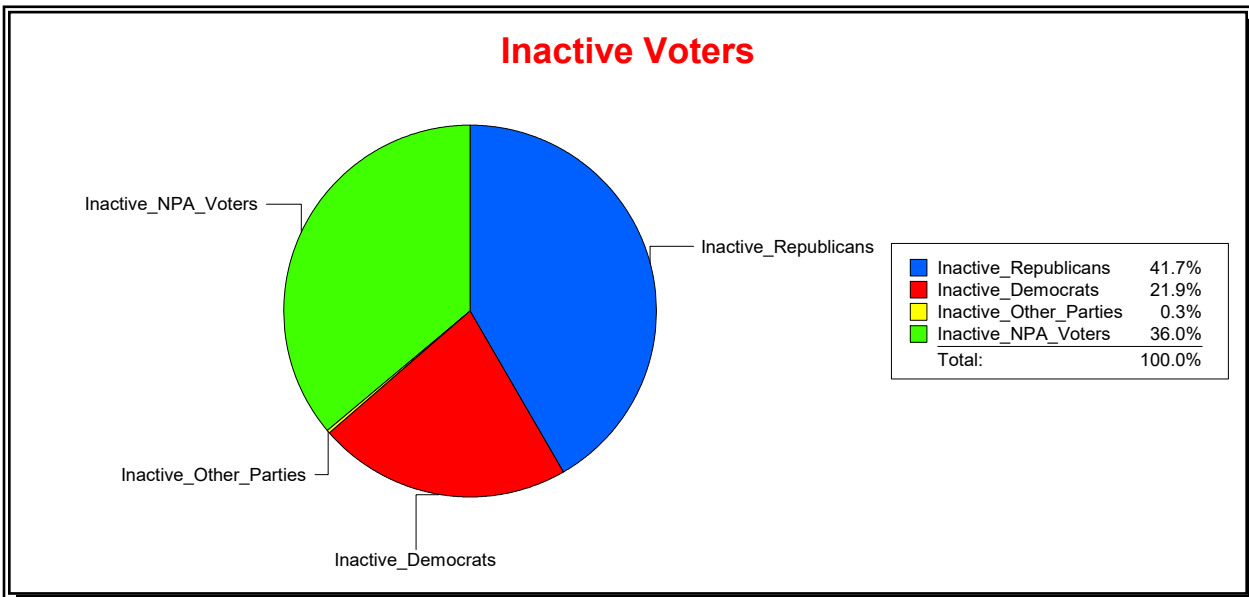

<u>District</u>	<u>Total</u>	<u>Dems</u>	<u>Reps</u>	<u>NonP</u>	<u>Other</u>	<u>Total</u>	<u>Dems</u>	<u>Reps</u>	<u>NonP</u>	<u>Other</u>
<b>1st County Commission Dist</b>	44,758	10,271	23,990	10,198	299	6,872	1,831	2,510	2,503	28

Graphs of District Registration

Active Registered Voters

Inactive Voters

District	Total	Dems	Reps	NonP	Other	Total	Dems	Reps	NonP	Other
2nd County Commission Dist	44,646	9,336	24,994	9,967	349	6,333	1,387	2,642	2,282	22