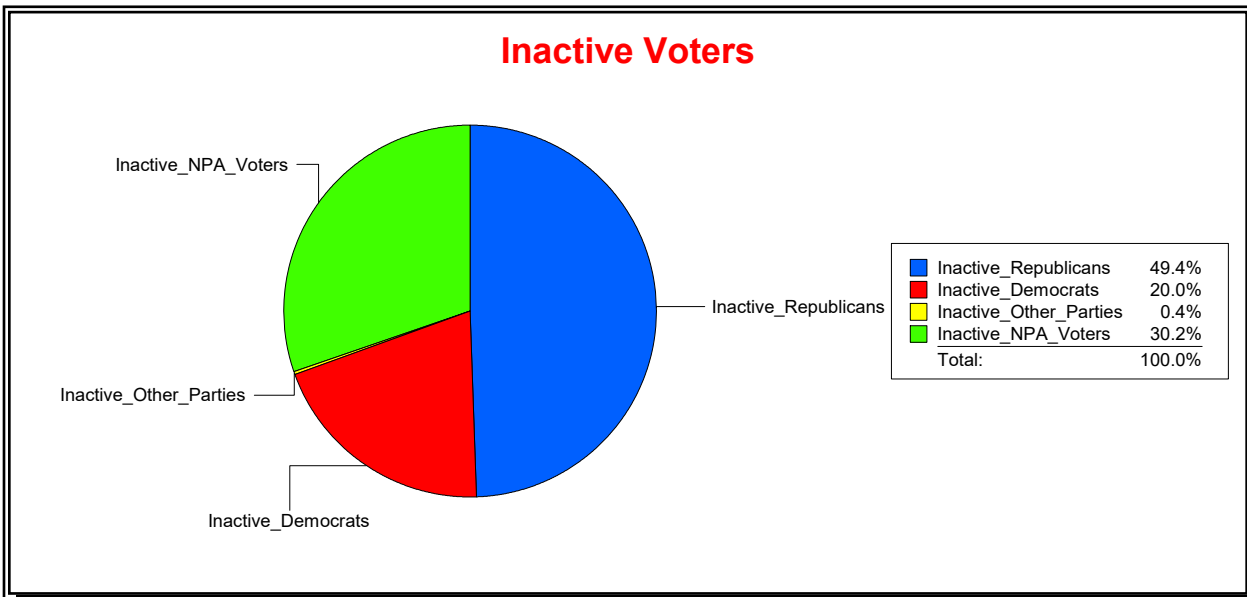

Collier County

Date 5/1/2019

Time 09:12 AM

Graphs of District Registration

Active Registered Voters

Inactive Voters

District	Total	Dems	Reps	NonP	Other	Total	Dems	Reps	NonP	Other
City of Naples	14,606	2,306	9,326	2,886	88	1,579	316	780	477	6