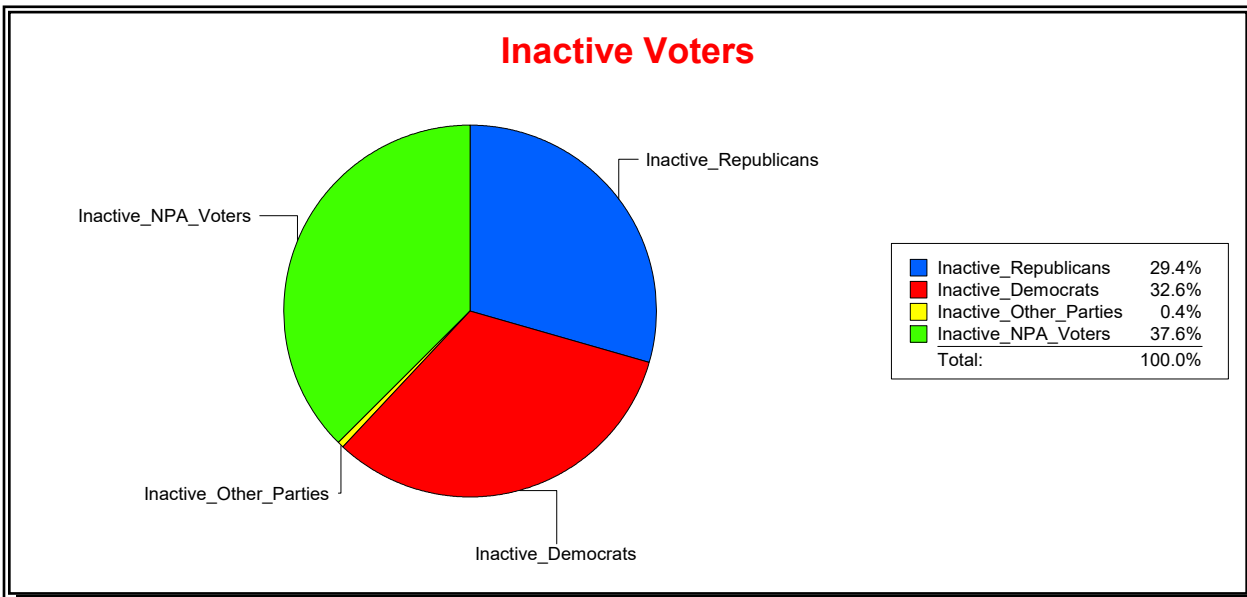

Graphs of District Registration

Active Registered Voters

Inactive Voters

District	Total	Dems	Reps	NonP	Other	Total	Dems	Reps	NonP	Other
5th School Board District	30,955	8,545	14,236	7,915	259	8,930	2,908	2,626	3,360	36