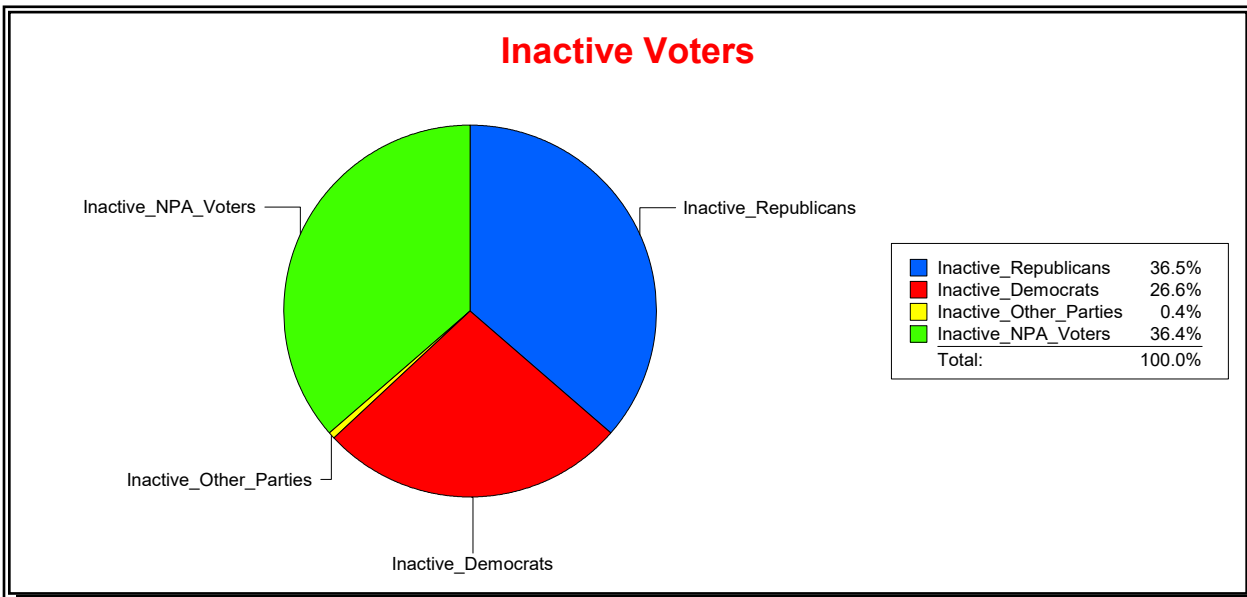

**Jennifer J Edwards**

Supervisor of Elections

Collier County

Date 5/1/2019

Time 09:12 AM

**Graphs of District Registration**

**Active Registered Voters**

**Inactive Voters**

<u>District</u>	<u>Total</u>	<u>Dems</u>	<u>Reps</u>	<u>NonP</u>	<u>Other</u>	<u>Total</u>	<u>Dems</u>	<u>Reps</u>	<u>NonP</u>	<u>Other</u>
<b>1st County Commission Dist</b>	44,758	10,271	23,990	10,198	299	6,872	1,831	2,510	2,503	28