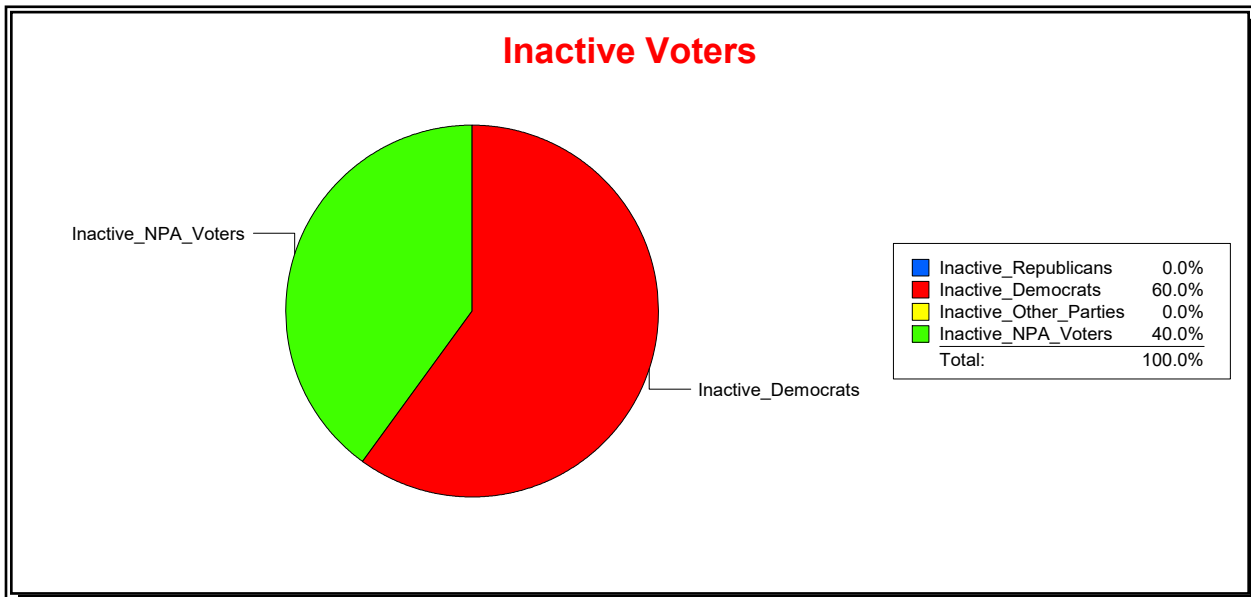

Jennifer J Edwards

Supervisor of Elections

Collier County

Date 5/1/2019

Time 09:12 AM

Graphs of District Registration

Active Registered Voters

Inactive Voters

District	Total	Dems	Reps	NonP	Other	Total	Dems	Reps	NonP	Other
Big Cypress CDD	0	0	0	0	0	5	3	0	2	0