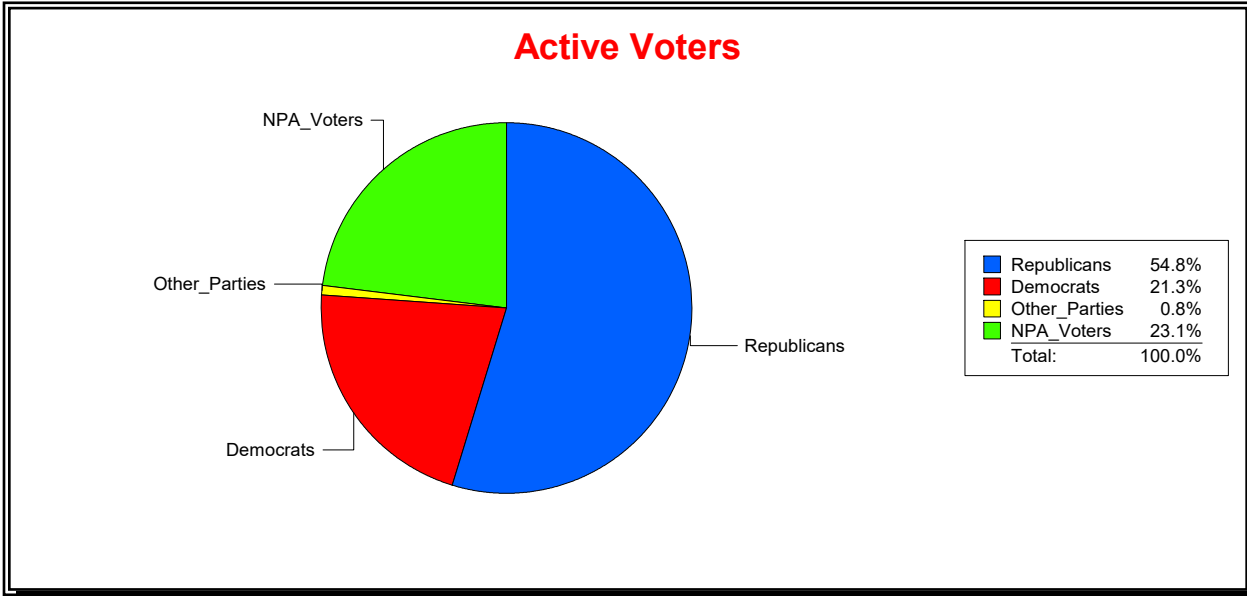

Graphs of District Registration

Active Registered Voters

Inactive Voters

District	Total	Dems	Reps	NonP	Other	Total	Dems	Reps	NonP	Other
4th County Commission Dist	39,199	8,367	21,472	9,058	302	6,257	1,537	2,412	2,282	26