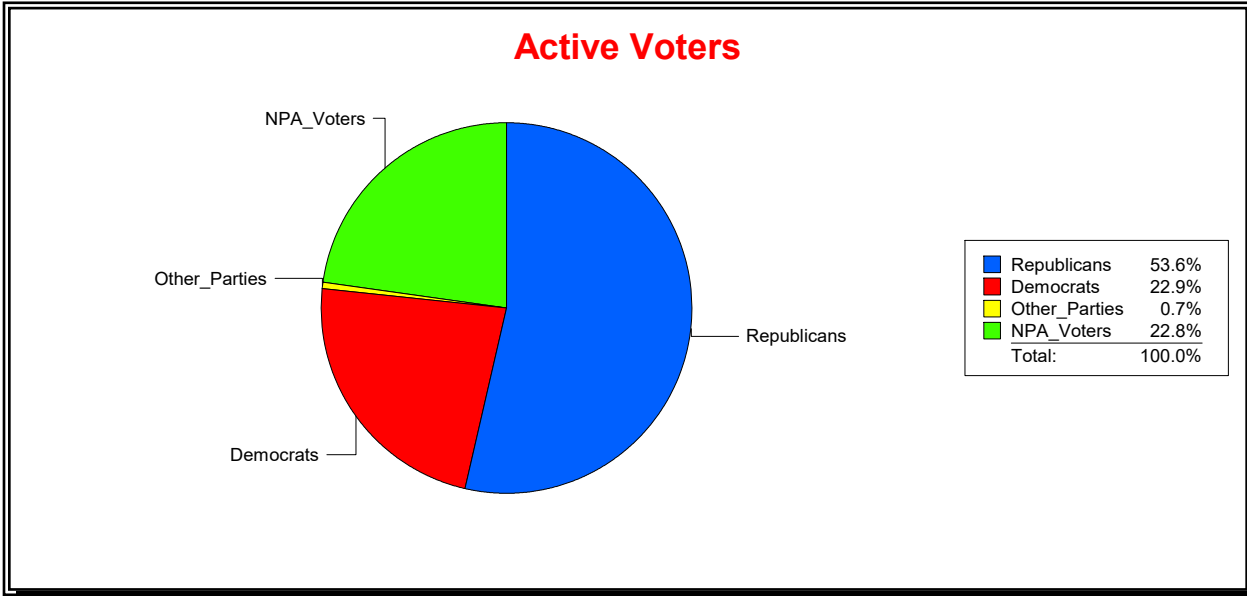

**Jennifer J Edwards**

Supervisor of Elections

Collier County

Date 5/1/2019

Time 09:12 AM

**Graphs of District Registration**

**Active Registered Voters**

**Inactive Voters**

<u>District</u>	<u>Total</u>	<u>Dems</u>	<u>Reps</u>	<u>NonP</u>	<u>Other</u>	<u>Total</u>	<u>Dems</u>	<u>Reps</u>	<u>NonP</u>	<u>Other</u>
<b>1st County Commission Dist</b>	44,758	10,271	23,990	10,198	299	6,872	1,831	2,510	2,503	28