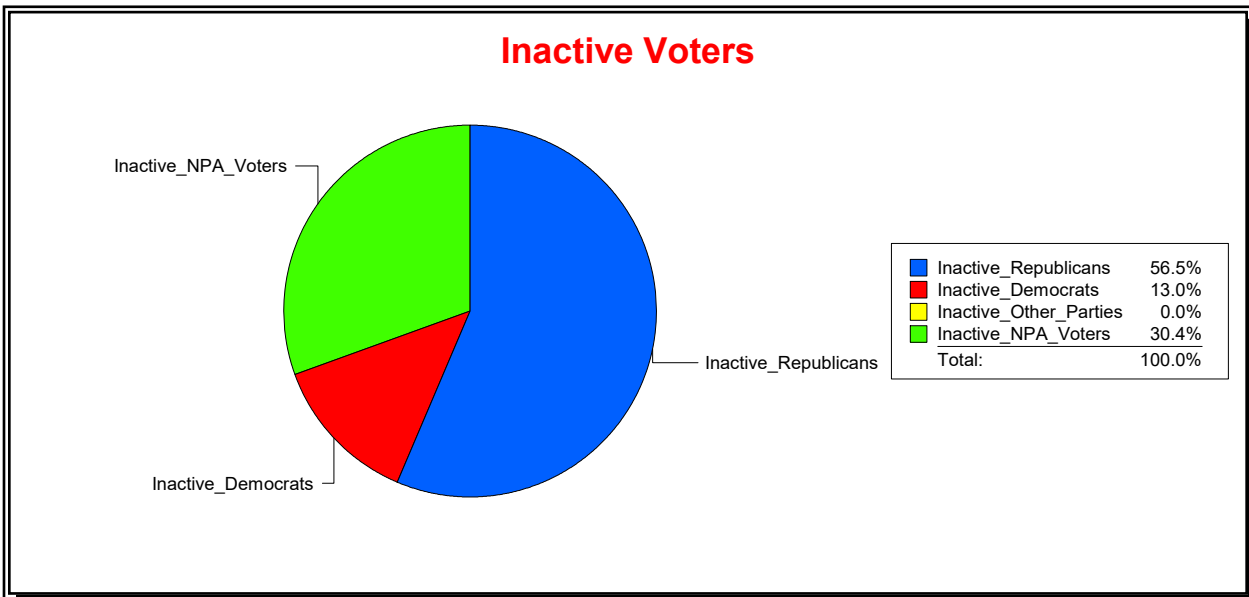

Graphs of District Registration

Active Registered Voters

Inactive Voters

District	Total	Dems	Reps	NonP	Other	Total	Dems	Reps	NonP	Other
Talis Park CDD	361	33	257	71	0	23	3	13	7	0