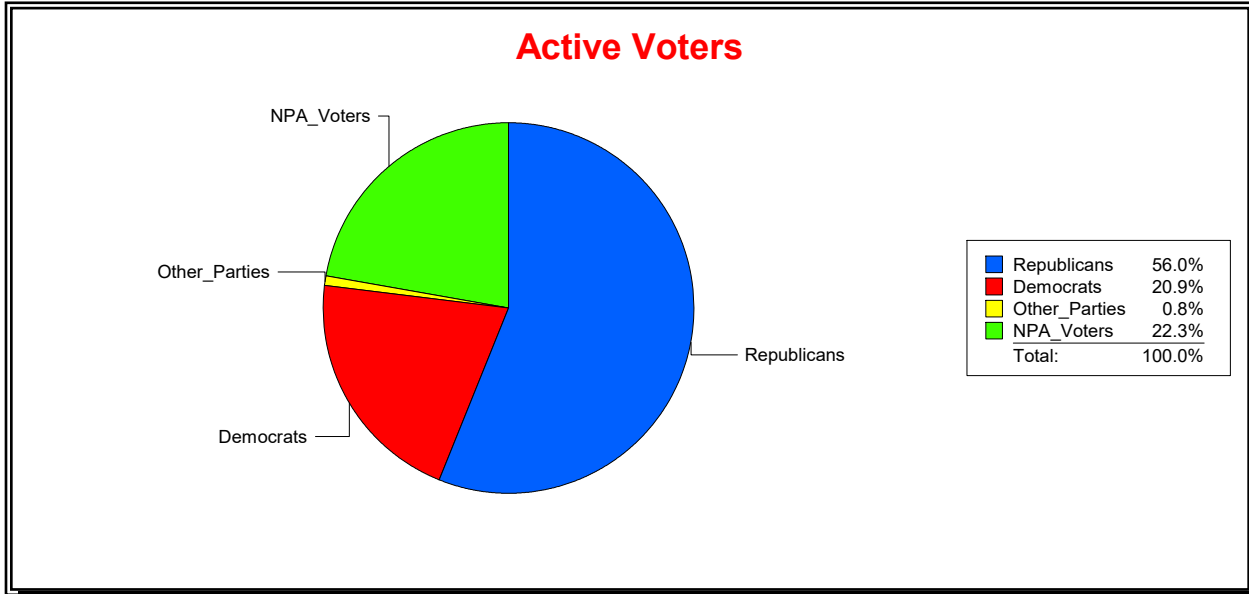

Graphs of District Registration

Active Registered Voters

Inactive Voters

District	Total	Dems	Reps	NonP	Other	Total	Dems	Reps	NonP	Other
2nd School Board District	44,646	9,336	24,994	9,967	349	6,333	1,387	2,642	2,282	22