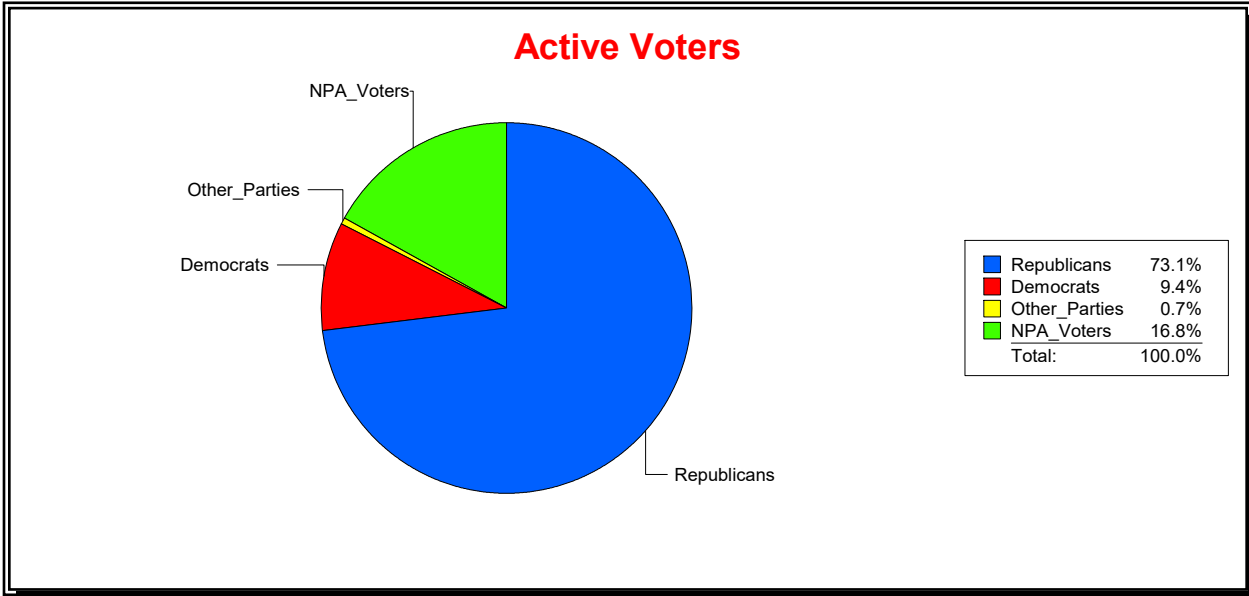

Supervisor of Elections

Collier County

Date 5/1/2019

Time 09:12 AM

Graphs of District Registration

Active Registered Voters

Inactive Voters

District	Total	Dems	Reps	NonP	Other	Total	Dems	Reps	NonP	Other
Mediterra South CDD	683	64	499	115	5	42	5	24	13	0