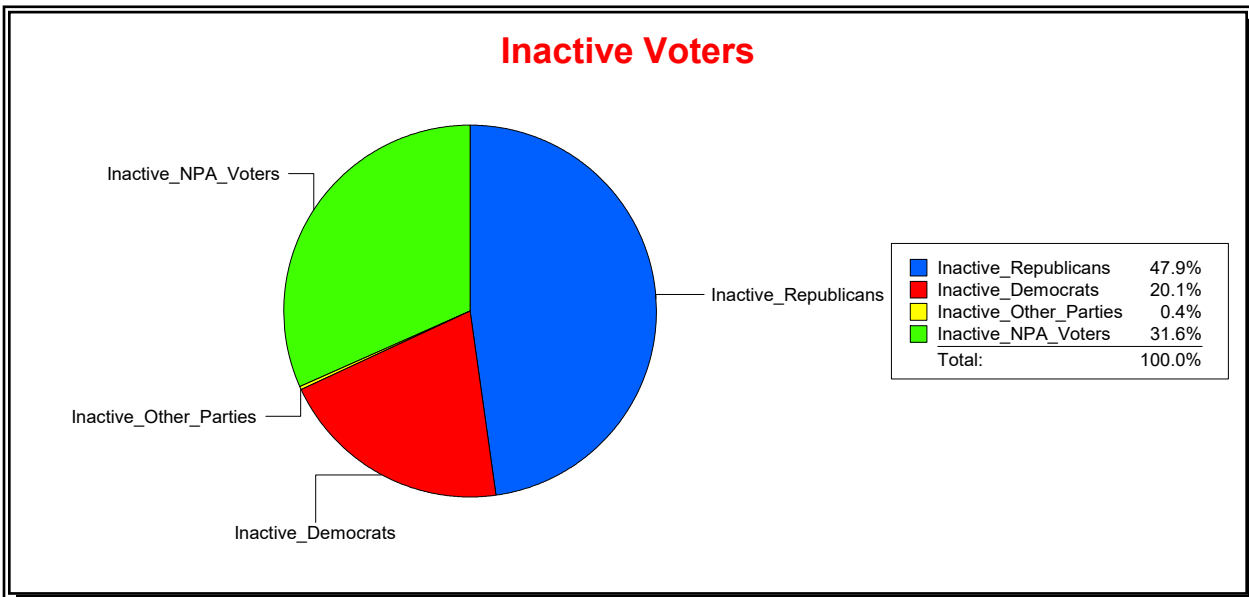

**Jennifer J Edwards**

Supervisor of Elections

Collier County

Date 5/1/2019

Time 09:12 AM

**Graphs of District Registration**

District	Active Registered Voters					Inactive Voters				
	Total	Dems	Reps	NonP	Other	Total	Dems	Reps	NonP	Other
<b>Lely CDD</b>	2,080	407	1,185	479	9	234	47	112	74	1