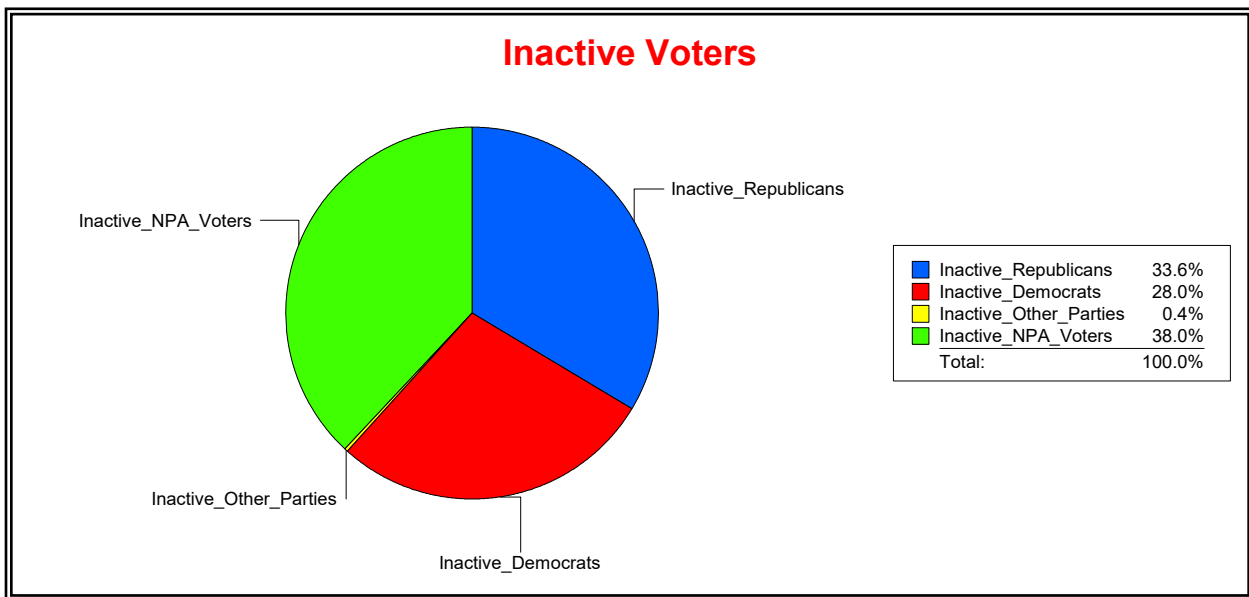

Graphs of District Registration

Active Registered Voters

Inactive Voters

District	Total	Dems	Reps	NonP	Other	Total	Dems	Reps	NonP	Other
County	169,649	41,571	85,637	41,073	1,368	32,750	9,183	10,999	12,441	127