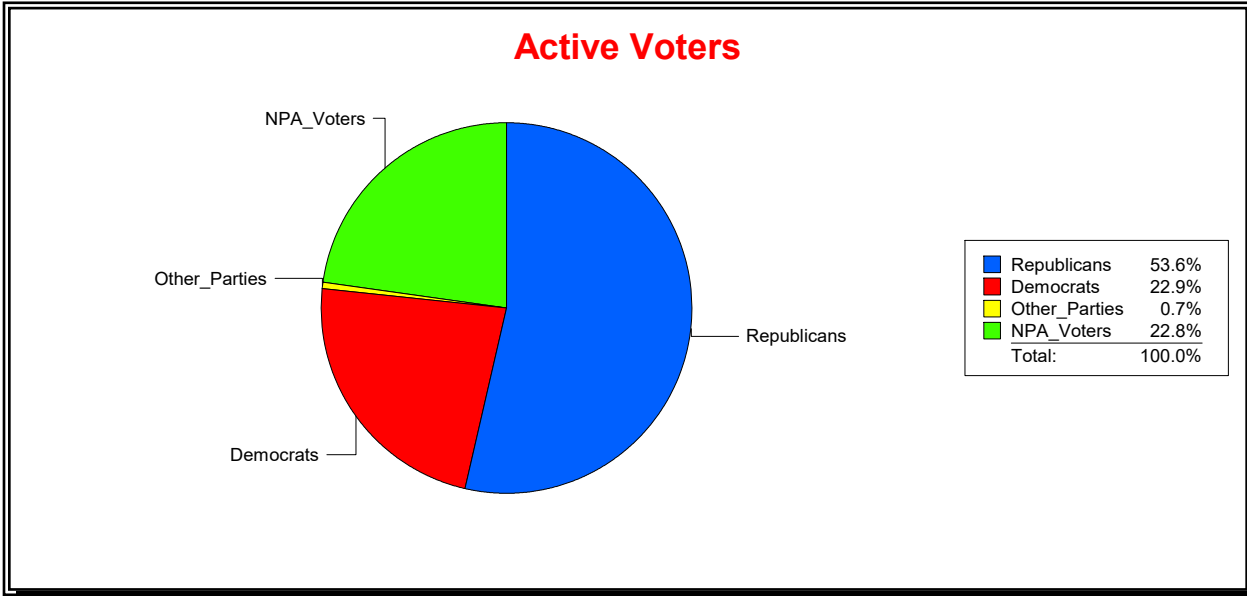

Graphs of District Registration

Active Registered Voters

Inactive Voters

District	Total	Dems	Reps	NonP	Other	Total	Dems	Reps	NonP	Other
1st School Board District	44,758	10,271	23,990	10,198	299	6,872	1,831	2,510	2,503	28