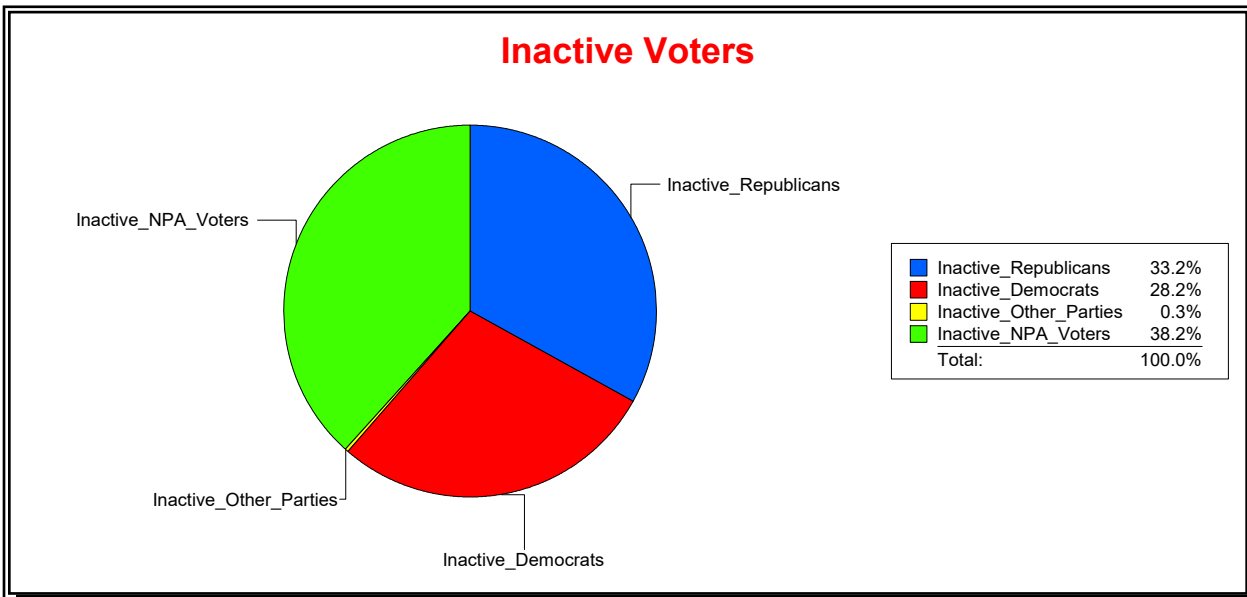

Jennifer J Edwards

Supervisor of Elections

Collier County

Date 5/1/2019

Time 09:12 AM

Graphs of District Registration

Active Registered Voters

Inactive Voters

<u>District</u>	<u>Total</u>	<u>Dems</u>	<u>Reps</u>	<u>NonP</u>	<u>Other</u>	<u>Total</u>	<u>Dems</u>	<u>Reps</u>	<u>NonP</u>	<u>Other</u>
East Naples Fire Department	45,003	11,642	21,996	11,020	345	8,008	2,262	2,658	3,061	27