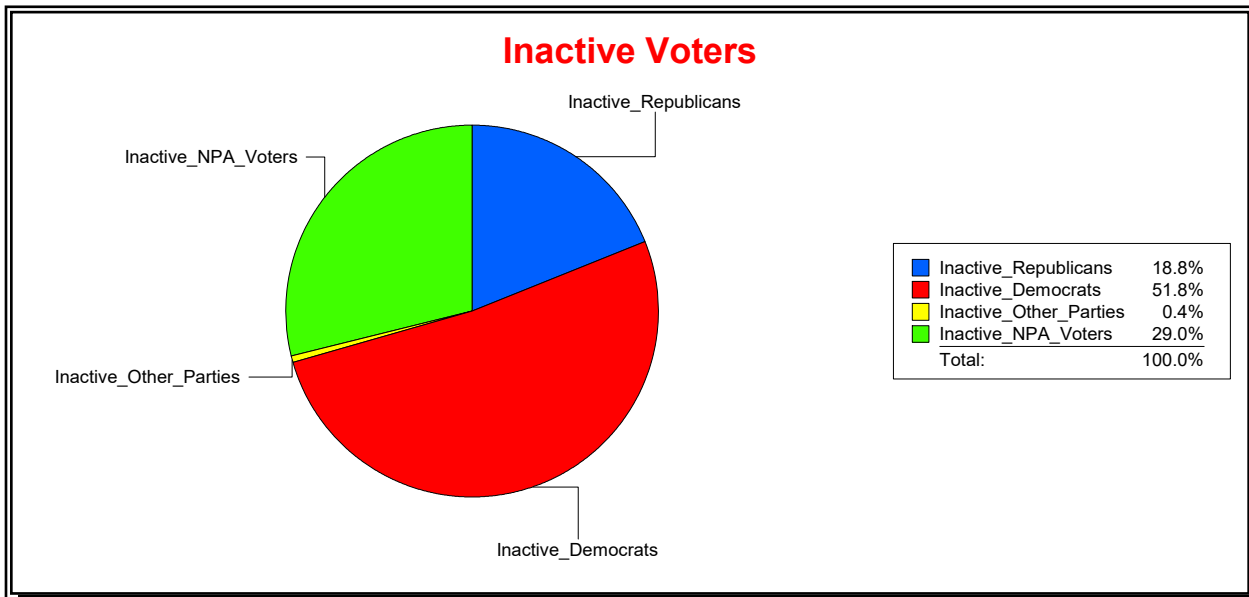

Graphs of District Registration

Active Registered Voters

Inactive Voters

District	Total	Dems	Reps	NonP	Other	Total	Dems	Reps	NonP	Other
Immokalee Fire Department	6,378	2,745	2,060	1,538	35	2,436	1,263	457	707	9