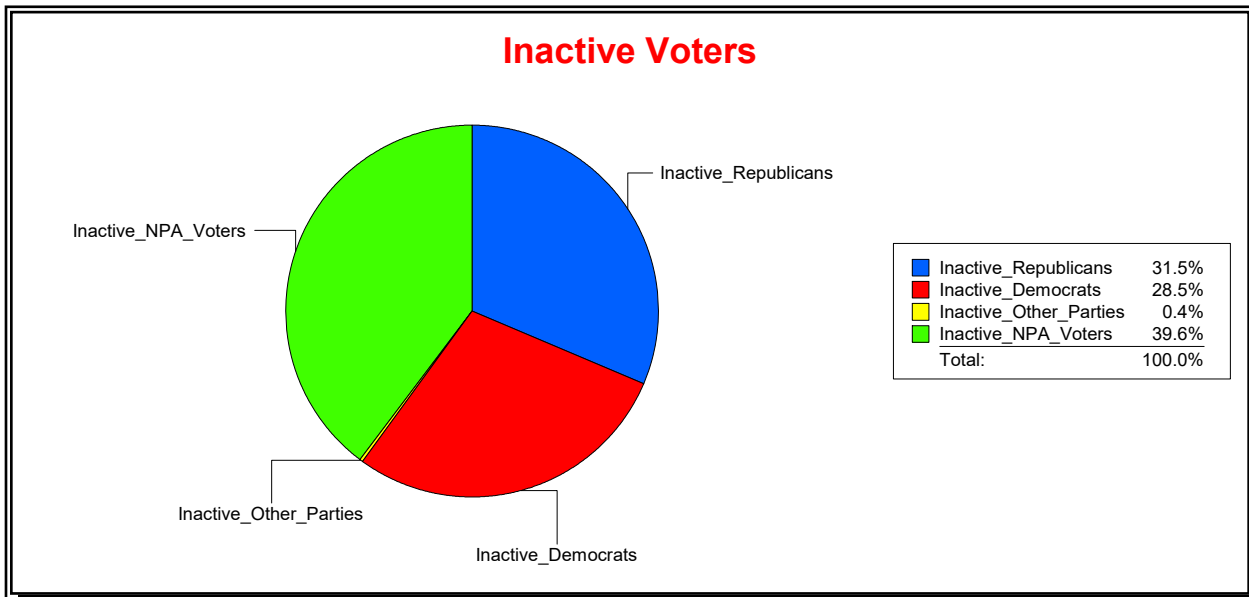

Jennifer J Edwards

Supervisor of Elections

Collier County

Date 5/1/2019

Time 09:12 AM

Graphs of District Registration

Active Registered Voters

Inactive Voters

District	Total	Dems	Reps	NonP	Other	Total	Dems	Reps	NonP	Other
3rd County Commission Dist	37,047	9,310	18,214	9,212	311	7,387	2,106	2,327	2,927	27

Graphs of District Registration

Active Registered Voters