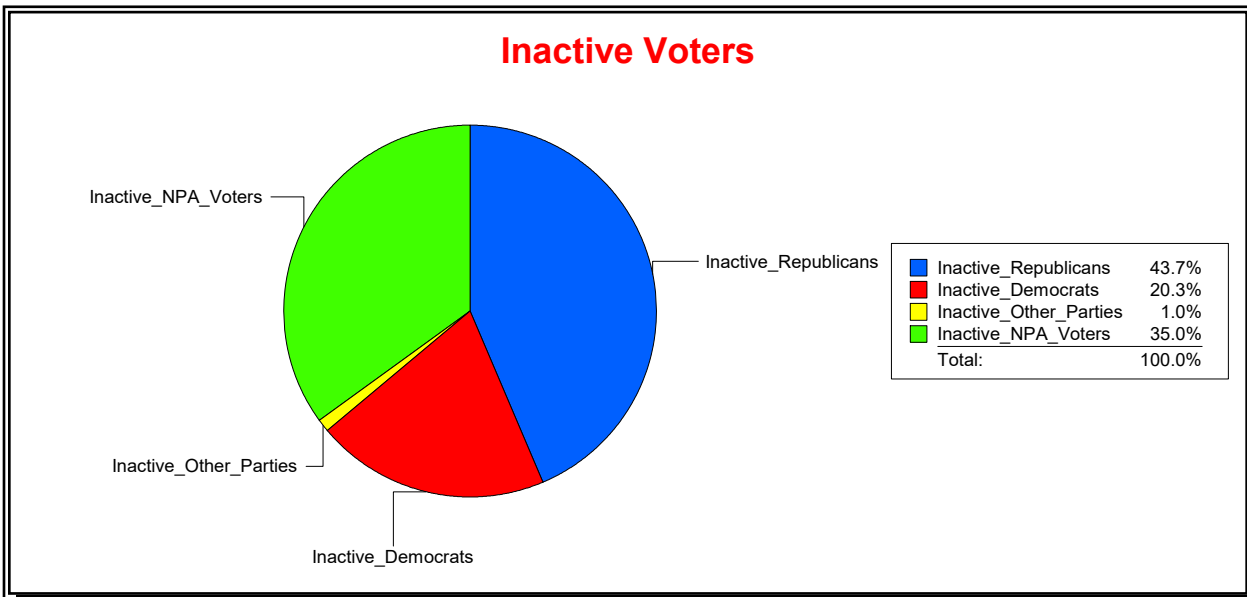

Active Registered Voters

Inactive Voters

District	Total	Dems	Reps	NonP	Other	Total	Dems	Reps	NonP	Other
Verona Walk CDD	2,057	494	1,077	476	10	197	40	86	69	2

Jennifer J Edwards

Supervisor of Elections

Collier County