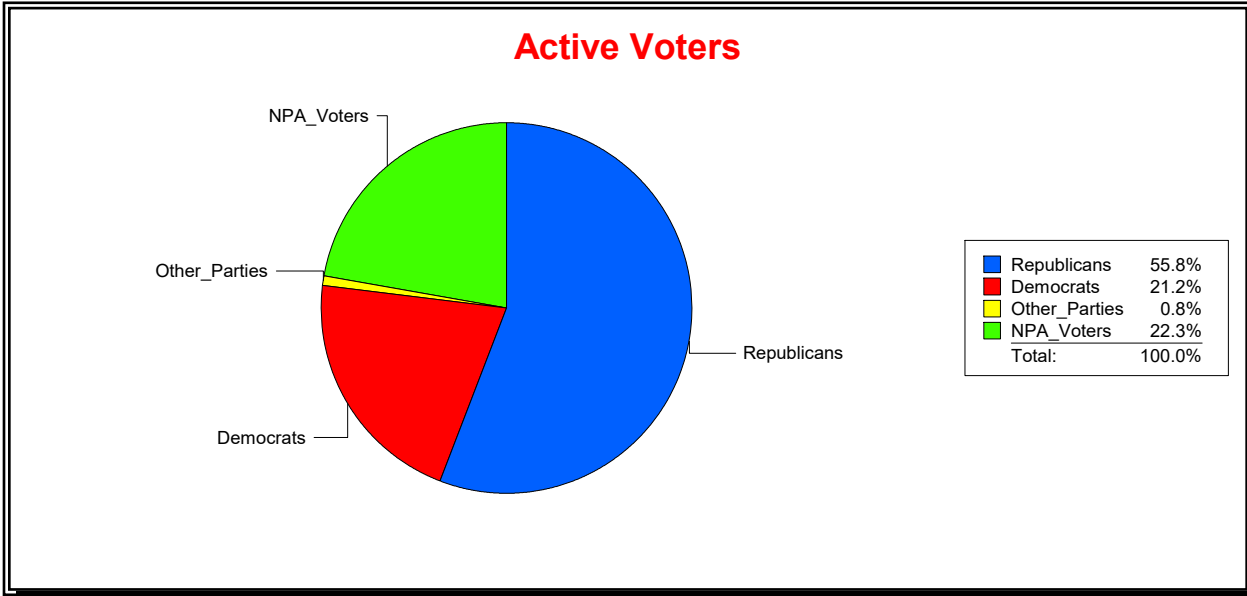

Jennifer J Edwards

Supervisor of Elections

Collier County

Date 5/1/2019

Time 09:12 AM

Graphs of District Registration

Active Registered Voters

Inactive Voters

<u>District</u>	<u>Total</u>	<u>Dems</u>	<u>Reps</u>	<u>NonP</u>	<u>Other</u>	<u>Total</u>	<u>Dems</u>	<u>Reps</u>	<u>NonP</u>	<u>Other</u>
19th U.S. Congressional Dist	104,566	22,188	58,308	23,279	791	15,895	3,824	6,254	5,756	61