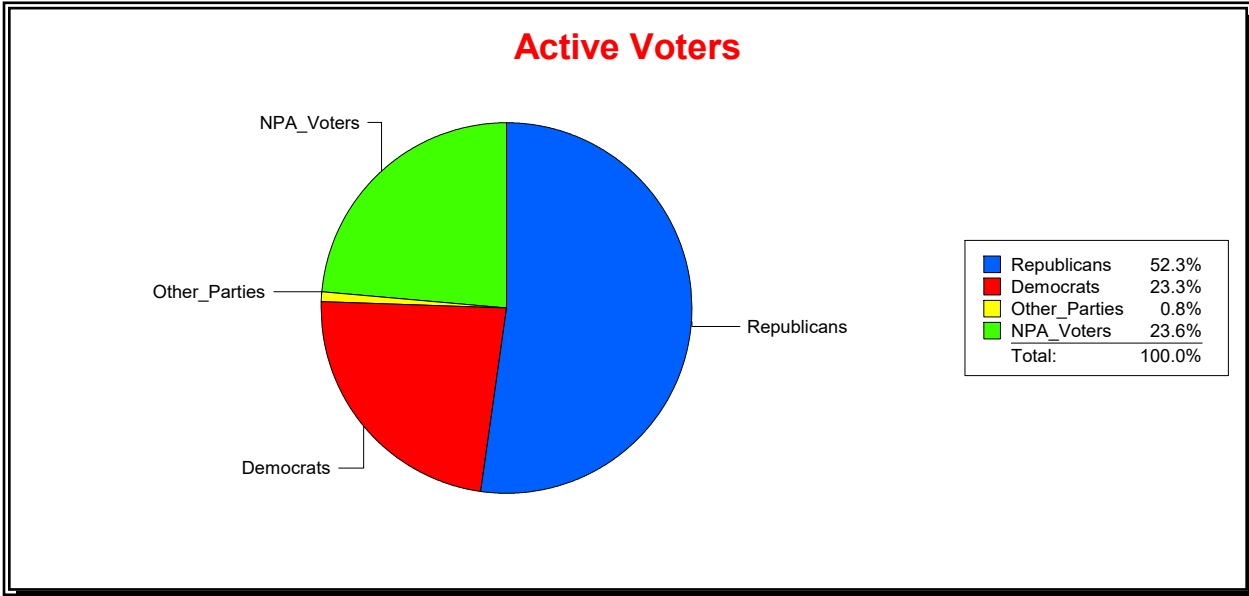

Jennifer J Edwards

Supervisor of Elections

Collier County

Date 5/1/2019

Time 09:12 AM

Graphs of District Registration

Active Registered Voters

Inactive Voters

<u>District</u>	<u>Total</u>	<u>Dems</u>	<u>Reps</u>	<u>NonP</u>	<u>Other</u>	<u>Total</u>	<u>Dems</u>	<u>Reps</u>	<u>NonP</u>	<u>Other</u>
Collier County	196,605	45,829	102,906	46,350	1,520	35,779	9,769	12,517	13,354	139