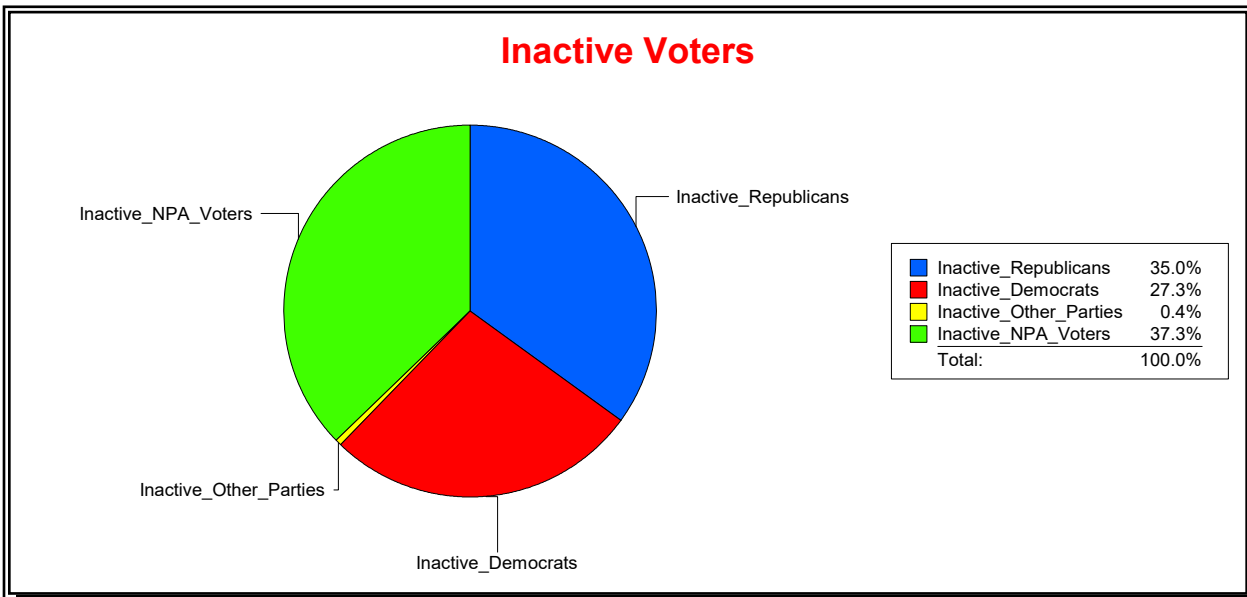

District	Total	Dems	Reps	NonP	Other	Total	Dems	Reps	NonP	Other
<b>28th Florida Senatorial Dist</b>	196,605	45,829	102,906	46,350	1,520	35,779	9,769	12,517	13,354	139

Jennifer J Edwards

Supervisor of Elections