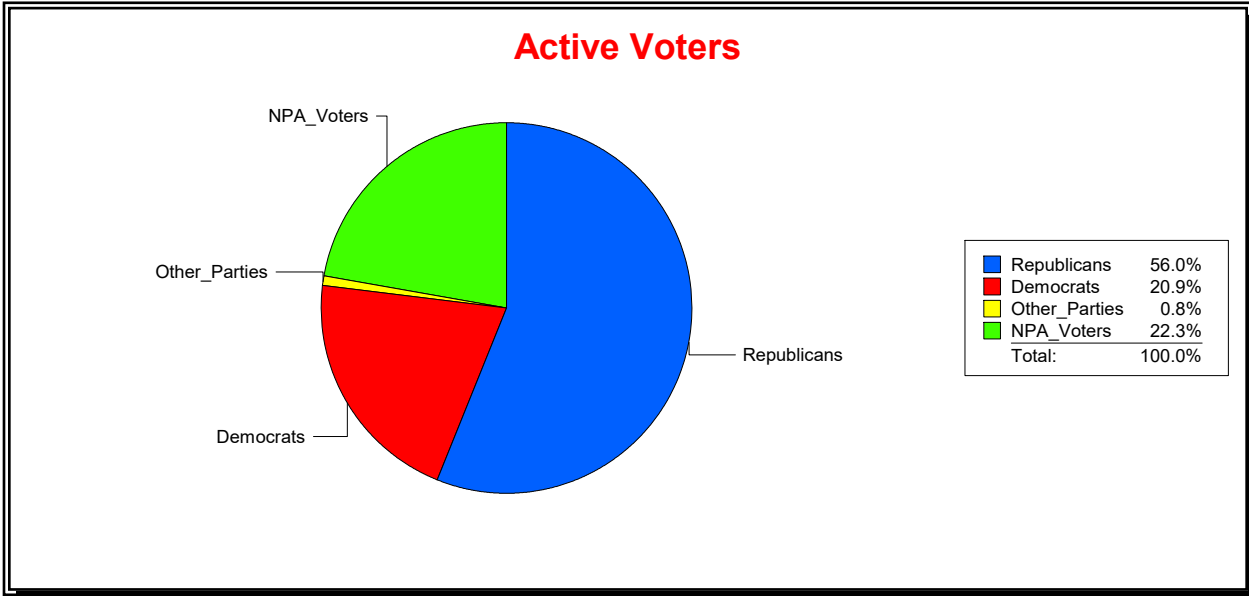

<u>District</u>	<u>Total</u>	<u>Dems</u>	<u>Reps</u>	<u>NonP</u>	<u>Other</u>	<u>Total</u>	<u>Dems</u>	<u>Reps</u>	<u>NonP</u>	<u>Other</u>
<b>1st County Commission Dist</b>	44,758	10,271	23,990	10,198	299	6,872	1,831	2,510	2,503	28

Graphs of District Registration

Active Registered Voters

Inactive Voters

District	Total	Dems	Reps	NonP	Other	Total	Dems	Reps	NonP	Other
2nd County Commission Dist	44,646	9,336	24,994	9,967	349	6,333	1,387	2,642	2,282	22