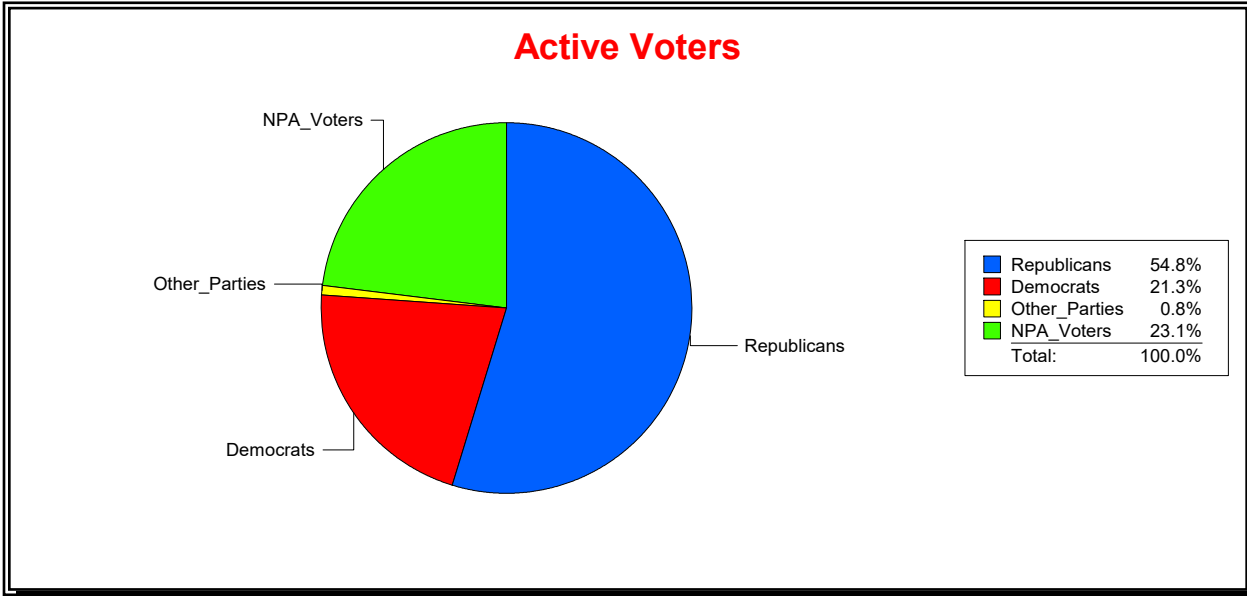

Jennifer J Edwards

Supervisor of Elections

Collier County

Date 5/1/2019

Time 09:12 AM

Graphs of District Registration

Active Registered Voters

Inactive Voters

<u>District</u>	<u>Total</u>	<u>Dems</u>	<u>Reps</u>	<u>NonP</u>	<u>Other</u>	<u>Total</u>	<u>Dems</u>	<u>Reps</u>	<u>NonP</u>	<u>Other</u>
4th School Board District	39,199	8,367	21,472	9,058	302	6,257	1,537	2,412	2,282	26