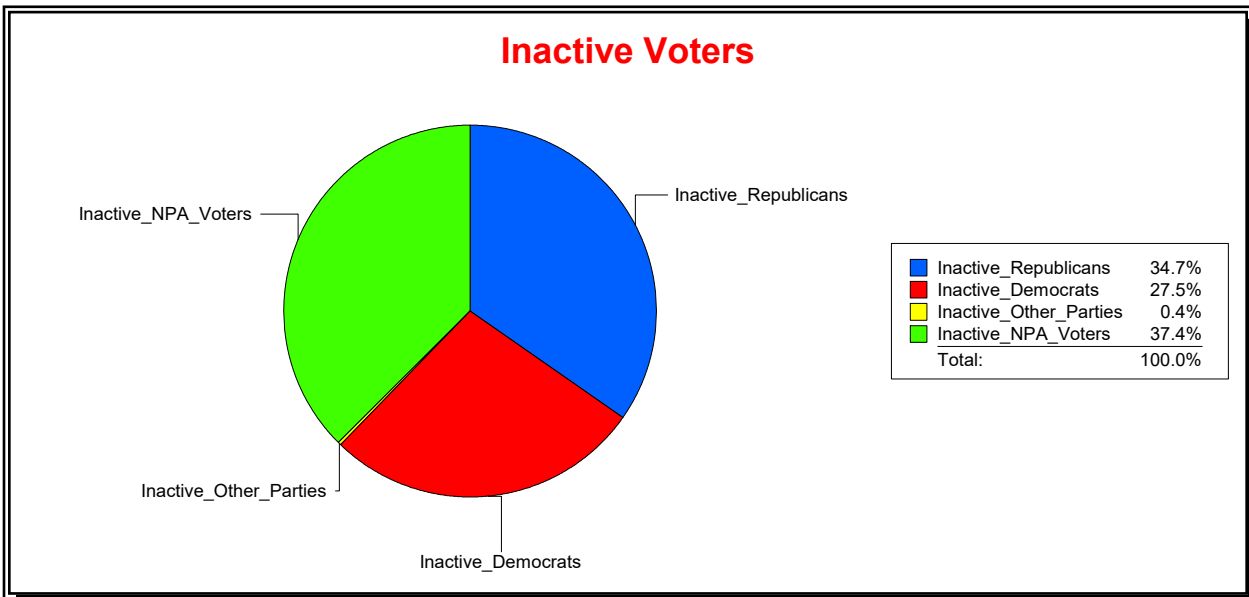

District	Total	Dems	Reps	NonP	Other	Total	Dems	Reps	NonP	Other
<b>Mosquito Control District</b>	191,757	44,822	100,227	45,232	1,476	34,991	9,608	12,152	13,096	135

Graphs of District Registration

Active Registered Voters