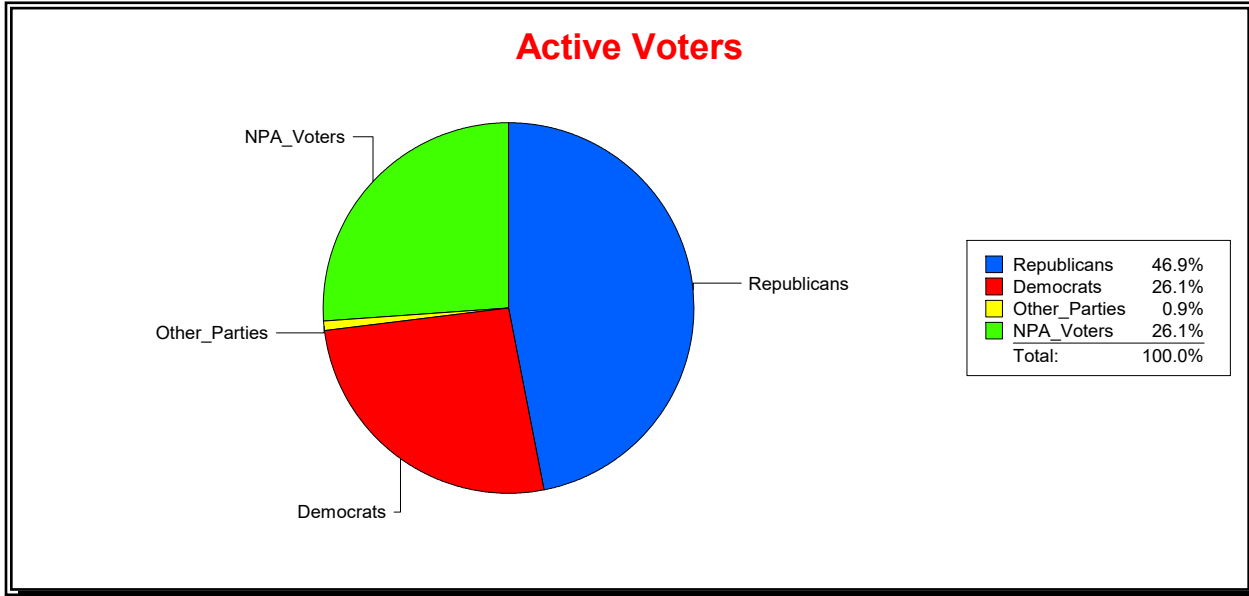

Graphs of District Registration

Active Registered Voters

Inactive Voters

District	Total	Dems	Reps	NonP	Other	Total	Dems	Reps	NonP	Other
Golden Gate Fire Department	38,697	10,105	18,132	10,118	342	9,459	2,681	2,881	3,860	37