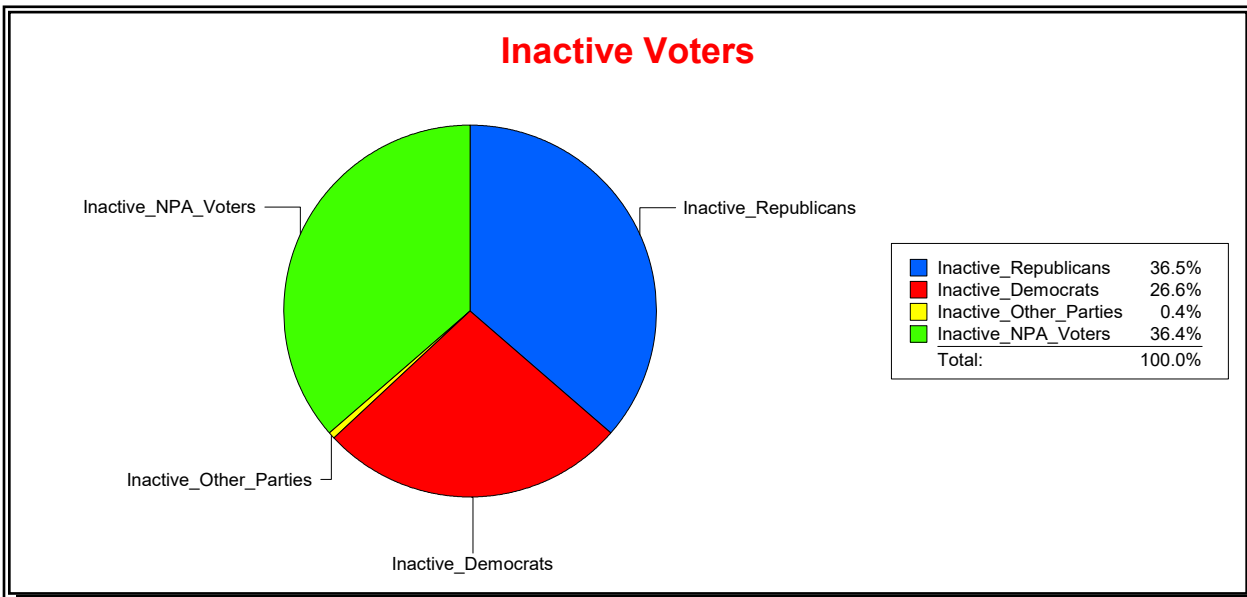

Graphs of District Registration

Active Registered Voters

Inactive Voters

District	Total	Dems	Reps	NonP	Other	Total	Dems	Reps	NonP	Other
1st School Board District	44,758	10,271	23,990	10,198	299	6,872	1,831	2,510	2,503	28