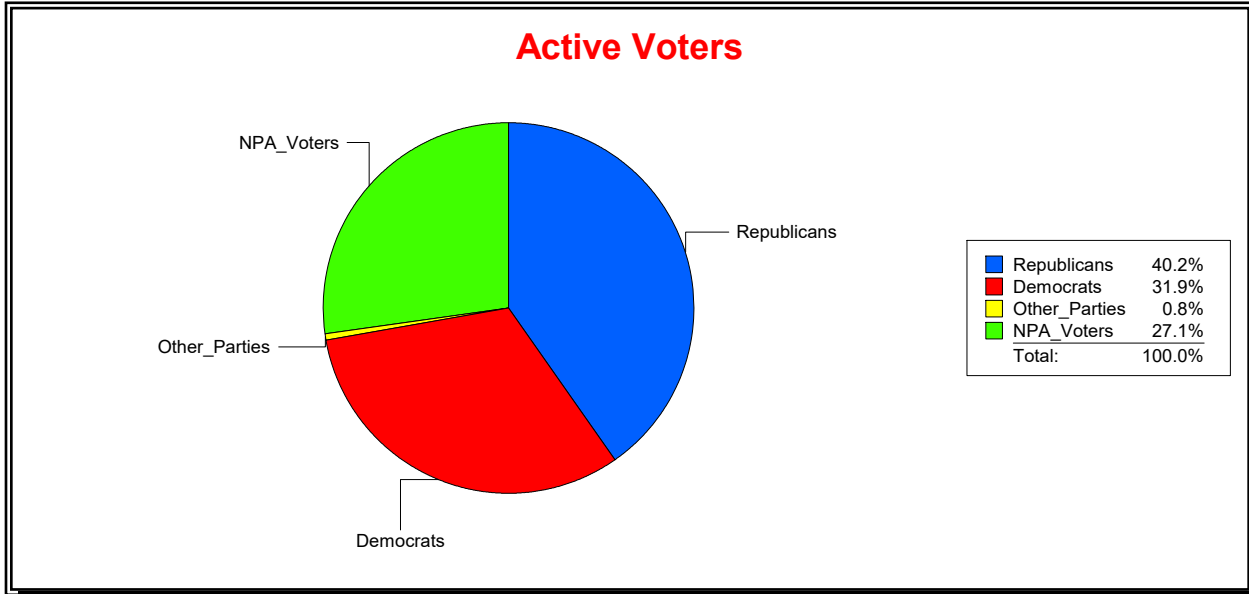

District	Total	Dems	Reps	NonP	Other	Total	Dems	Reps	NonP	Other
105th Florida House District	21,309	6,798	8,573	5,776	162	6,217	2,039	1,533	2,628	17

Jennifer J Edwards

Supervisor of Elections

Collier County