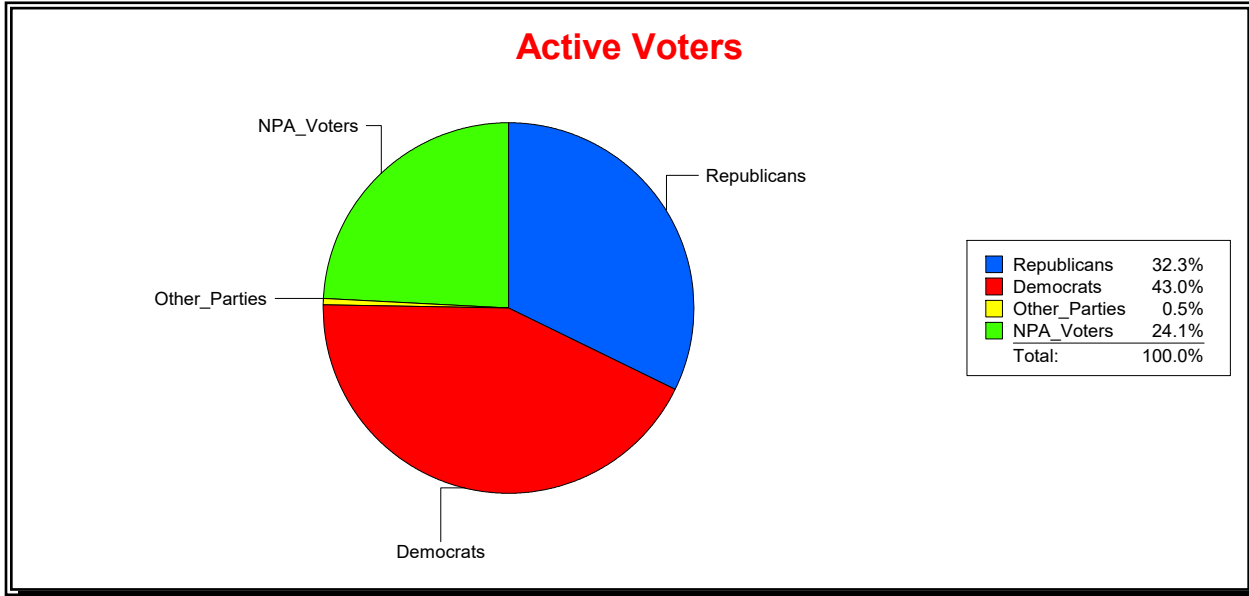

Graphs of District Registration

Active Registered Voters

Inactive Voters

District	Total	Dems	Reps	NonP	Other	Total	Dems	Reps	NonP	Other
Immokalee Fire Department	6,378	2,745	2,060	1,538	35	2,436	1,263	457	707	9