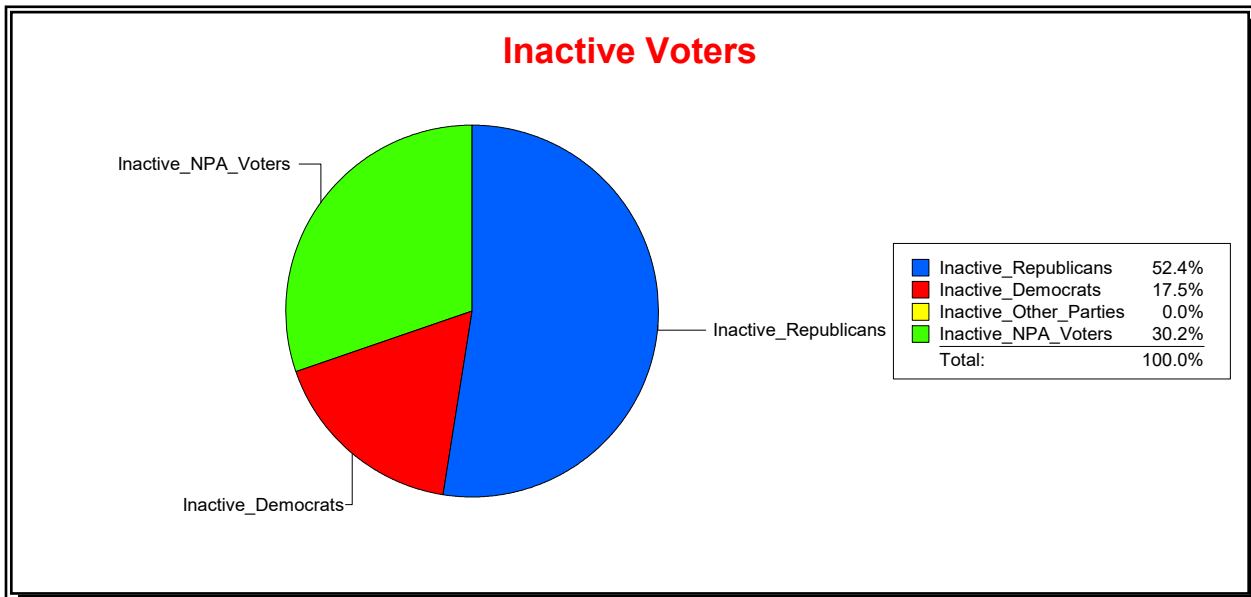

Supervisor of Elections

Collier County

Date 5/1/2019

Time 09:12 AM

**Graphs of District Registration**

District	Active Registered Voters					Inactive Voters				
	Total	Dems	Reps	NonP	Other	Total	Dems	Reps	NonP	Other
<b>Quarry CDD</b>	899	117	623	151	8	63	11	33	19	0