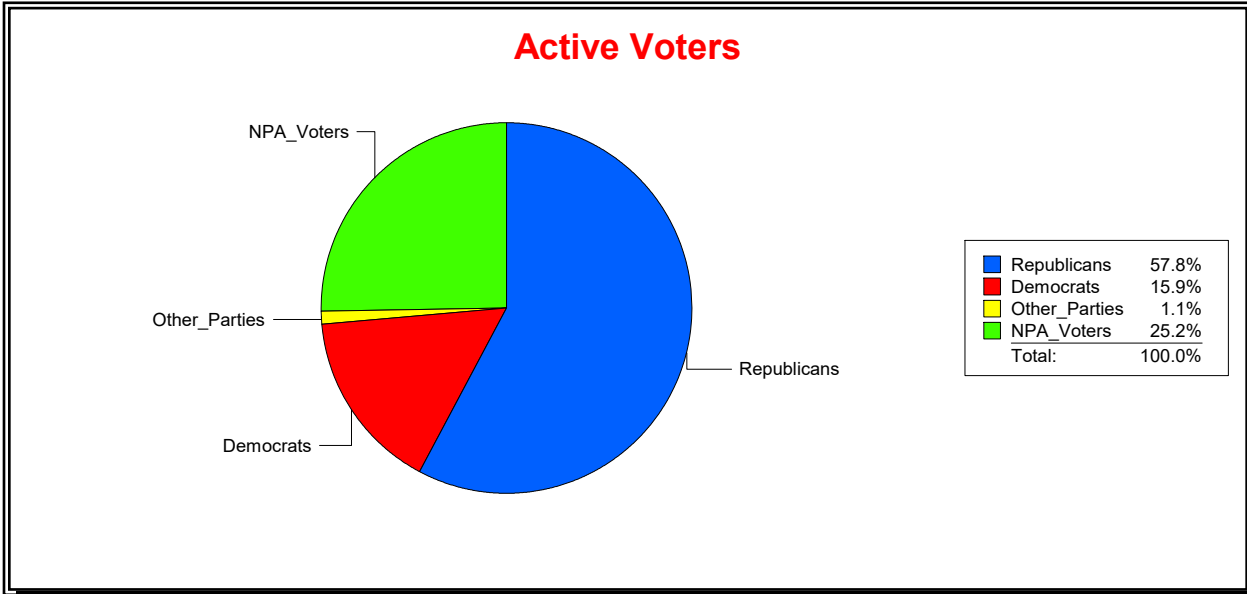

Graphs of District Registration

Active Registered Voters

Inactive Voters

District	Total	Dems	Reps	NonP	Other	Total	Dems	Reps	NonP	Other
Parklands Collier CDD	472	75	273	119	5	14	3	3	7	1