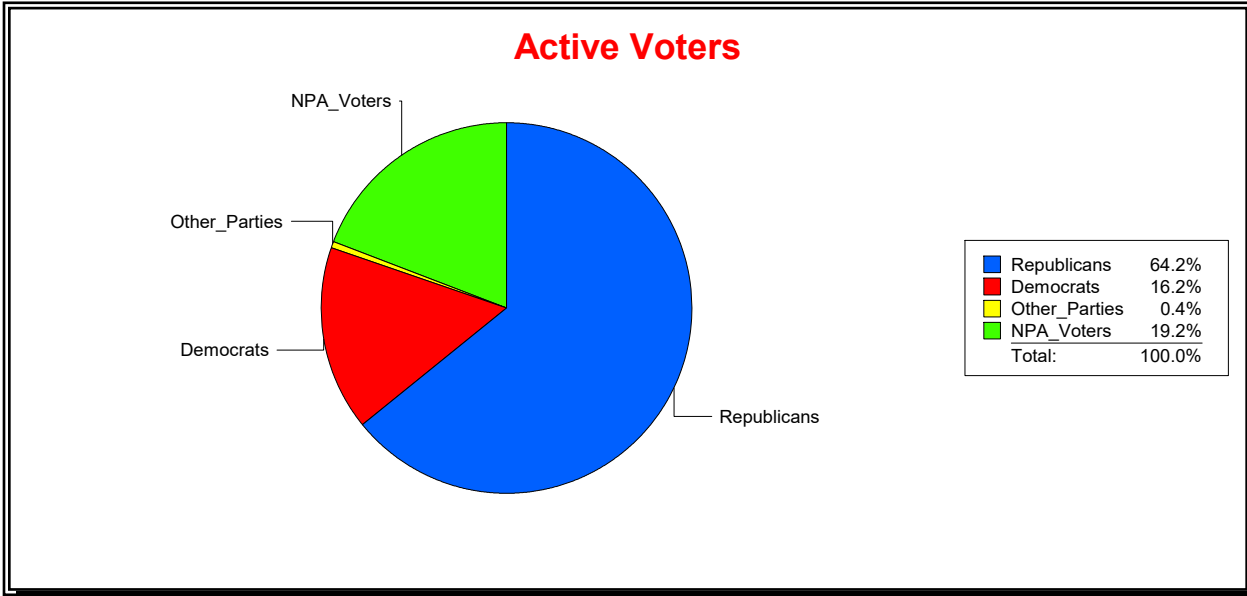

Graphs of District Registration

Active Registered Voters

Inactive Voters

District	Total	Dems	Reps	NonP	Other	Total	Dems	Reps	NonP	Other
Fiddlers Creek CDD	1,199	194	770	230	5	95	17	50	27	1