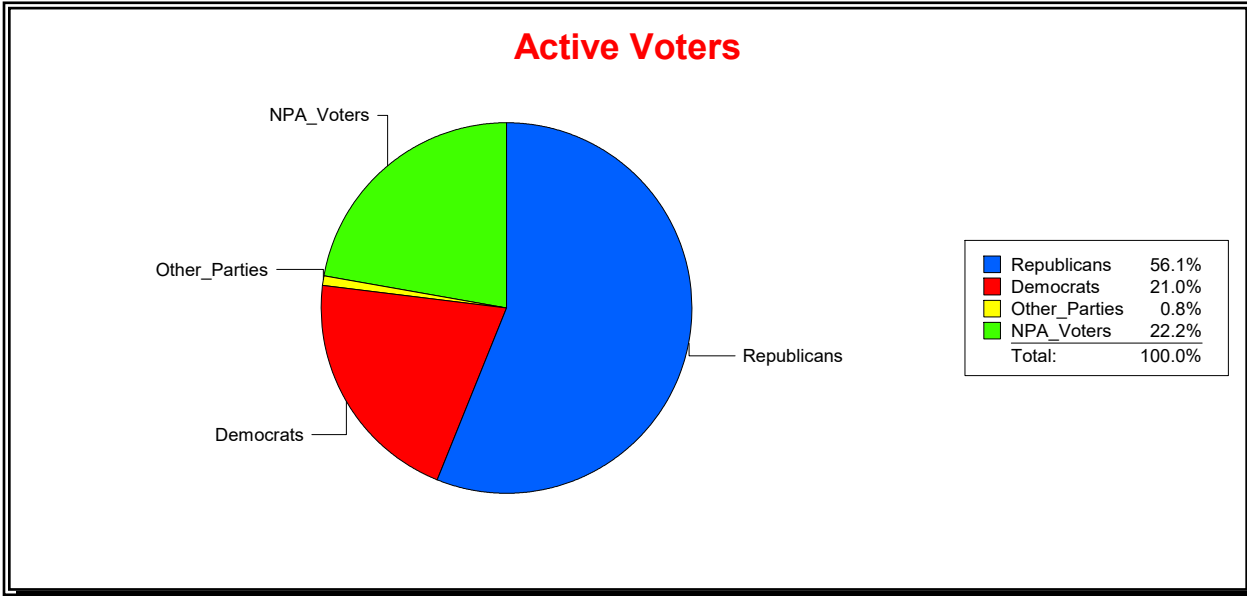

Date 5/1/2019

Time 09:12 AM

Graphs of District Registration

Active Registered Voters

Inactive Voters

District	Total	Dems	Reps	NonP	Other	Total	Dems	Reps	NonP	Other
106th Florida House District	105,819	22,182	59,375	23,460	802	15,522	3,602	6,335	5,523	62