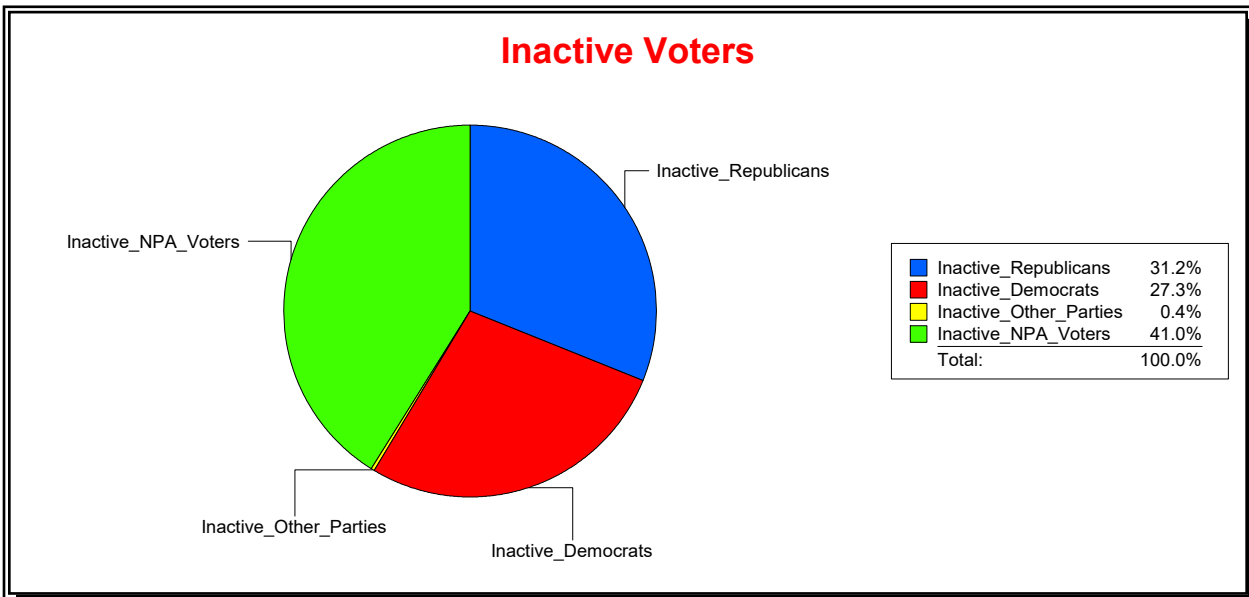

Graphs of District Registration

Active Registered Voters

Inactive Voters

District	Total	Dems	Reps	NonP	Other	Total	Dems	Reps	NonP	Other
Big Corkscrew Island Fire Dept	10,317	2,664	4,904	2,665	84	2,882	788	899	1,183	12