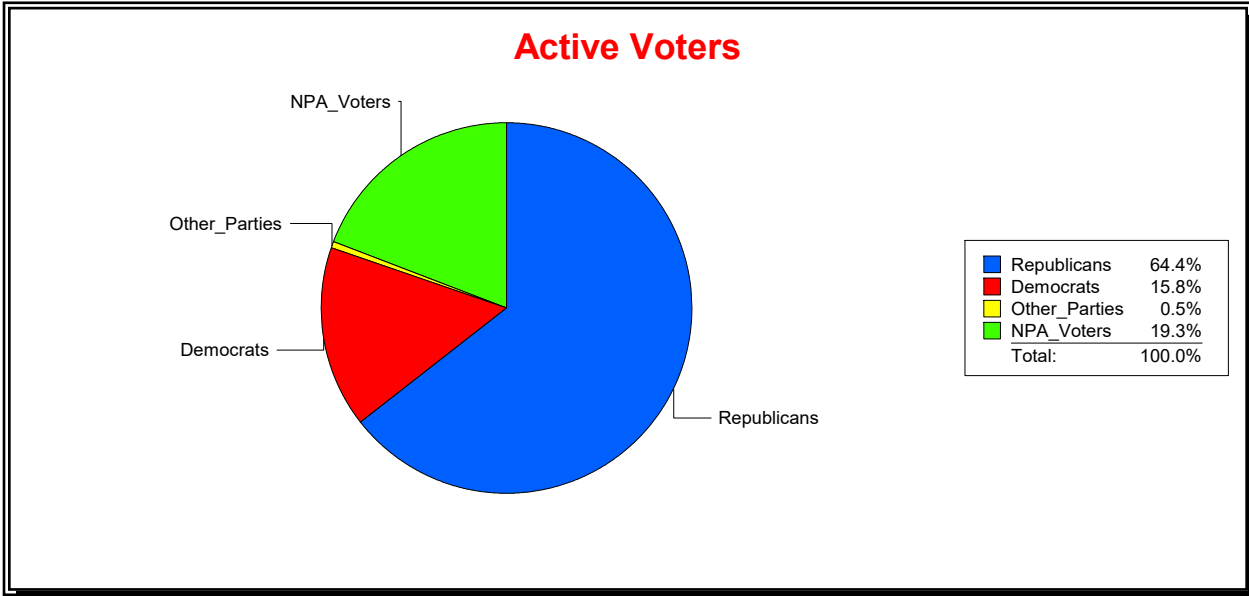

Collier County

Date 5/1/2019

Time 09:12 AM

Graphs of District Registration

Active Registered Voters

Inactive Voters

District	Total	Dems	Reps	NonP	Other	Total	Dems	Reps	NonP	Other
Marco Island	12,113	1,910	7,804	2,336	63	1,409	262	718	423	6