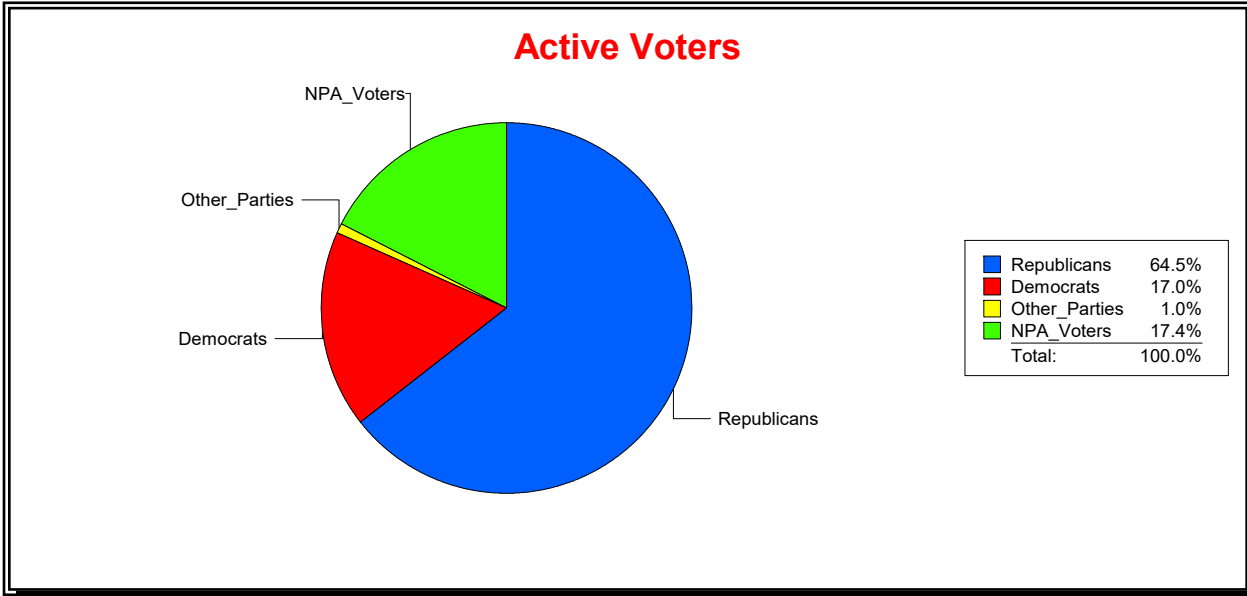

Jennifer J Edwards

Supervisor of Elections

Collier County

Date 5/1/2019

Time 09:12 AM

Graphs of District Registration

Active Registered Voters

Inactive Voters

<u>District</u>	<u>Total</u>	<u>Dems</u>	<u>Reps</u>	<u>NonP</u>	<u>Other</u>	<u>Total</u>	<u>Dems</u>	<u>Reps</u>	<u>NonP</u>	<u>Other</u>
Cedar Hammock CDD	488	83	315	85	5	37	11	20	6	0