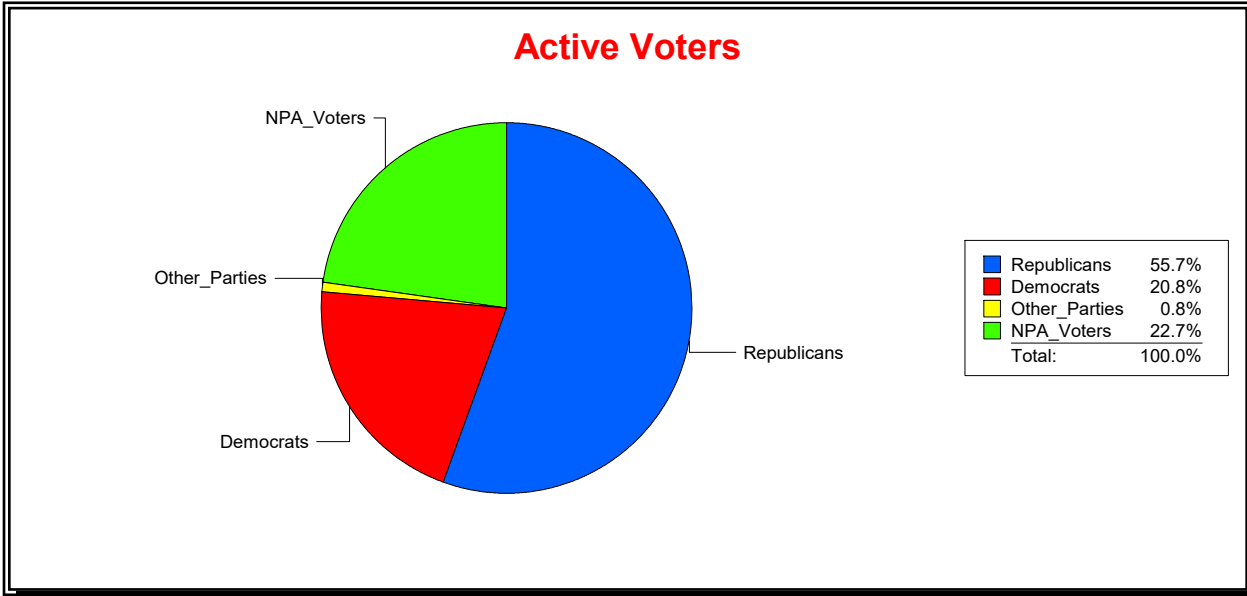

Graphs of District Registration

Active Registered Voters

Inactive Voters

District	Total	Dems	Reps	NonP	Other	Total	Dems	Reps	NonP	Other
North Naples Fire Department	68,061	14,160	37,893	15,457	551	9,702	2,123	4,001	3,539	39