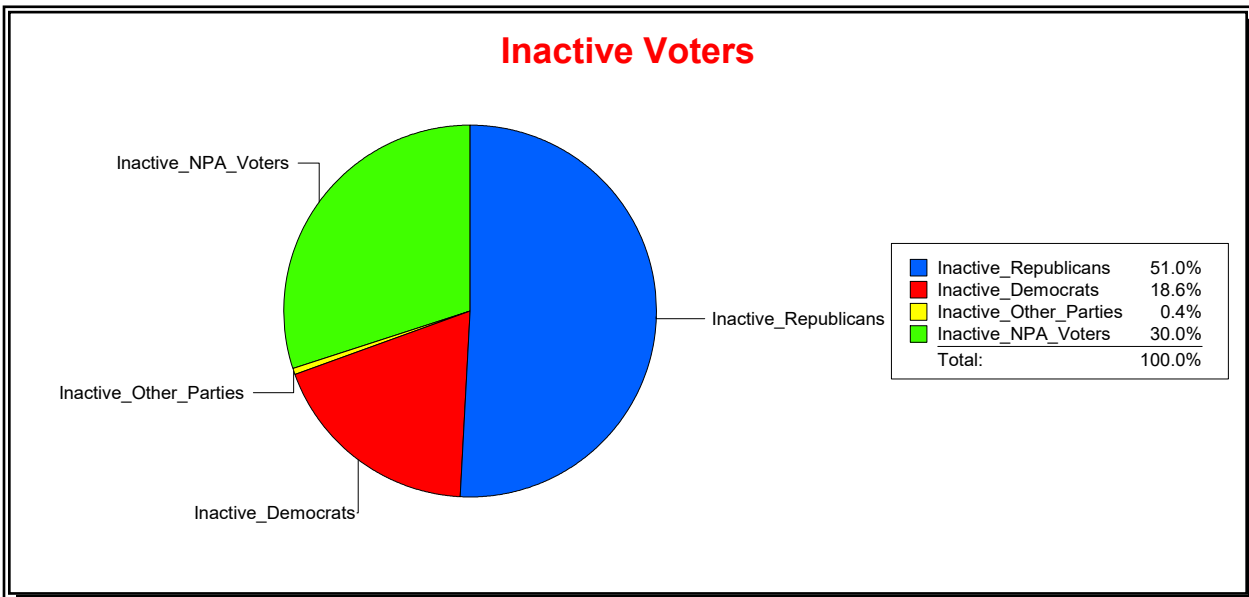

Collier County

Date 5/1/2019

Time 09:12 AM

Graphs of District Registration

Active Registered Voters

Inactive Voters

District	Total	Dems	Reps	NonP	Other	Total	Dems	Reps	NonP	Other
Marco Island	12,113	1,910	7,804	2,336	63	1,409	262	718	423	6