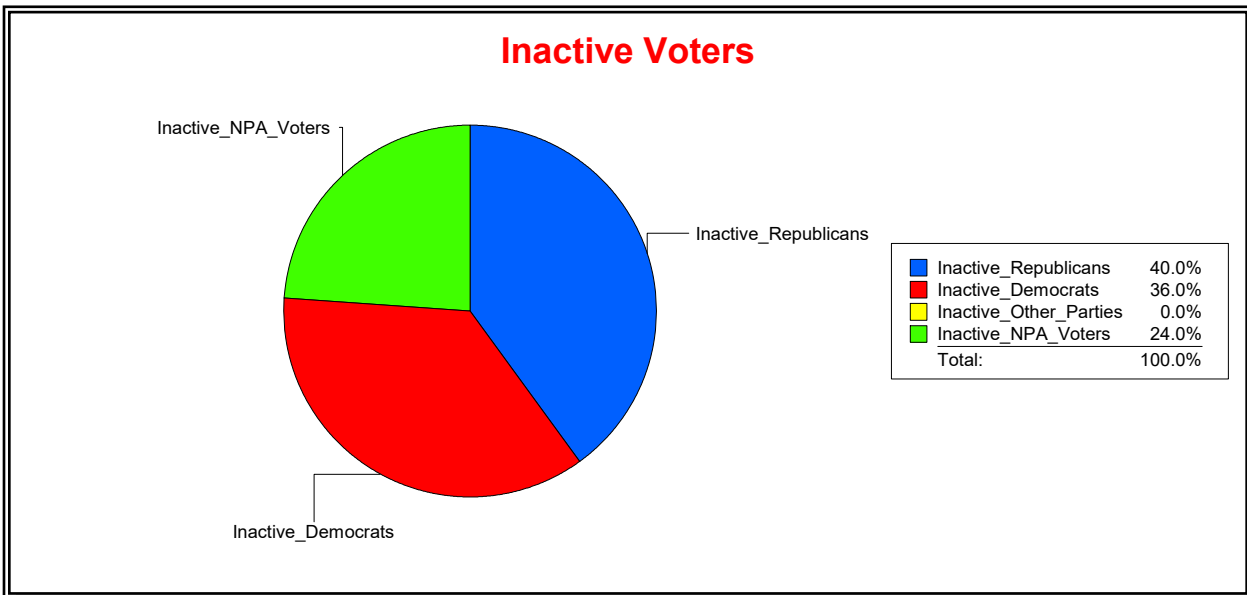

Supervisor of Elections

Collier County

Date 5/1/2019

Time 09:12 AM

Graphs of District Registration

Active Registered Voters

Inactive Voters

District	Total	Dems	Reps	NonP	Other	Total	Dems	Reps	NonP	Other
Naples Heritage CDD	570	105	322	140	3	25	9	10	6	0