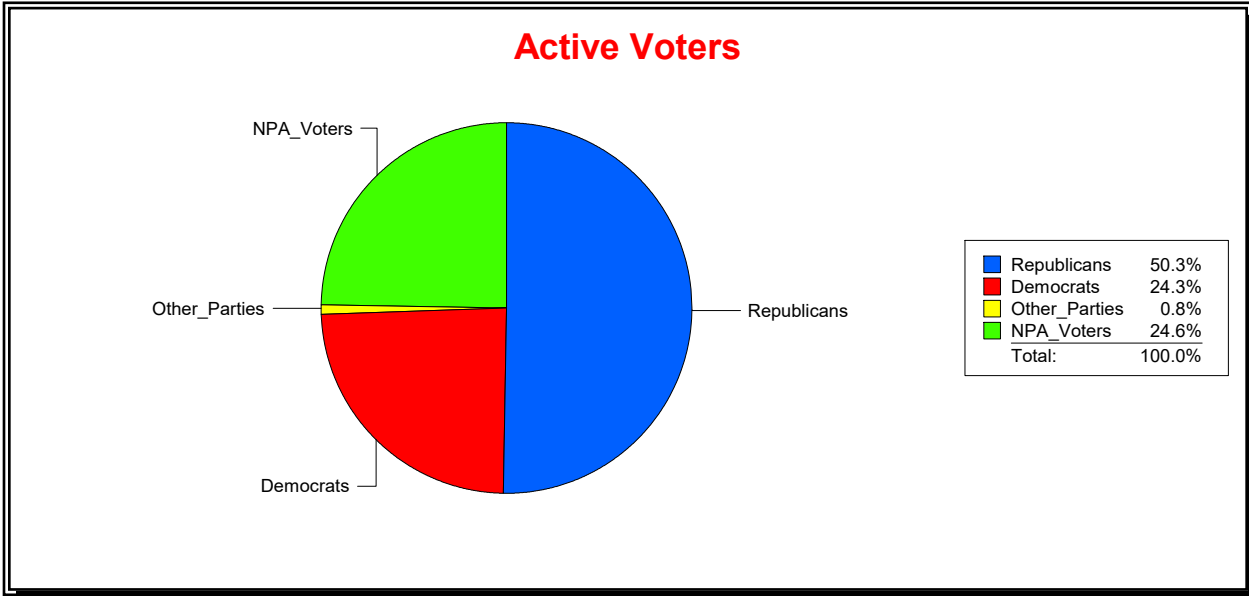

Graphs of District Registration

Active Registered Voters

Inactive Voters

District	Total	Dems	Reps	NonP	Other	Total	Dems	Reps	NonP	Other
80th Florida House District	69,477	16,849	34,958	17,114	556	14,040	4,128	4,649	5,203	60