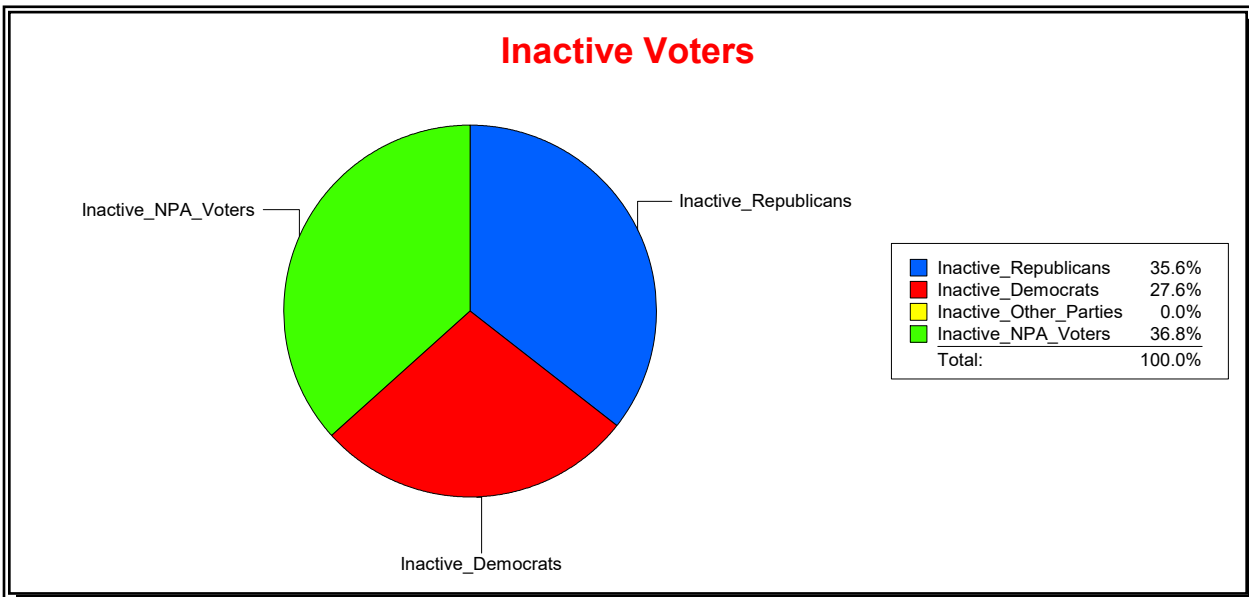

District	Total	Dems	Reps	NonP	Other	Total	Dems	Reps	NonP	Other
Pelican Marsh CDD	2,820	513	1,719	575	13	317	70	151	96	0

Graphs of District Registration

Active Registered Voters

Inactive Voters

District	Total	Dems	Reps	NonP	Other	Total	Dems	Reps	NonP	Other
Heritage Greens CDD	592	144	296	147	5	87	24	31	32	0