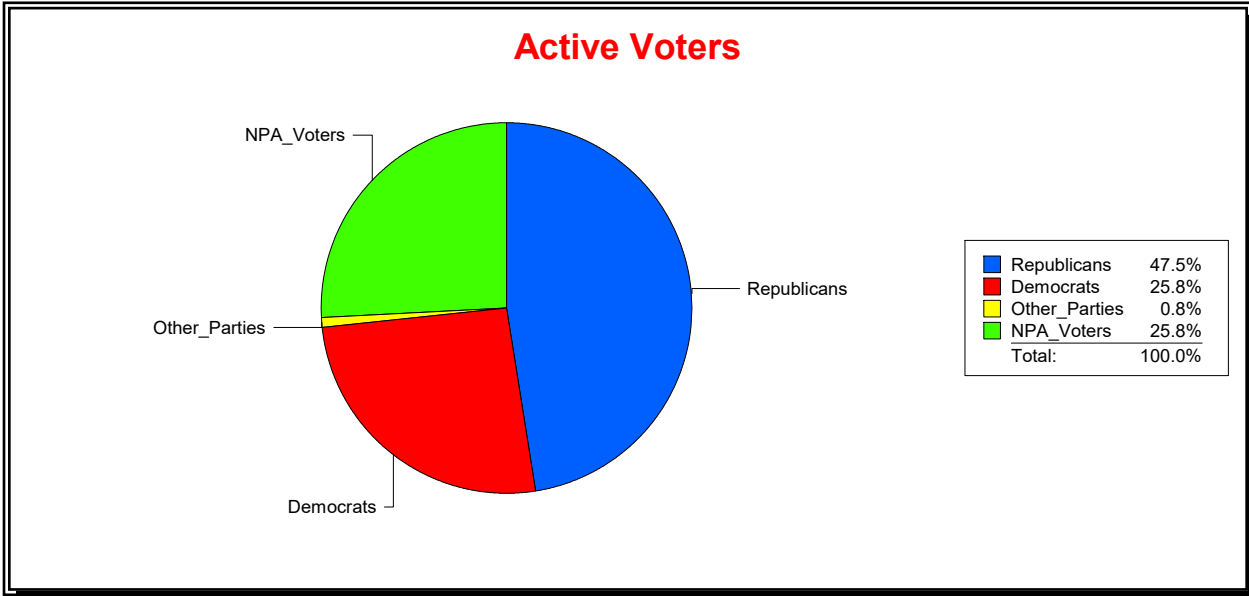

Graphs of District Registration

Active Registered Voters

Inactive Voters

District	Total	Dems	Reps	NonP	Other	Total	Dems	Reps	NonP	Other
Big Corkscrew Island Fire Dept	10,317	2,664	4,904	2,665	84	2,882	788	899	1,183	12