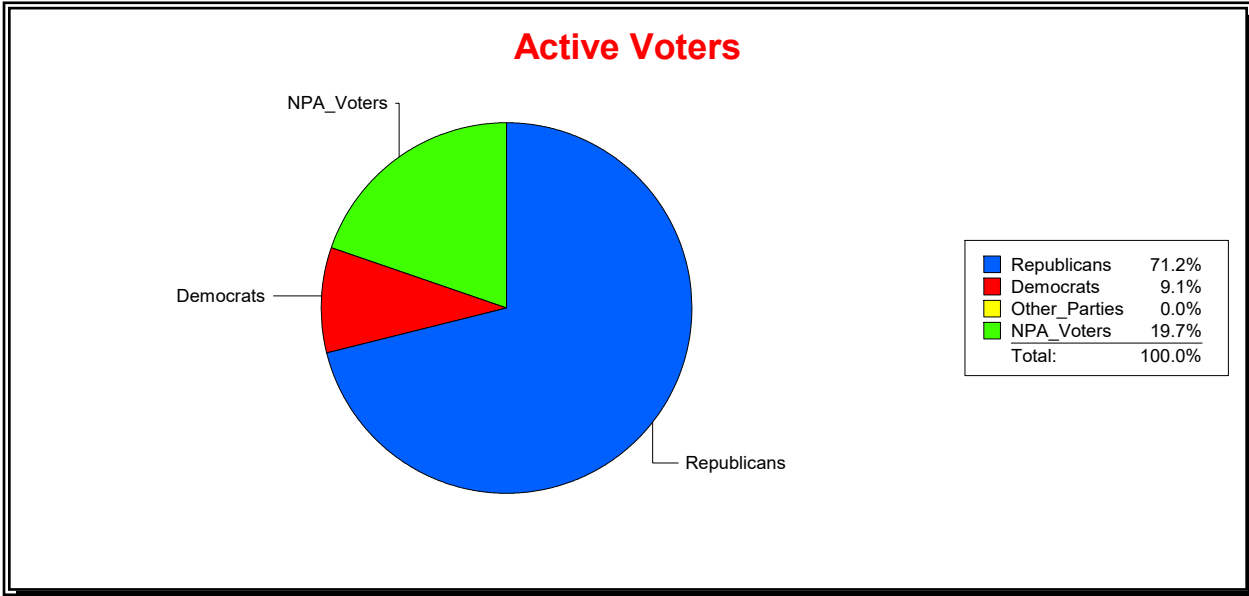

Graphs of District Registration

Active Registered Voters

Inactive Voters

District	Total	Dems	Reps	NonP	Other	Total	Dems	Reps	NonP	Other
Talis Park CDD	361	33	257	71	0	23	3	13	7	0