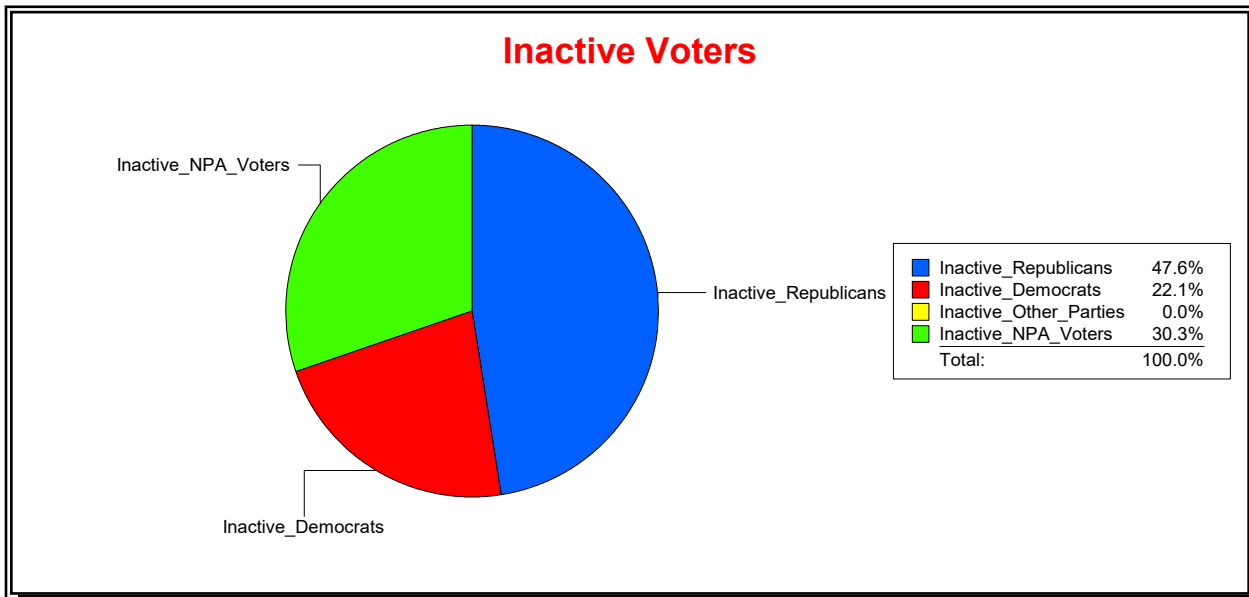

Jennifer J Edwards

Supervisor of Elections

Collier County

Date 5/1/2019

Time 09:12 AM

Graphs of District Registration

Active Registered Voters

Inactive Voters

District	Total	Dems	Reps	NonP	Other	Total	Dems	Reps	NonP	Other
Pelican Marsh CDD	2,820	513	1,719	575	13	317	70	151	96	0