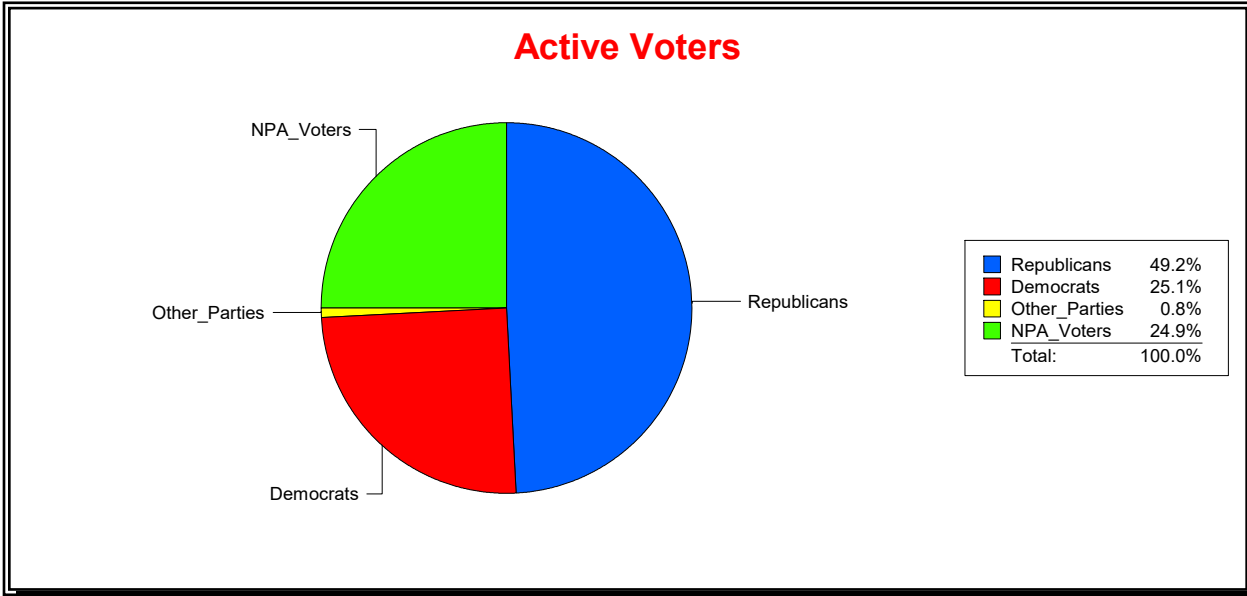

Jennifer J Edwards

Supervisor of Elections

Collier County

Date 5/1/2019

Time 09:12 AM

Graphs of District Registration

Active Registered Voters

Inactive Voters

District	Total	Dems	Reps	NonP	Other	Total	Dems	Reps	NonP	Other
3rd School Board District	37,047	9,310	18,214	9,212	311	7,387	2,106	2,327	2,927	27