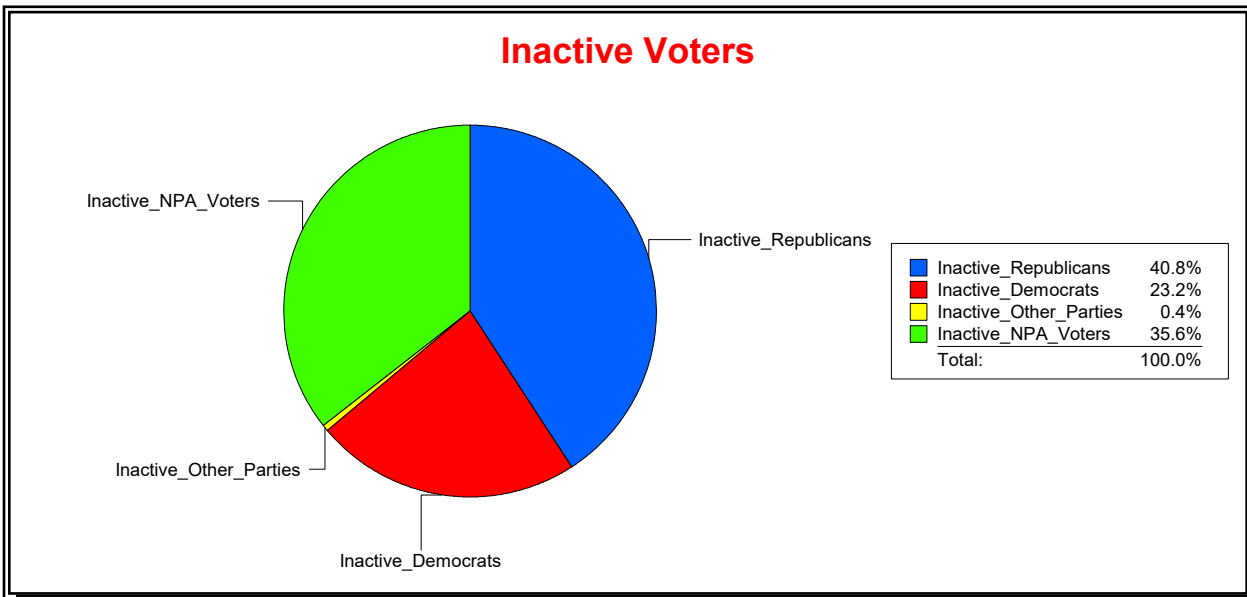

Date 5/1/2019

Time 09:12 AM

Graphs of District Registration

Active Registered Voters

Inactive Voters

District	Total	Dems	Reps	NonP	Other	Total	Dems	Reps	NonP	Other
106th Florida House District	105,819	22,182	59,375	23,460	802	15,522	3,602	6,335	5,523	62