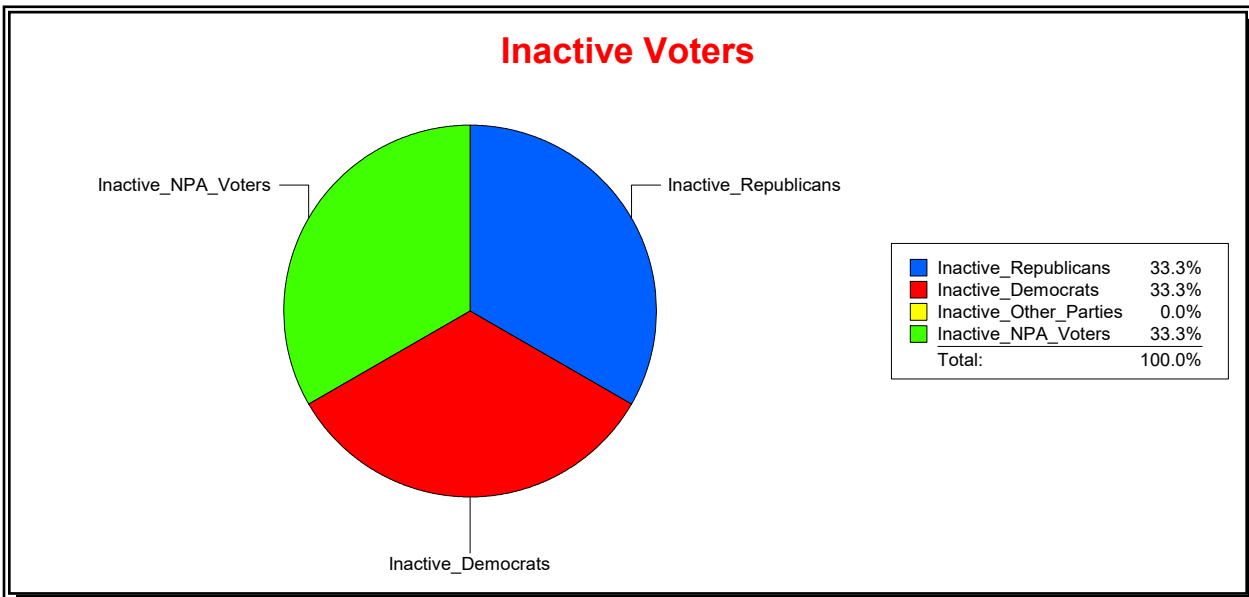

Graphs of District Registration

Active Registered Voters

Inactive Voters

District	Total	Dems	Reps	NonP	Other	Total	Dems	Reps	NonP	Other
Naples Reserve CDD	384	80	203	93	8	3	1	1	1	0