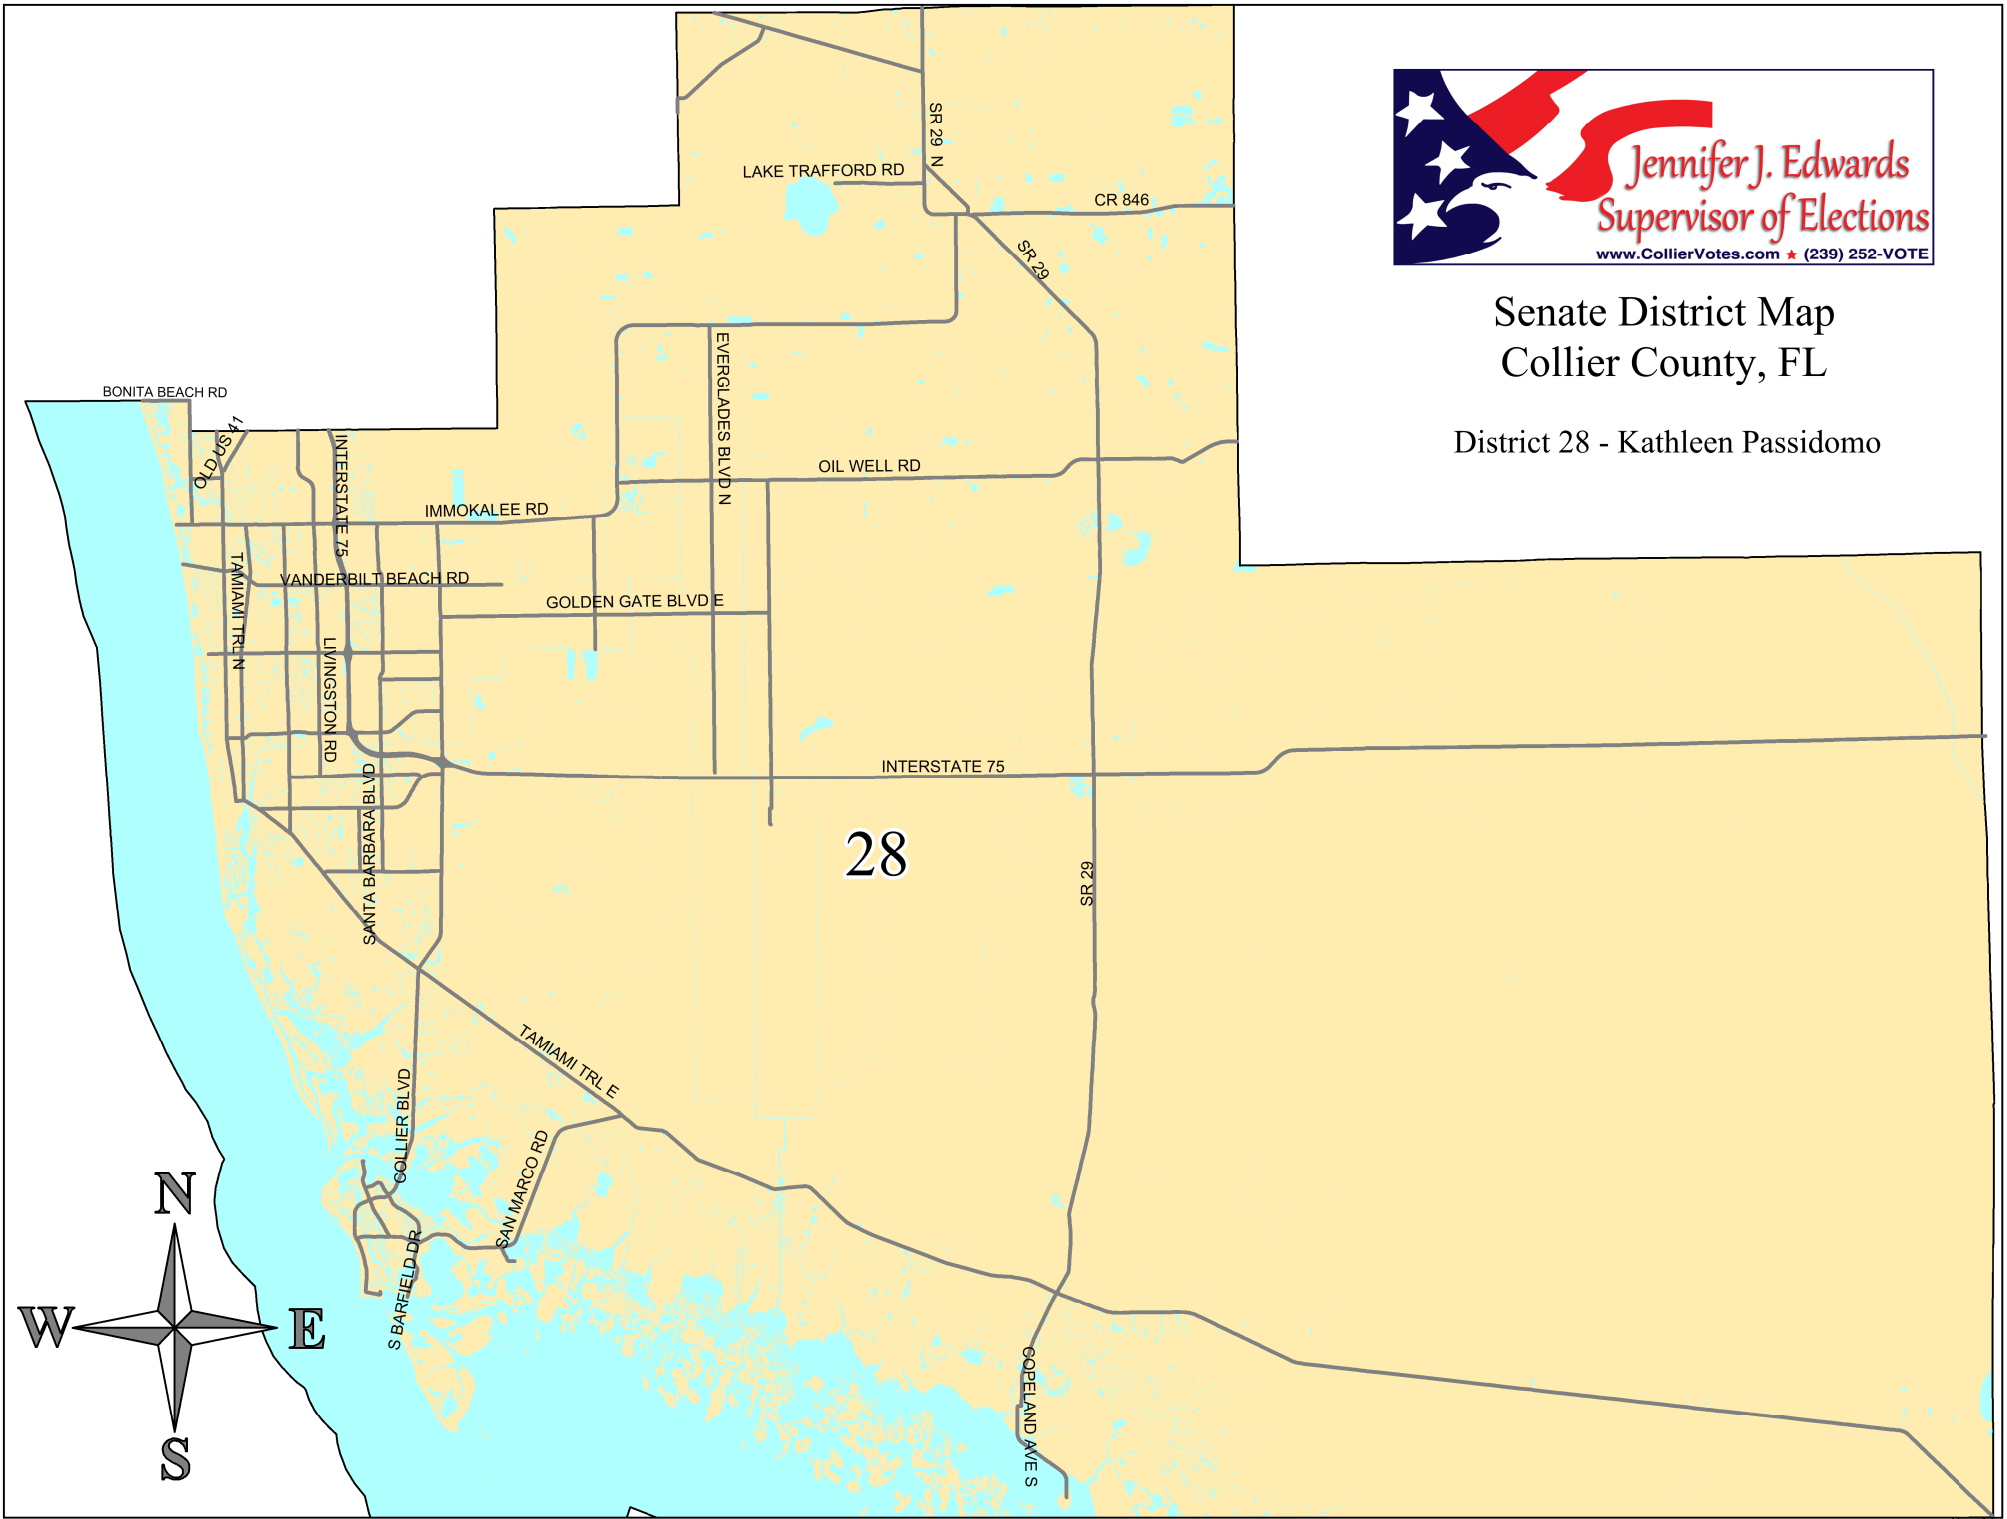

# Senate District Map Collier County, FL

District 28 - Kathleen Passidomo

28